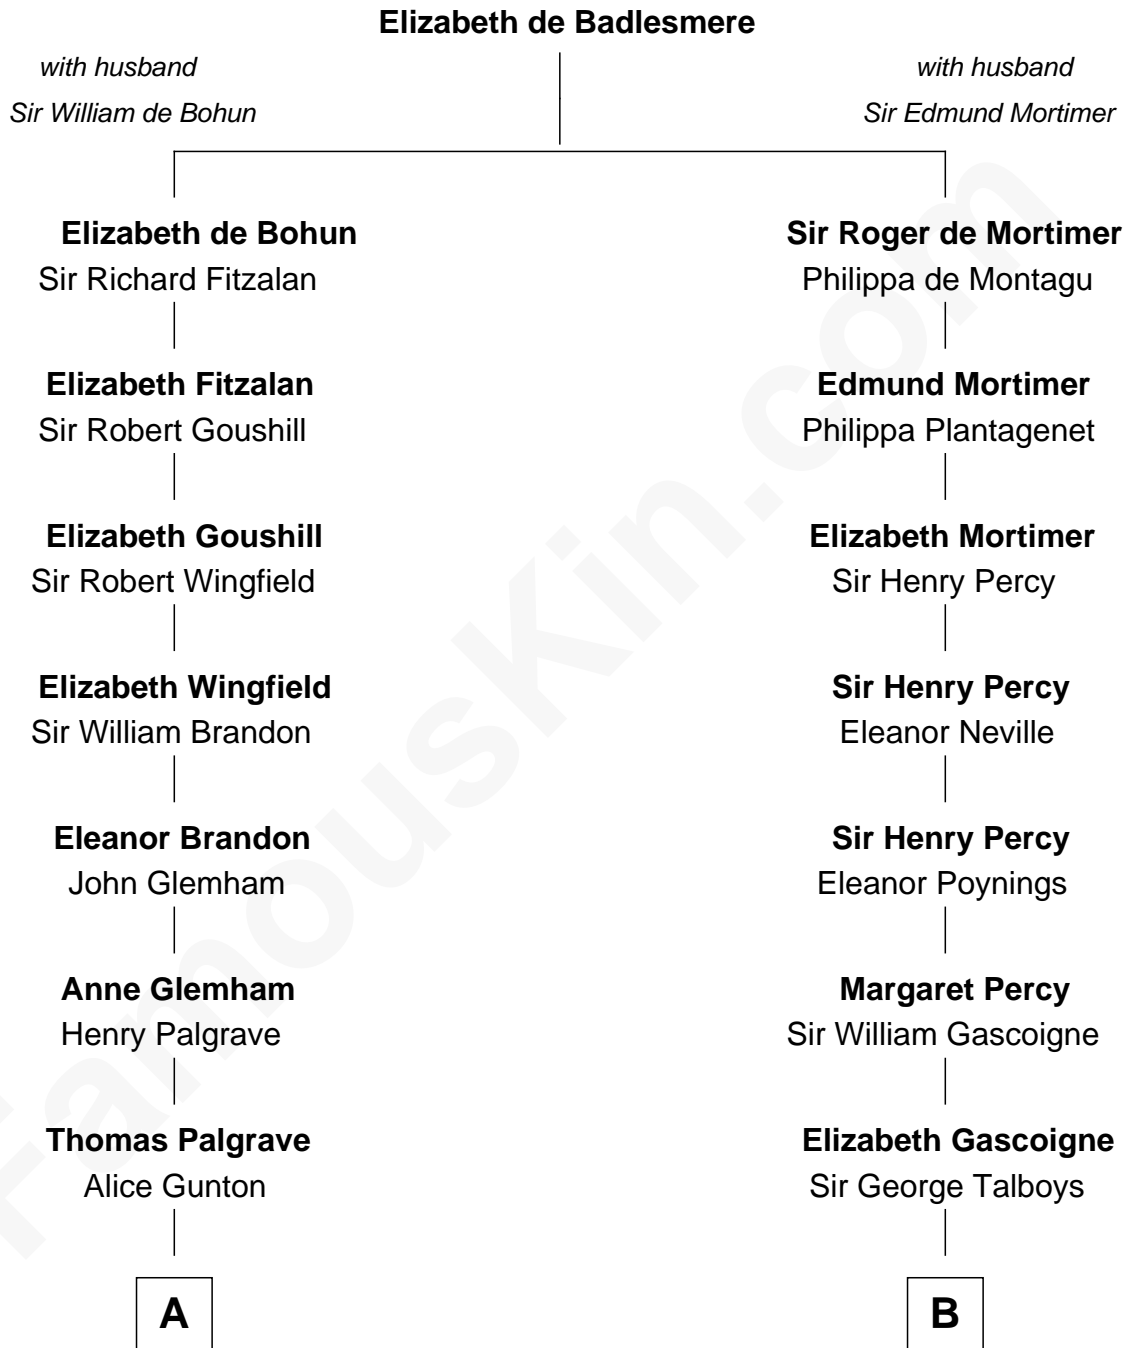

FamousKin.com
Relationship Chart of
Paget Brewster
TV Actress

14th cousin 6 times removed of
George Washington
1st U.S. President

C

Dr. George Washington Wales Brewster

Ellen Mackenzie Hodge

George Washington Wales Brewster

Joan Ryerson

Galen Brewster

Hathaway Tew

Paget Brewster

TV Actress