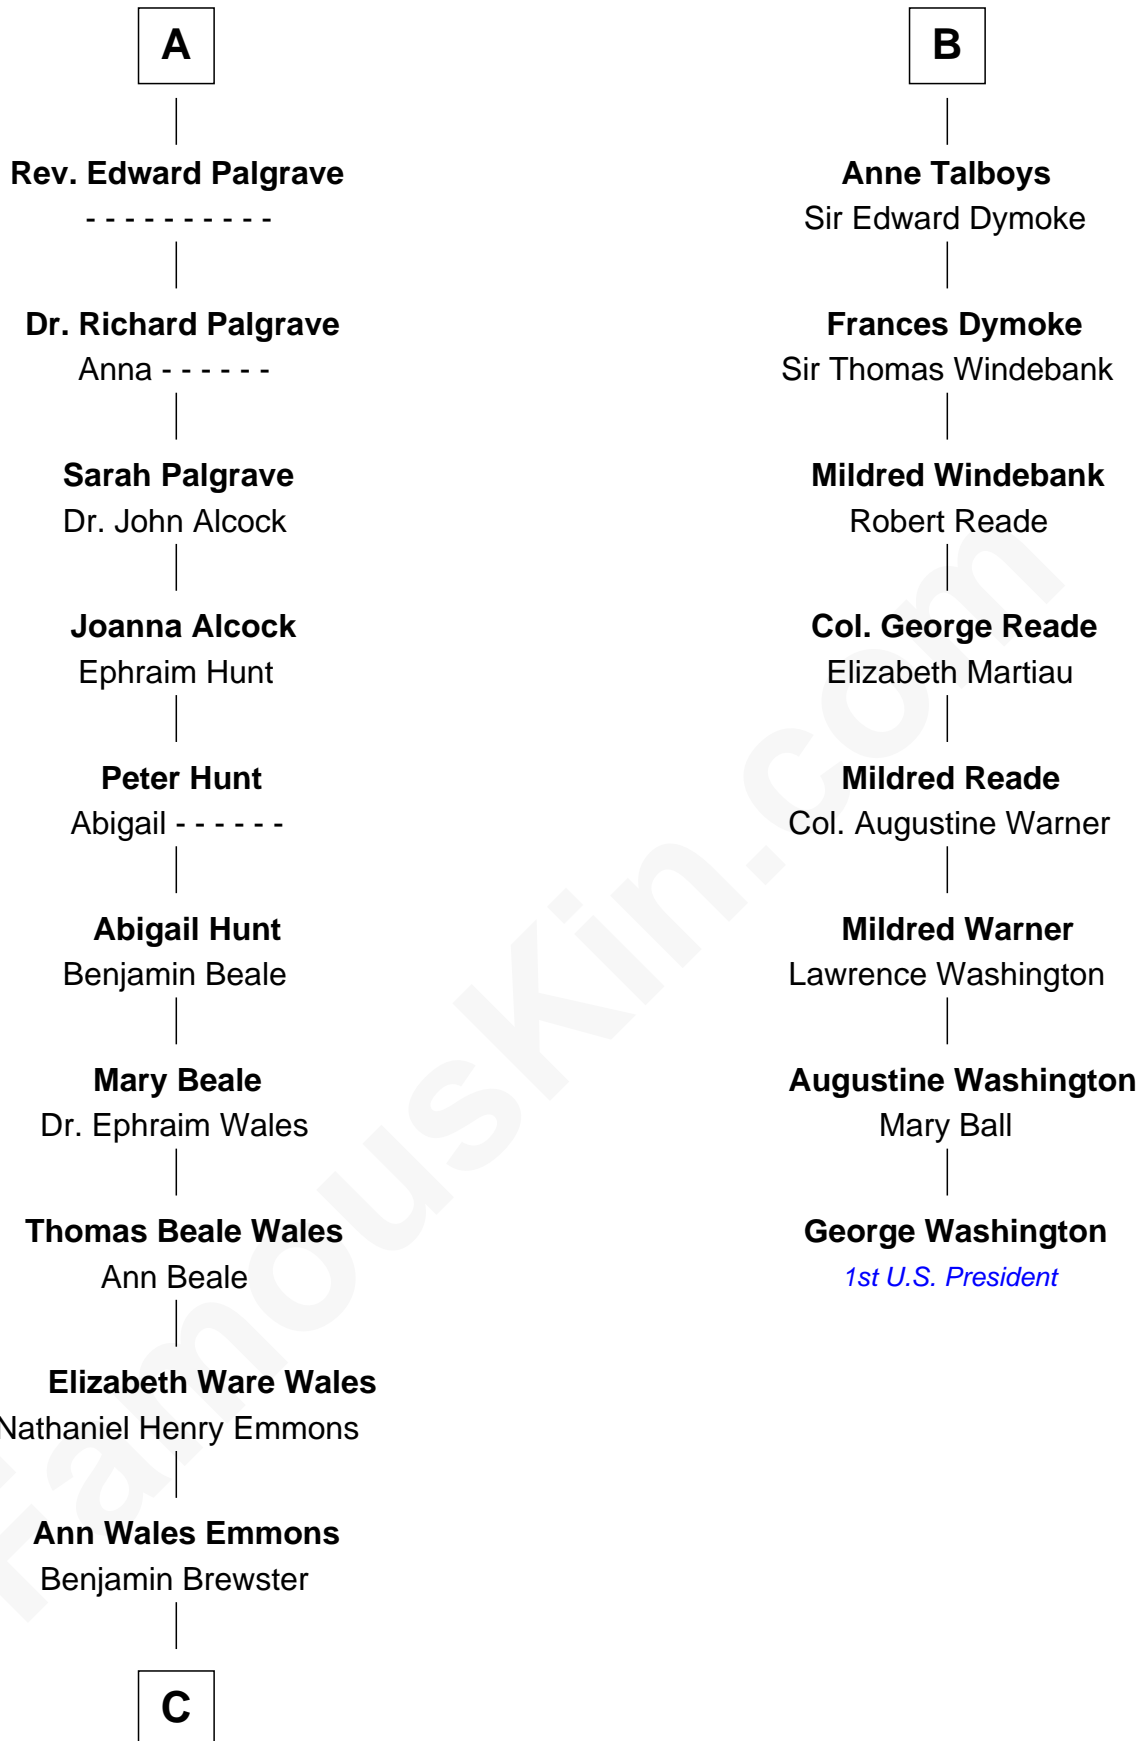

FamousKin.com
Relationship Chart of
Paget Brewster
TV Actress

14th cousin 6 times removed of
George Washington
1st U.S. President

C

Dr. George Washington Wales Brewster

Ellen Mackenzie Hodge

George Washington Wales Brewster

Joan Ryerson

Galen Brewster

Hathaway Tew

Paget Brewster

TV Actress