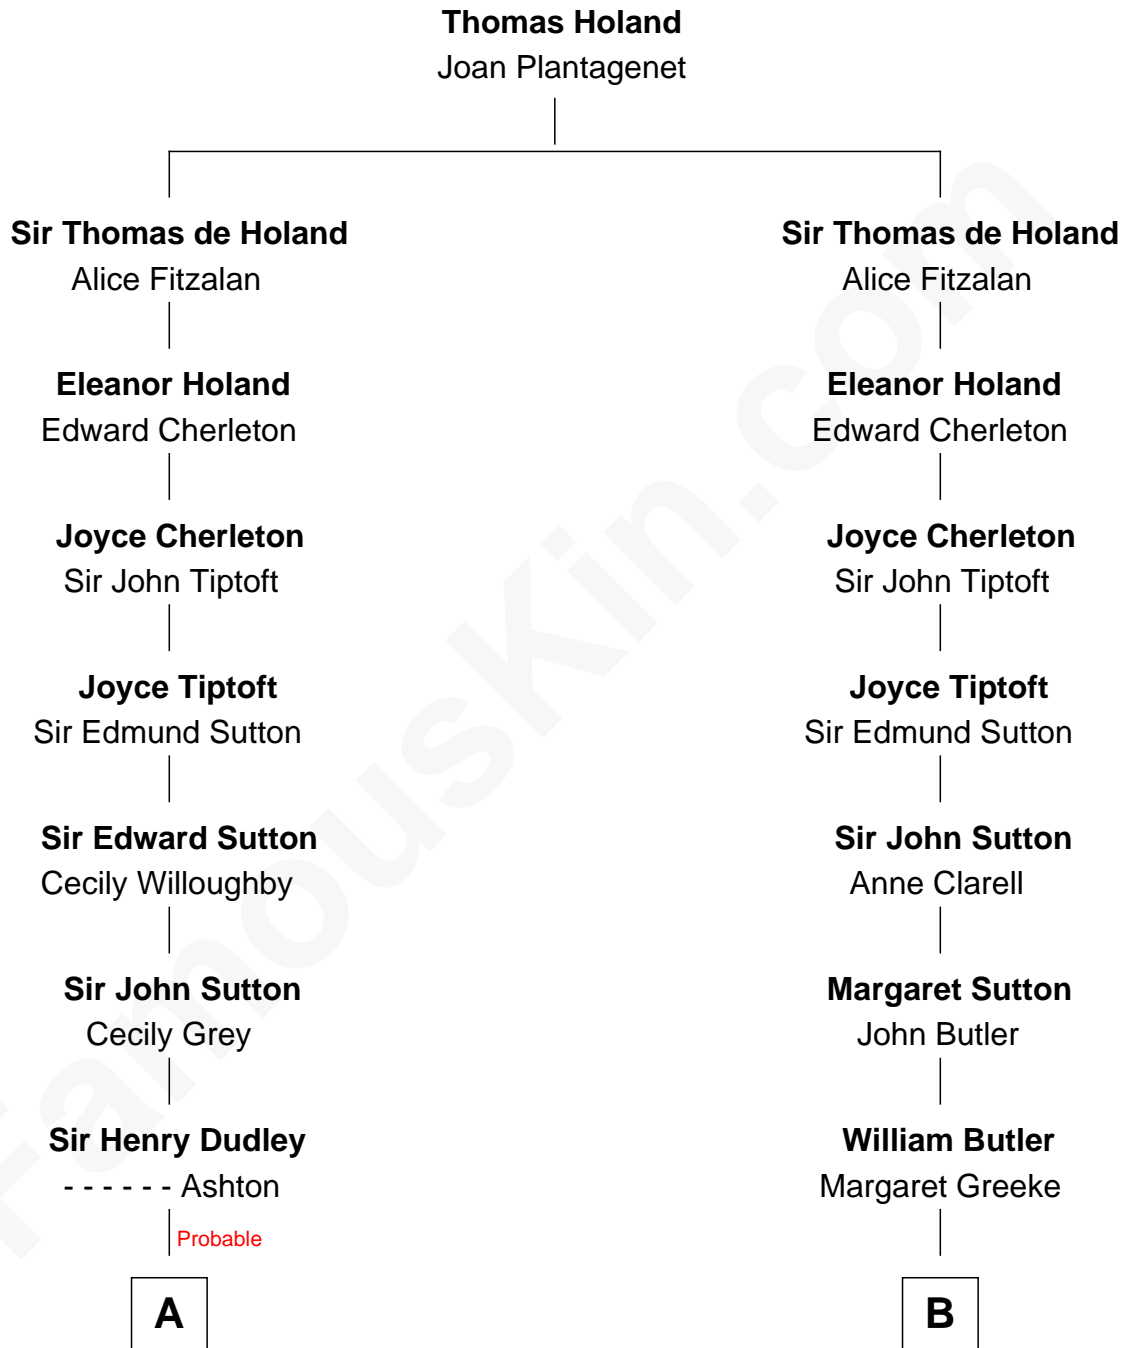

**FamousKin.com**  
**Relationship Chart of**  
**Paget Brewster**  
*TV Actress*

12th cousin 9 times removed of  
**George Washington**  
*1st U.S. President*

**C**

—  
**Mary Pringle Mitchell**  
Edward Larned Ryerson

—  
**Donald Mitchell Ryerson**  
Isabelle McGenniss

—  
**Joan Ryerson**  
George Washington Wales Brewster

—  
**Galen Brewster**  
Hathaway Tew

—  
**Paget Brewster**  
*TV Actress*