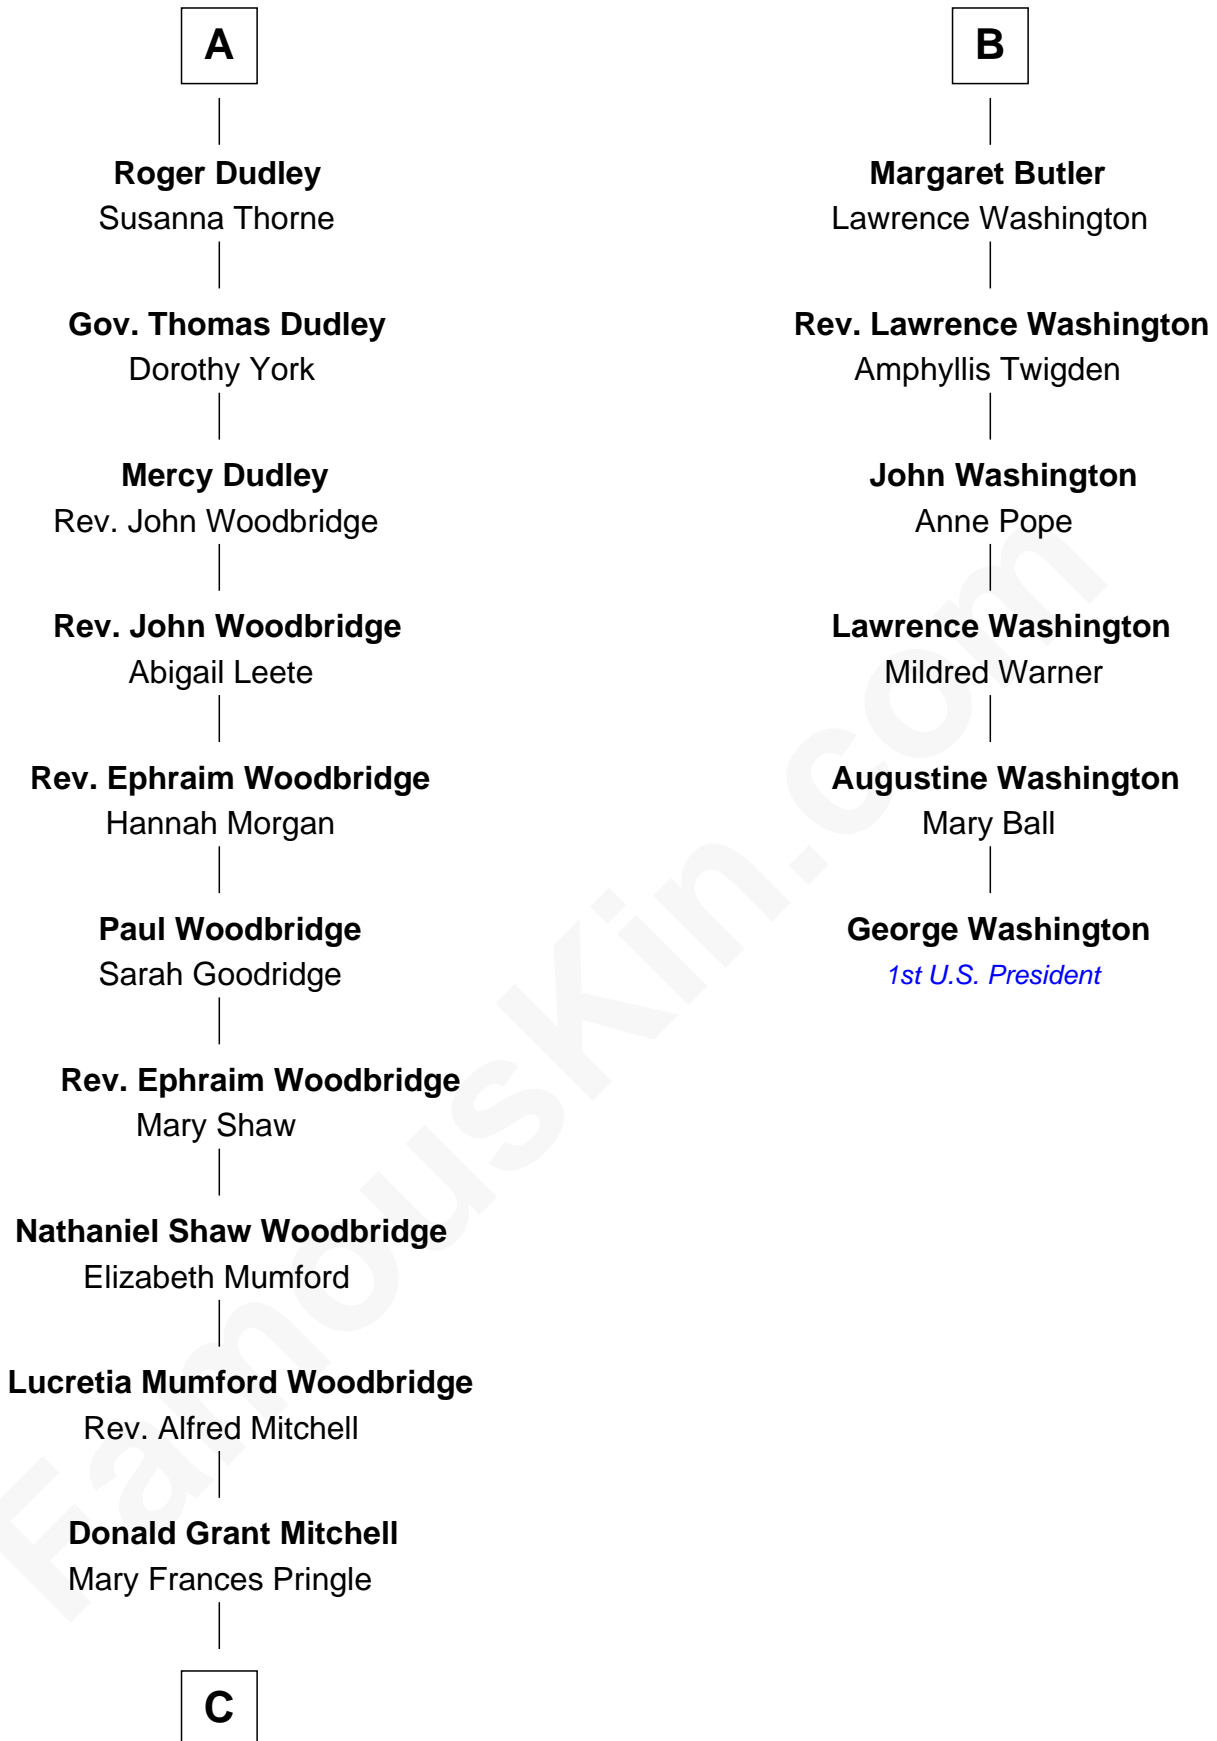

**FamousKin.com**  
**Relationship Chart of**  
**Paget Brewster**  
*TV Actress*

12th cousin 9 times removed of  
**George Washington**  
*1st U.S. President*

**C**

—  
**Mary Pringle Mitchell**  
Edward Larned Ryerson

—  
**Donald Mitchell Ryerson**  
Isabelle McGenniss

—  
**Joan Ryerson**  
George Washington Wales Brewster

—  
**Galen Brewster**  
Hathaway Tew

—  
**Paget Brewster**  
*TV Actress*