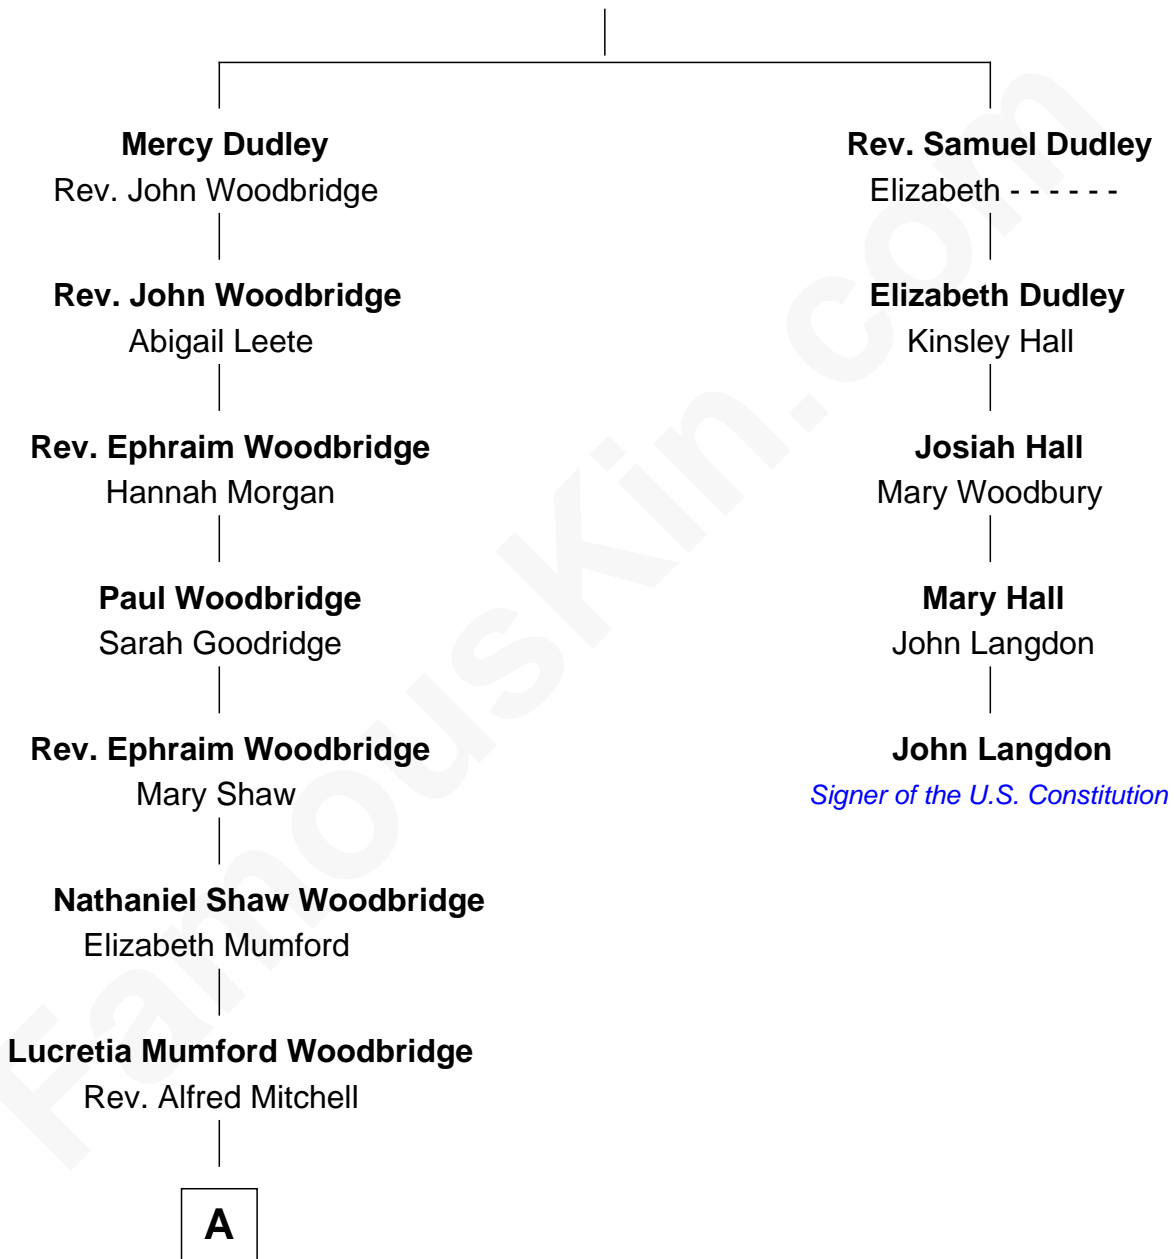

# FamousKin.com Relationship Chart of

**Paget Brewster**

*TV Actress*

4th cousin 8 times removed of

**John Langdon**

*Signer of the U.S. Constitution*

**Gov. Thomas Dudley**

Dorothy York

**A**

—  
**Donald Grant Mitchell**

Mary Frances Pringle

—  
**Mary Pringle Mitchell**

Edward Larned Ryerson

—  
**Donald Mitchell Ryerson**

Isabelle McGenniss

—  
**Joan Ryerson**

George Washington Wales Brewster

—  
**Galen Brewster**

Hathaway Tew

—  
**Paget Brewster**

*TV Actress*