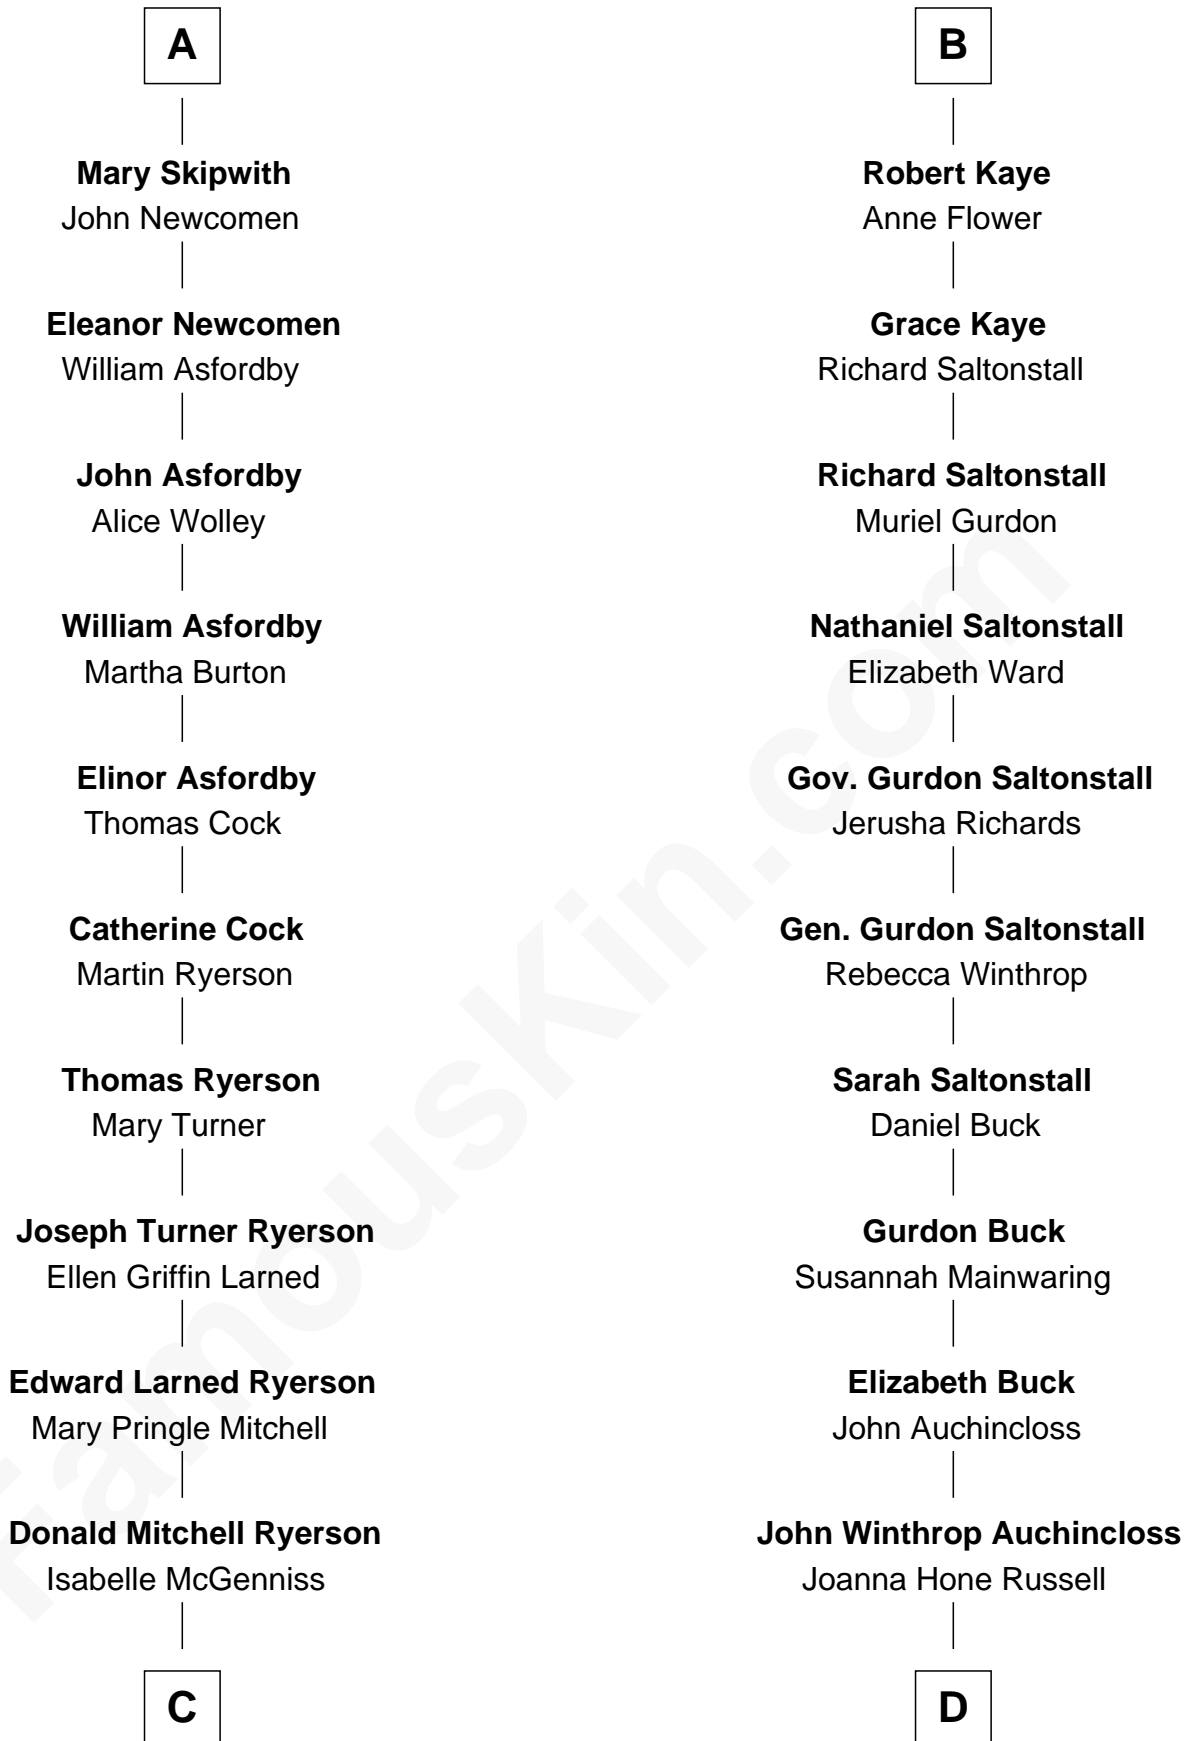

FamousKin.com Relationship Chart of

Paget Brewster

TV Actress

18th cousin 1 time removed of

Louis Auchincloss

Author

Sir Roger de Clifford

Maud de Beauchamp

Dorothy Gascoigne

Alice Markenfield

Sir Robert Mauleverer

Dorothy Mauleverer

John Kaye

B

C

Joan Ryerson

George Washington Wales Brewster

Galen Brewster

Hathaway Tew

Paget Brewster

TV Actress

D

Joseph Howland Auchincloss

Priscilla Dixon Stanton