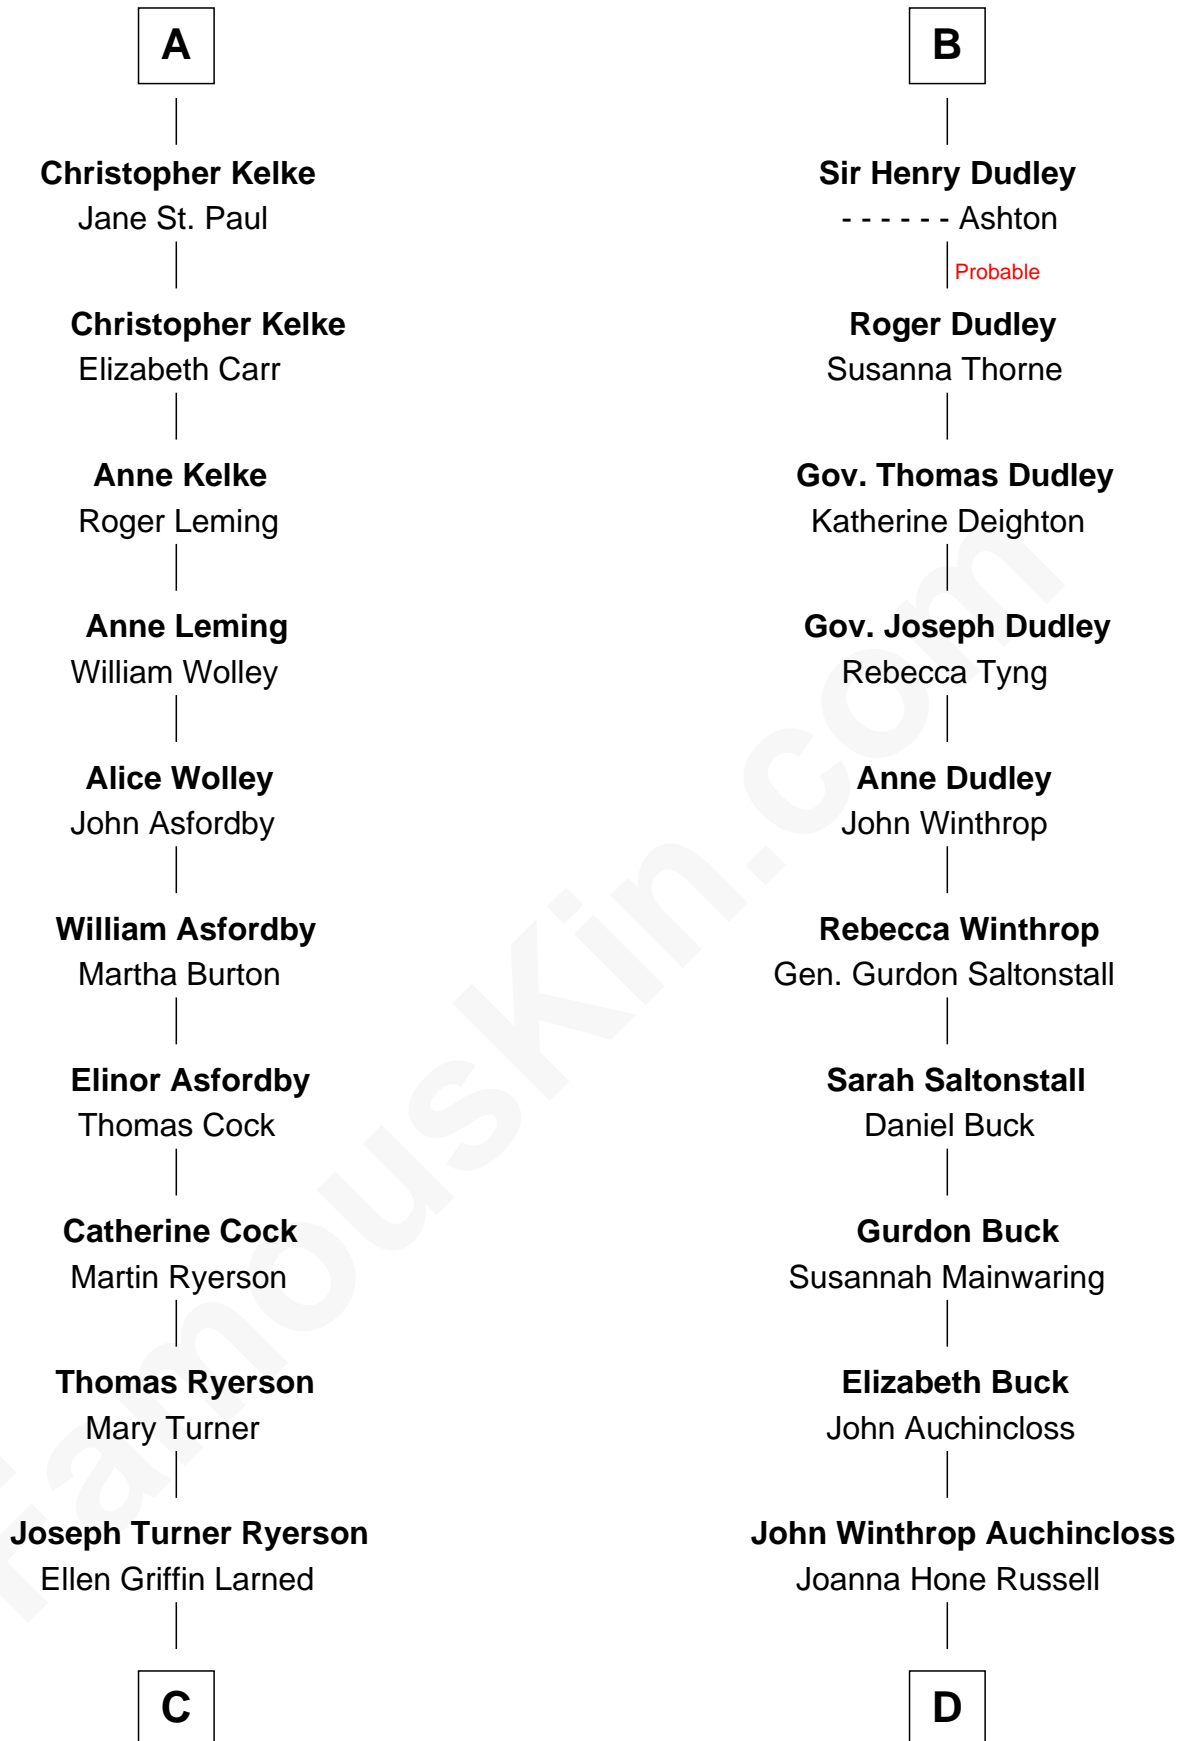

**FamousKin.com**  
**Relationship Chart of**  
**Paget Brewster**  
*TV Actress*

18th cousin 3 times removed of  
**Louis Auchincloss**  
*Author*

**Sir Philip le Despencer**  
 Joan de Cobham

**C**

**Edward Larned Ryerson**

Mary Pringle Mitchell

**Donald Mitchell Ryerson**

Isabelle McGenniss

**Joan Ryerson**

George Washington Wales Brewster

**Galen Brewster**

Hathaway Tew

**Paget Brewster**