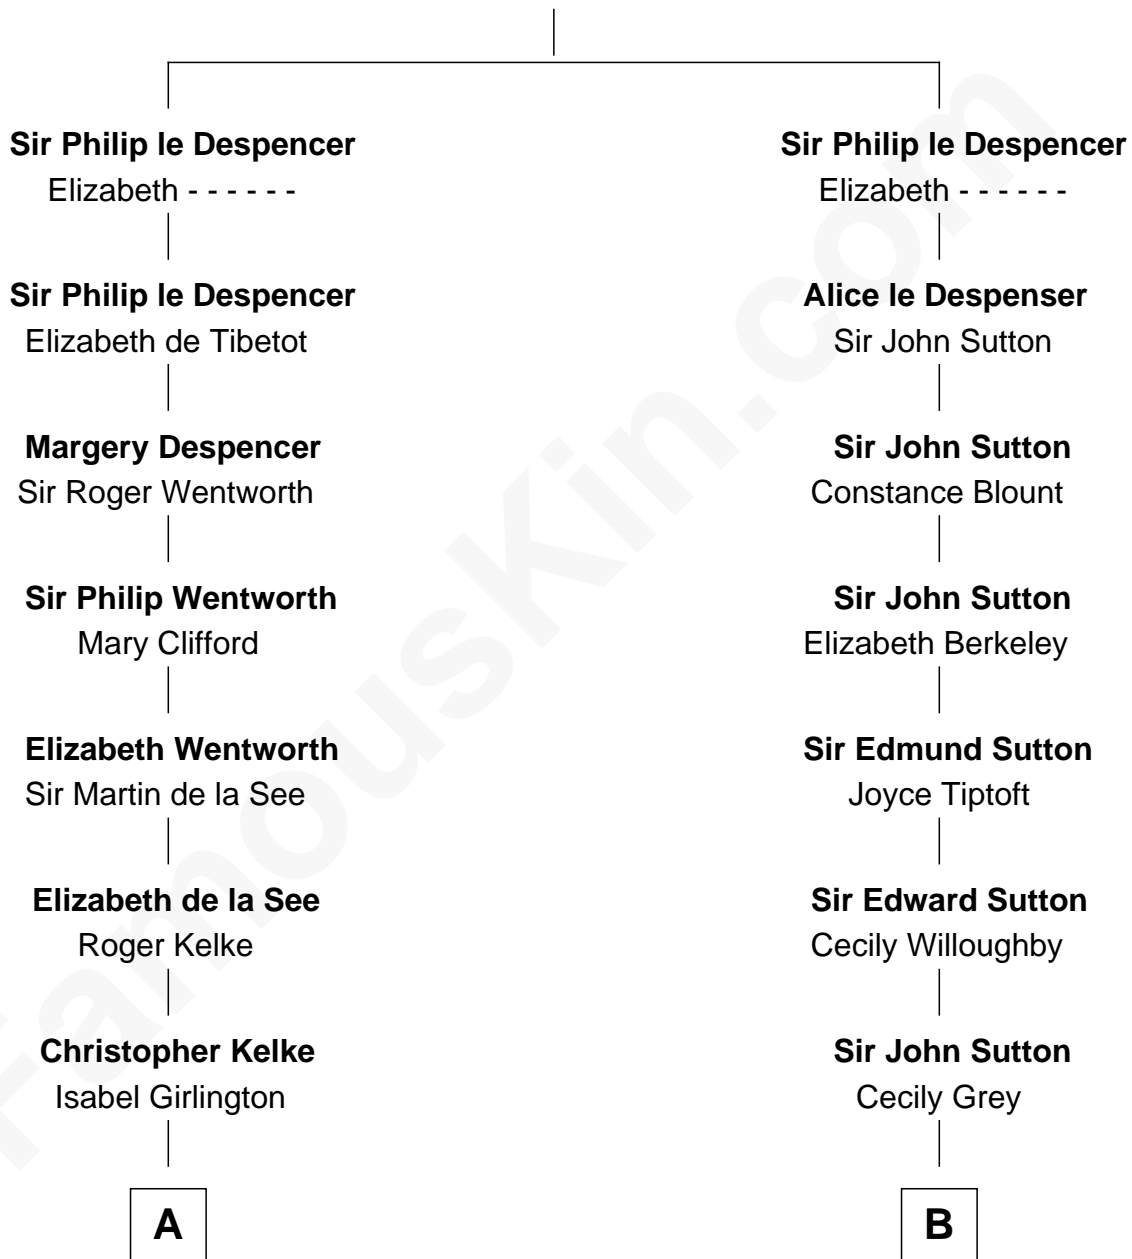

**FamousKin.com**  
**Relationship Chart of**  
**Paget Brewster**  
*TV Actress*

18th cousin 3 times removed of  
**Louis Auchincloss**  
*Author*

**Sir Philip le Despencer**  
 Joan de Cobham

**C**

**Edward Larned Ryerson**

Mary Pringle Mitchell

**Donald Mitchell Ryerson**

Isabelle McGenniss

**Joan Ryerson**

George Washington Wales Brewster

**Galen Brewster**

Hathaway Tew

**Paget Brewster**