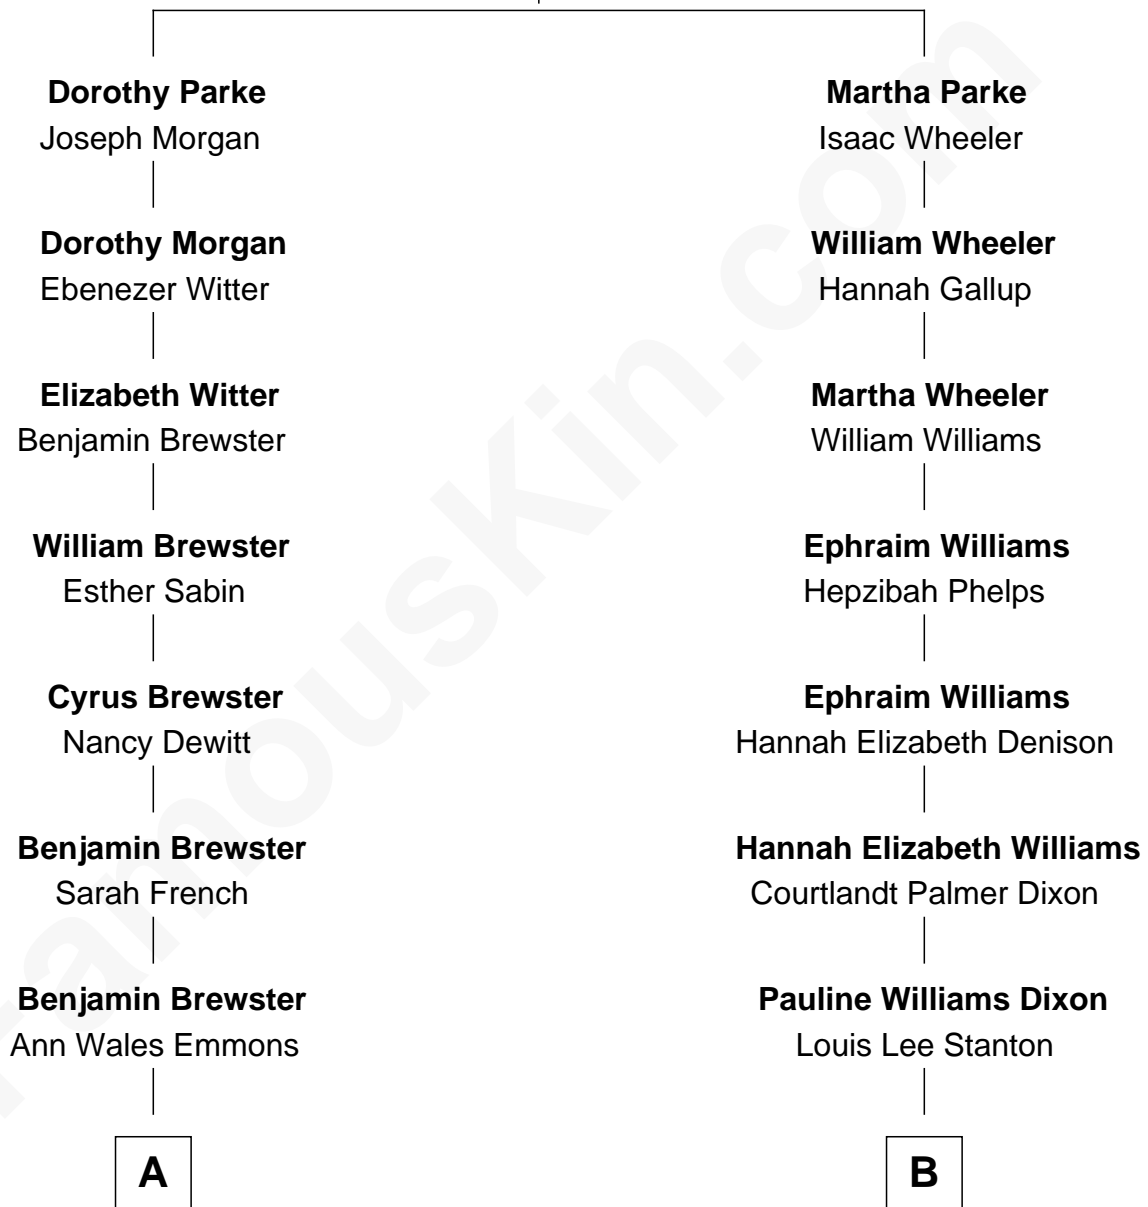

# FamousKin.com Relationship Chart of

**Paget Brewster**

*TV Actress*

8th cousin 2 times removed of

**Louis Auchincloss**

*Author*

**Thomas Parke**  
Dorothy Thompson

**A**

**Dr. George Washington Wales Brewster**

Ellen Mackenzie Hodge

**George Washington Wales Brewster**

Joan Ryerson

**Galen Brewster**

Hathaway Tew

**Paget Brewster**

*TV Actress*

**B**

**Priscilla Dixon Stanton**

Joseph Howland Auchincloss

**Louis Auchincloss**

*Author*

FamousKin.com