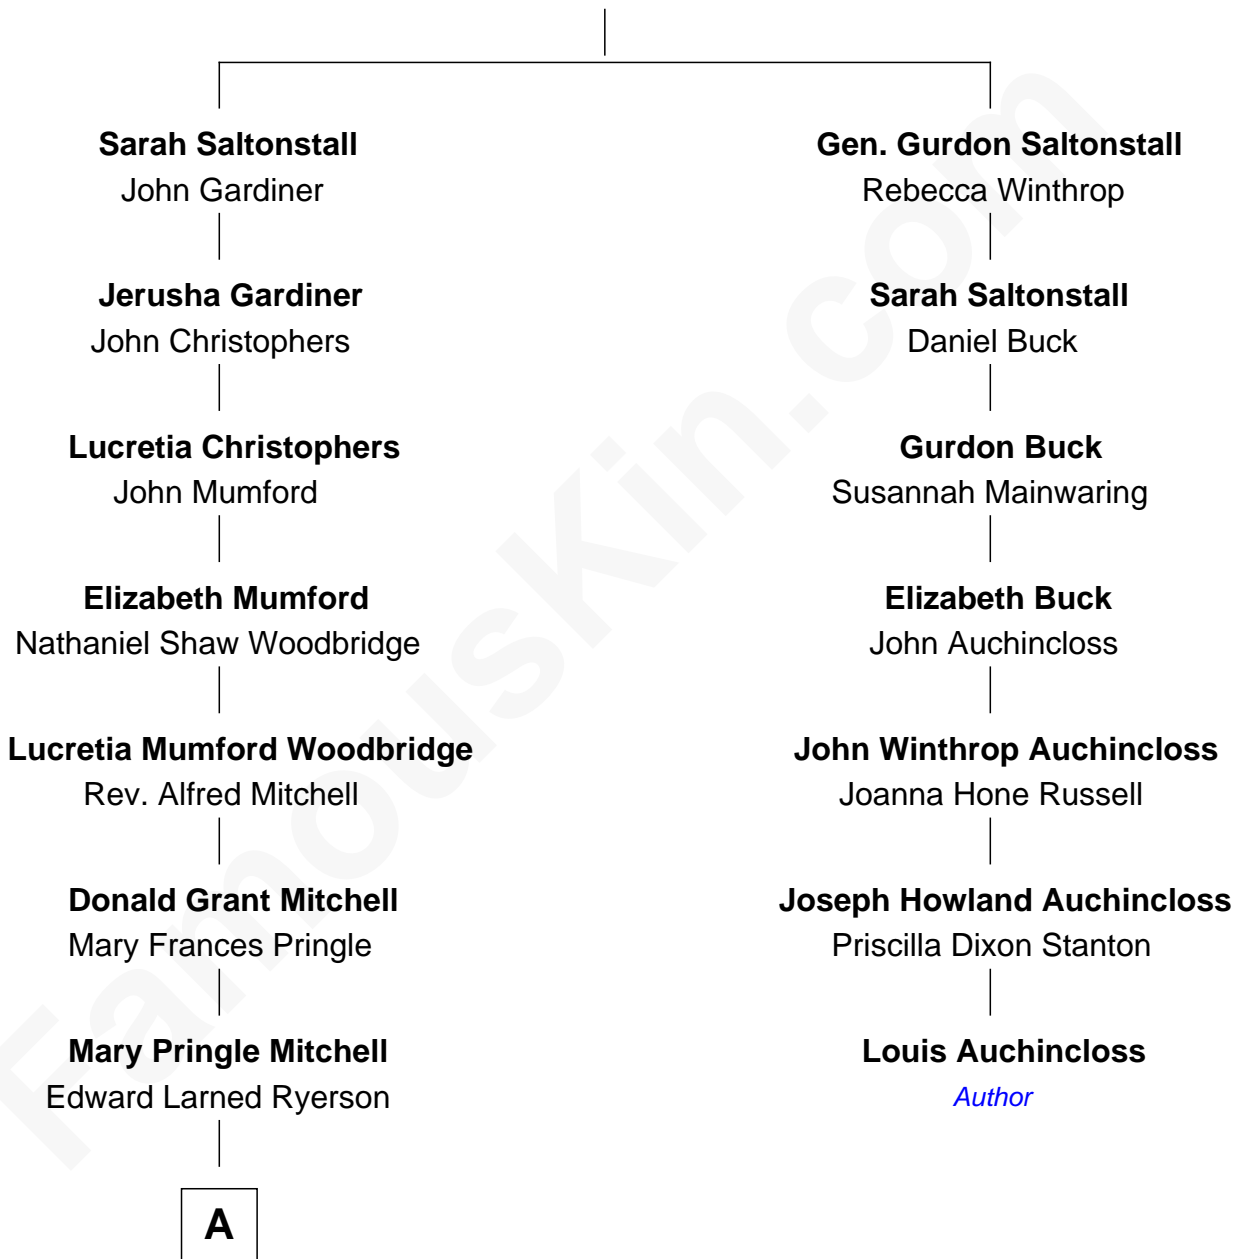

# FamousKin.com Relationship Chart of

**Paget Brewster**

*TV Actress*

6th cousin 4 times removed of

**Louis Auchincloss**

*Author*

**Gov. Gurdon Saltonstall**

Jerusha Richards

**A**

—  
**Donald Mitchell Ryerson**

Isabelle McGenniss

—  
**Joan Ryerson**

George Washington Wales Brewster

—  
**Galen Brewster**

Hathaway Tew

—  
**Paget Brewster**

*TV Actress*

FamousKin.com