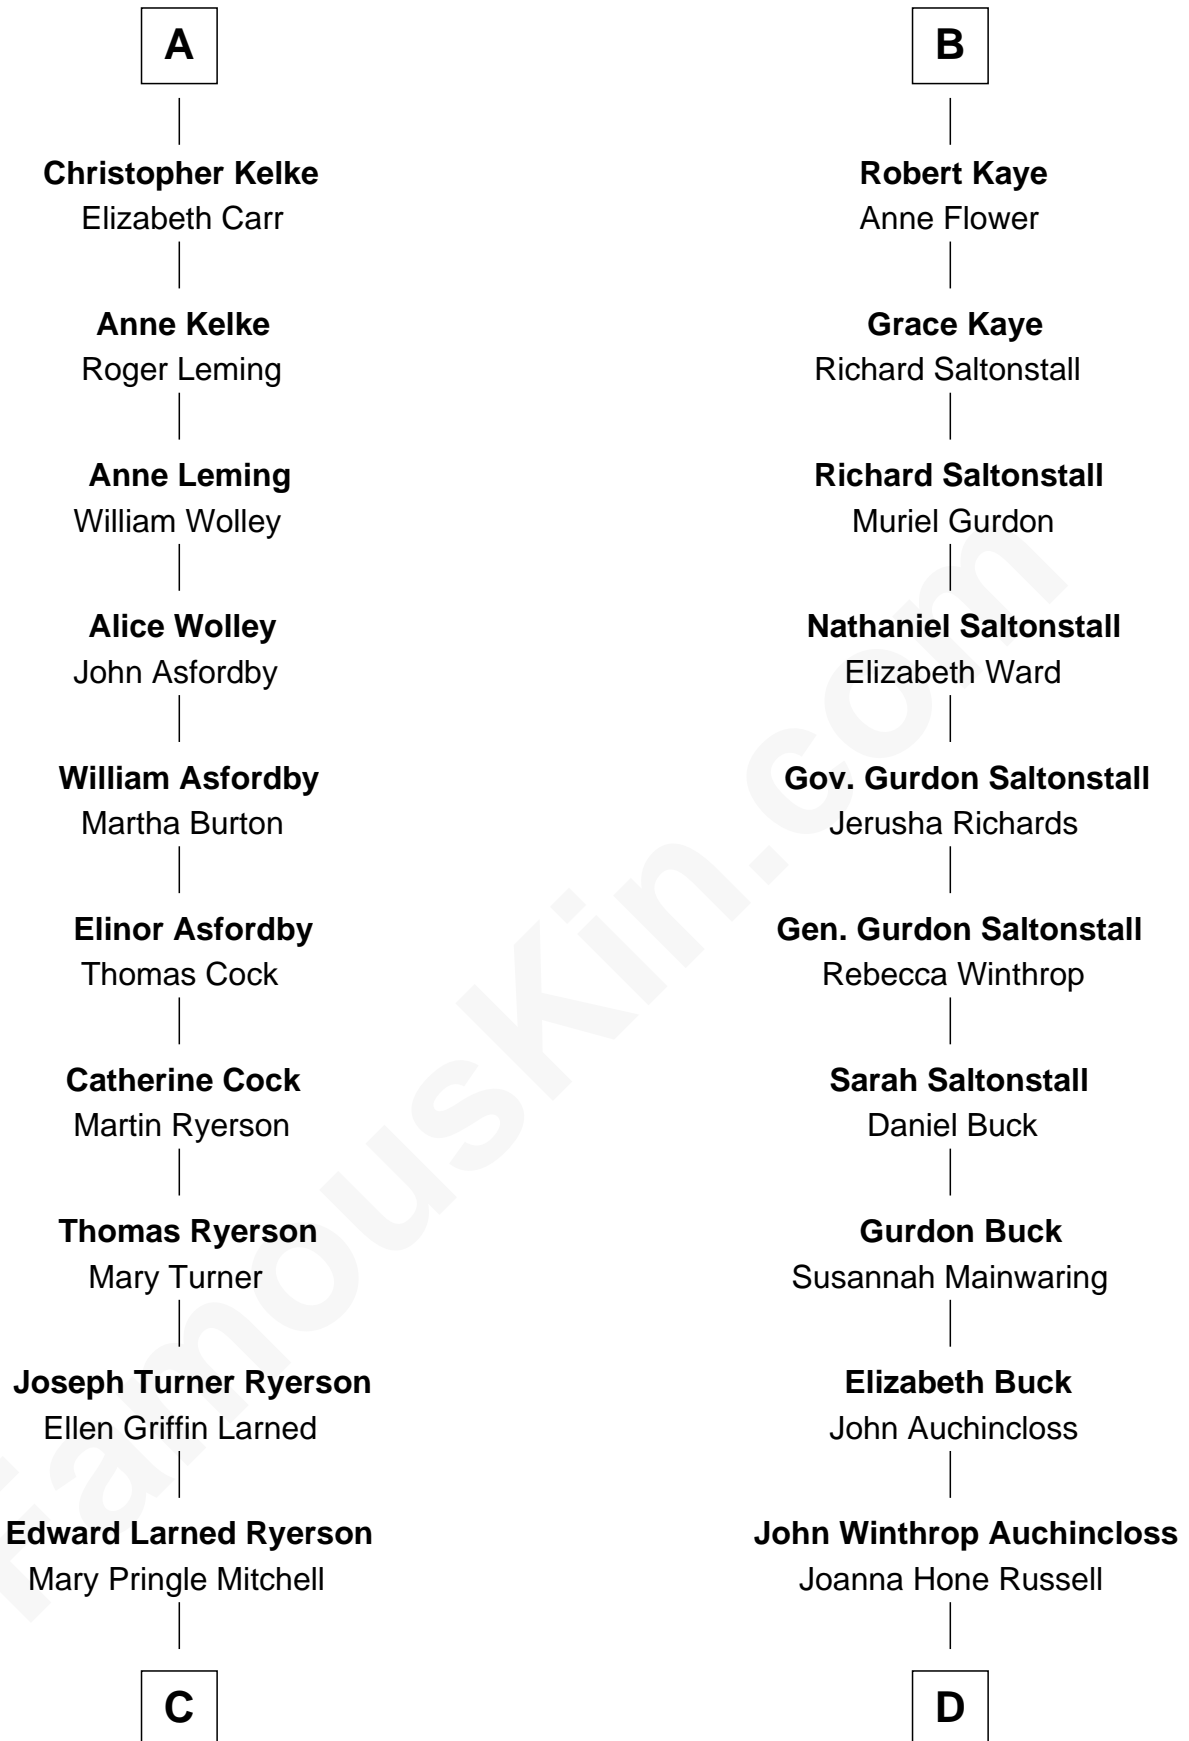

FamousKin.com Relationship Chart of

Paget Brewster
TV Actress

18th cousin 2 times removed of

Louis Auchincloss
Author

C

Donald Mitchell Ryerson

Isabelle McGenniss

Joan Ryerson

George Washington Wales Brewster

Galen Brewster

Hathaway Tew

Paget Brewster

TV Actress

D

Joseph Howland Auchincloss

Priscilla Dixon Stanton