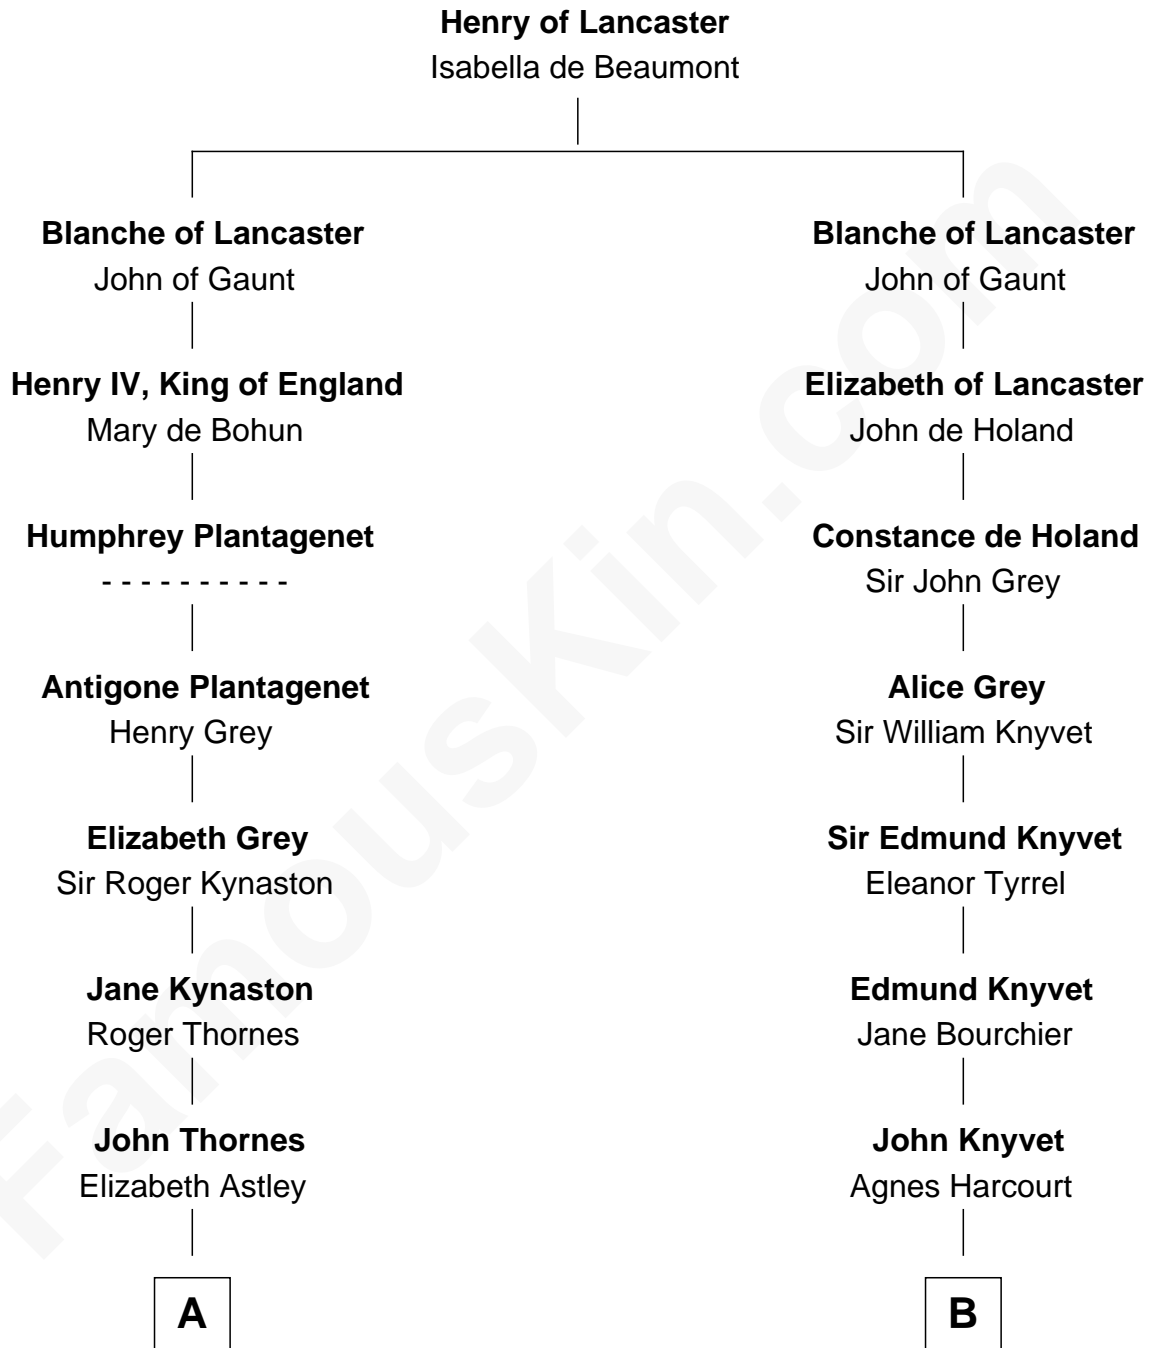

# FamousKin.com Relationship Chart of

**Paget Brewster**

*TV Actress*

18th cousin 3 times removed of

**Louis Auchincloss**

*Author*

**C**

**Susan Savage Wilson**

John Ledyard Hodge

**Ellen Mackenzie Hodge**

Dr. George Washington Wales Brewster

**George Washington Wales Brewster**

Joan Ryerson

**Galen Brewster**

Hathaway Tew

**Paget Brewster**