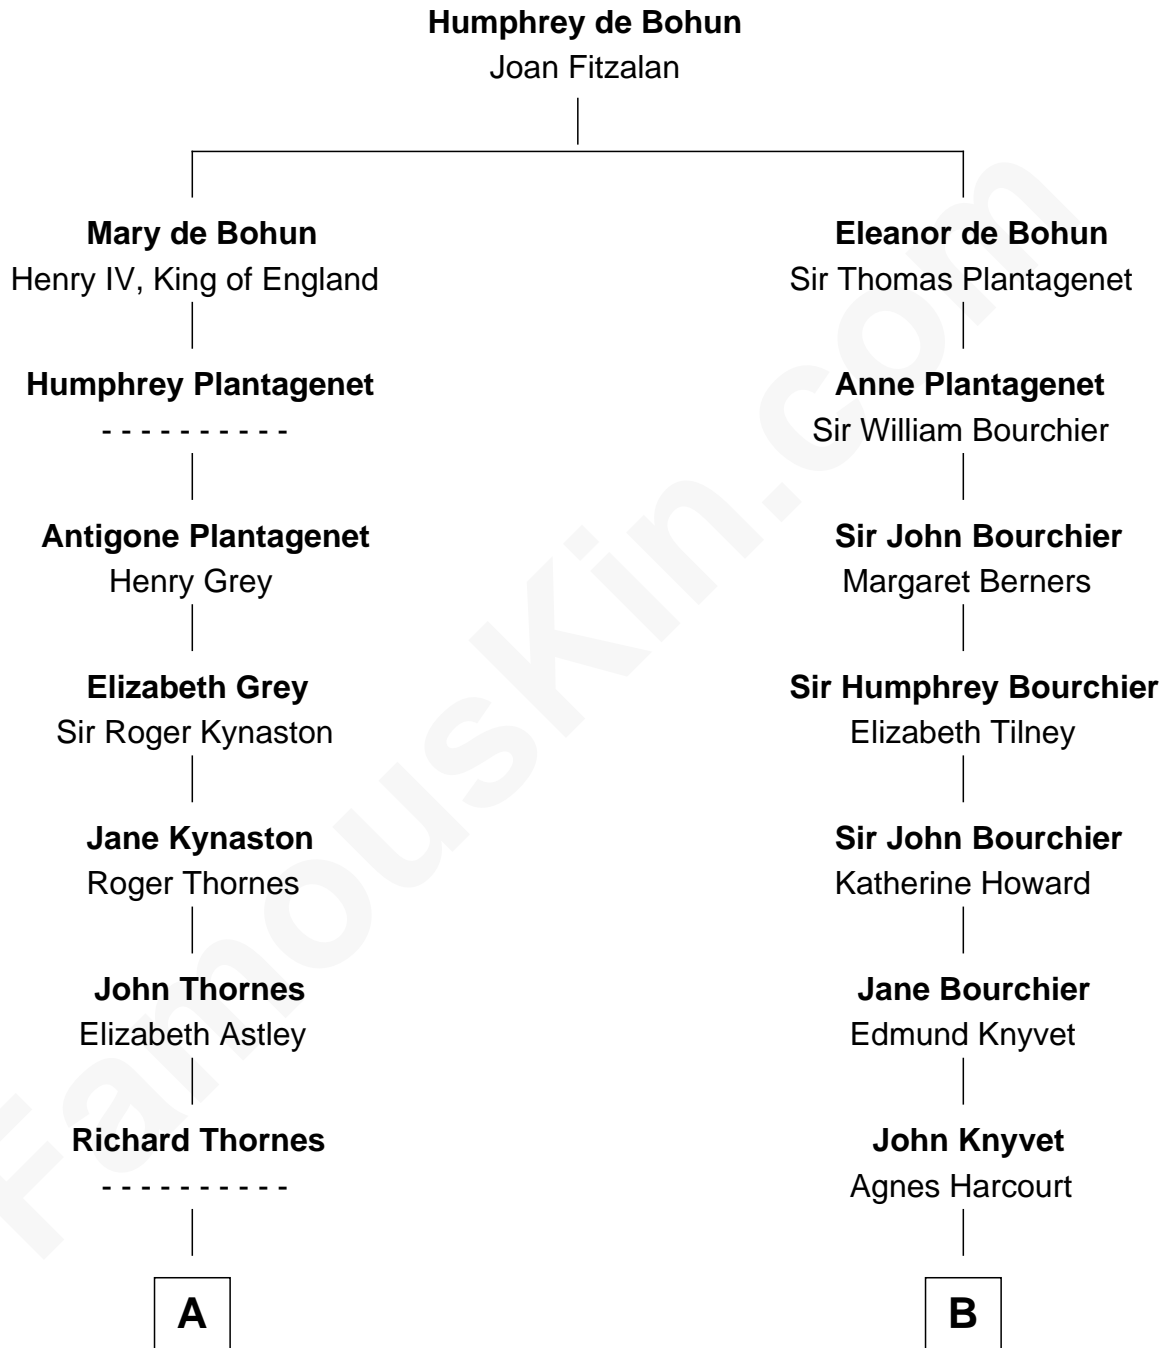

# FamousKin.com Relationship Chart of

**Paget Brewster**

*TV Actress*

18th cousin 2 times removed of

**Louis Auchincloss**

*Author*

**C**

**Ellen Mackenzie Hodge**

Dr. George Washington Wales Brewster

**George Washington Wales Brewster**

Joan Ryerson

**Galen Brewster**

Hathaway Tew

**Paget Brewster**

*TV Actress*

**D**

**Joseph Howland Auchincloss**

Priscilla Dixon Stanton

**Louis Auchincloss**

*Author*