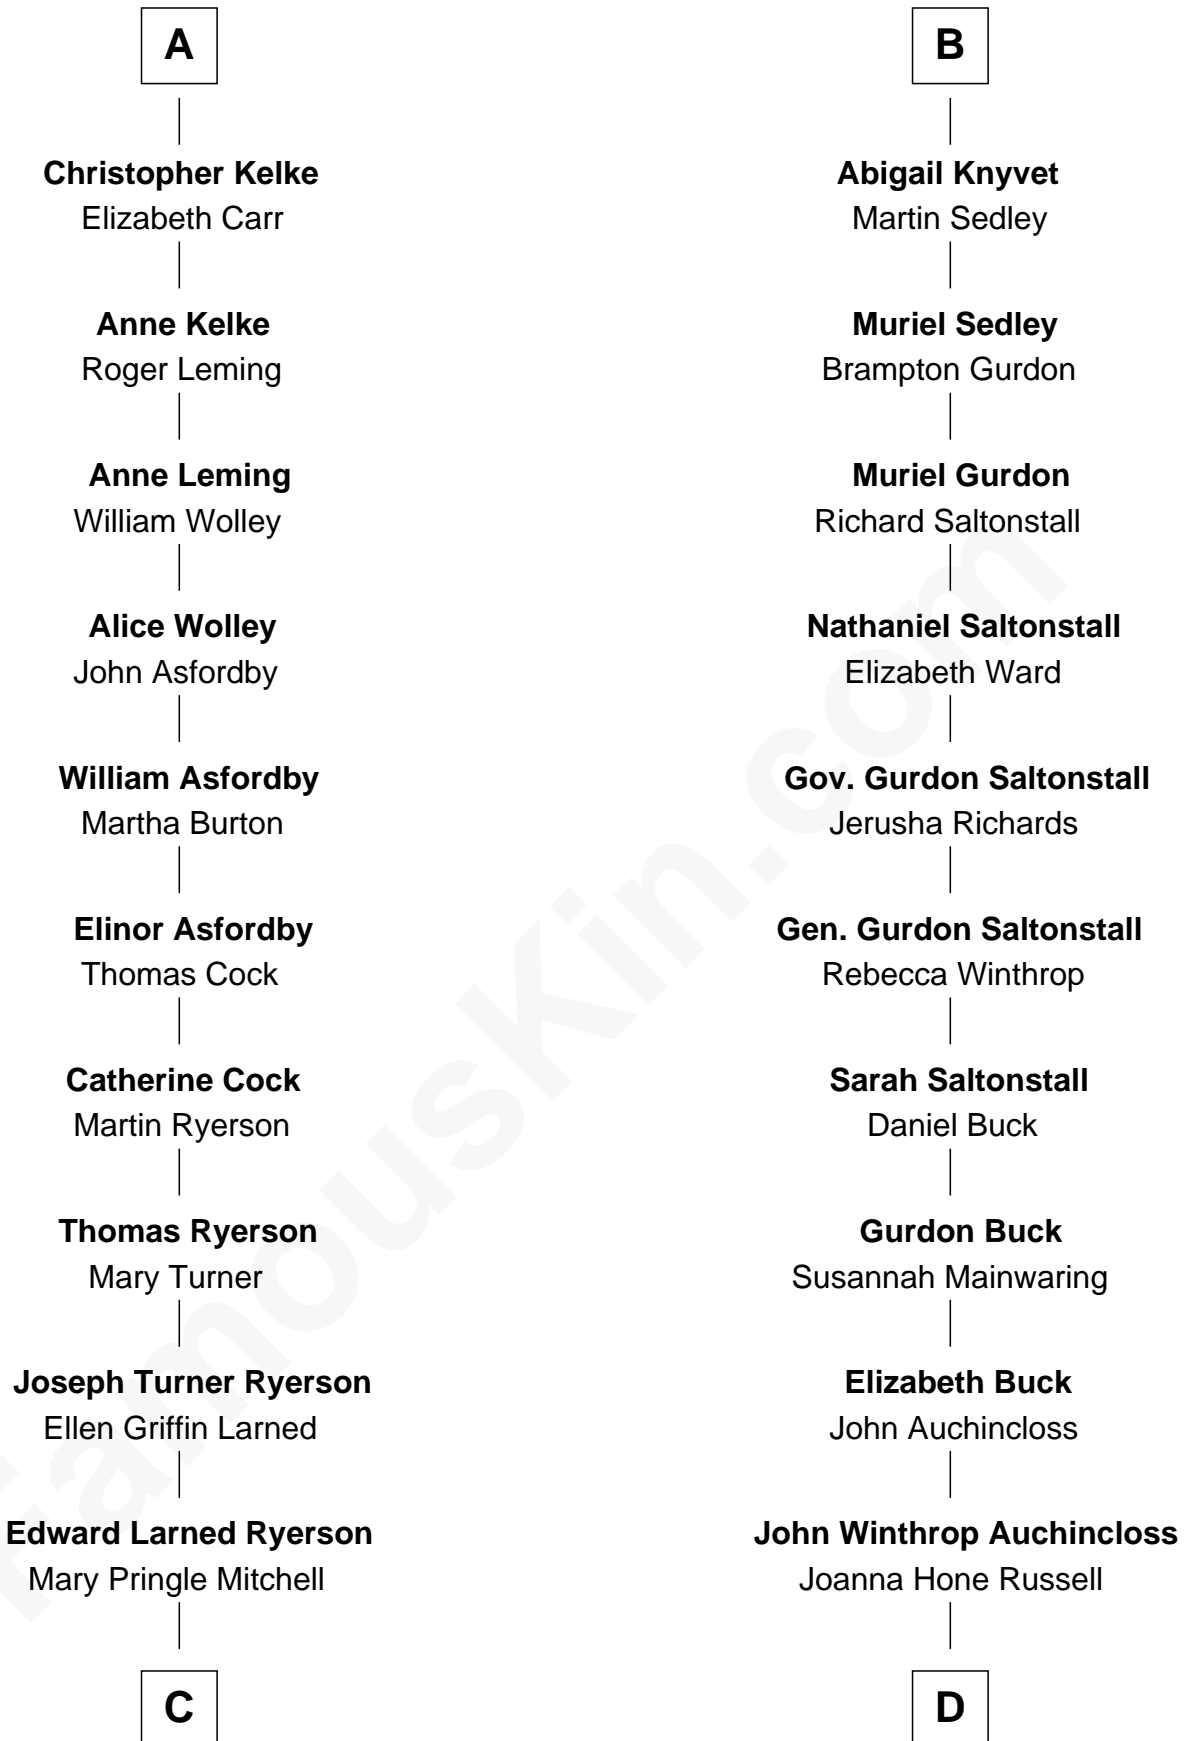

FamousKin.com Relationship Chart of

Paget Brewster

TV Actress

18th cousin 2 times removed of

Louis Auchincloss

Author

Sir Hugh de Stafford
Philippa de Beauchamp

C

Donald Mitchell Ryerson

Isabelle McGenniss

Joan Ryerson

George Washington Wales Brewster

Galen Brewster

Hathaway Tew

Paget Brewster

TV Actress