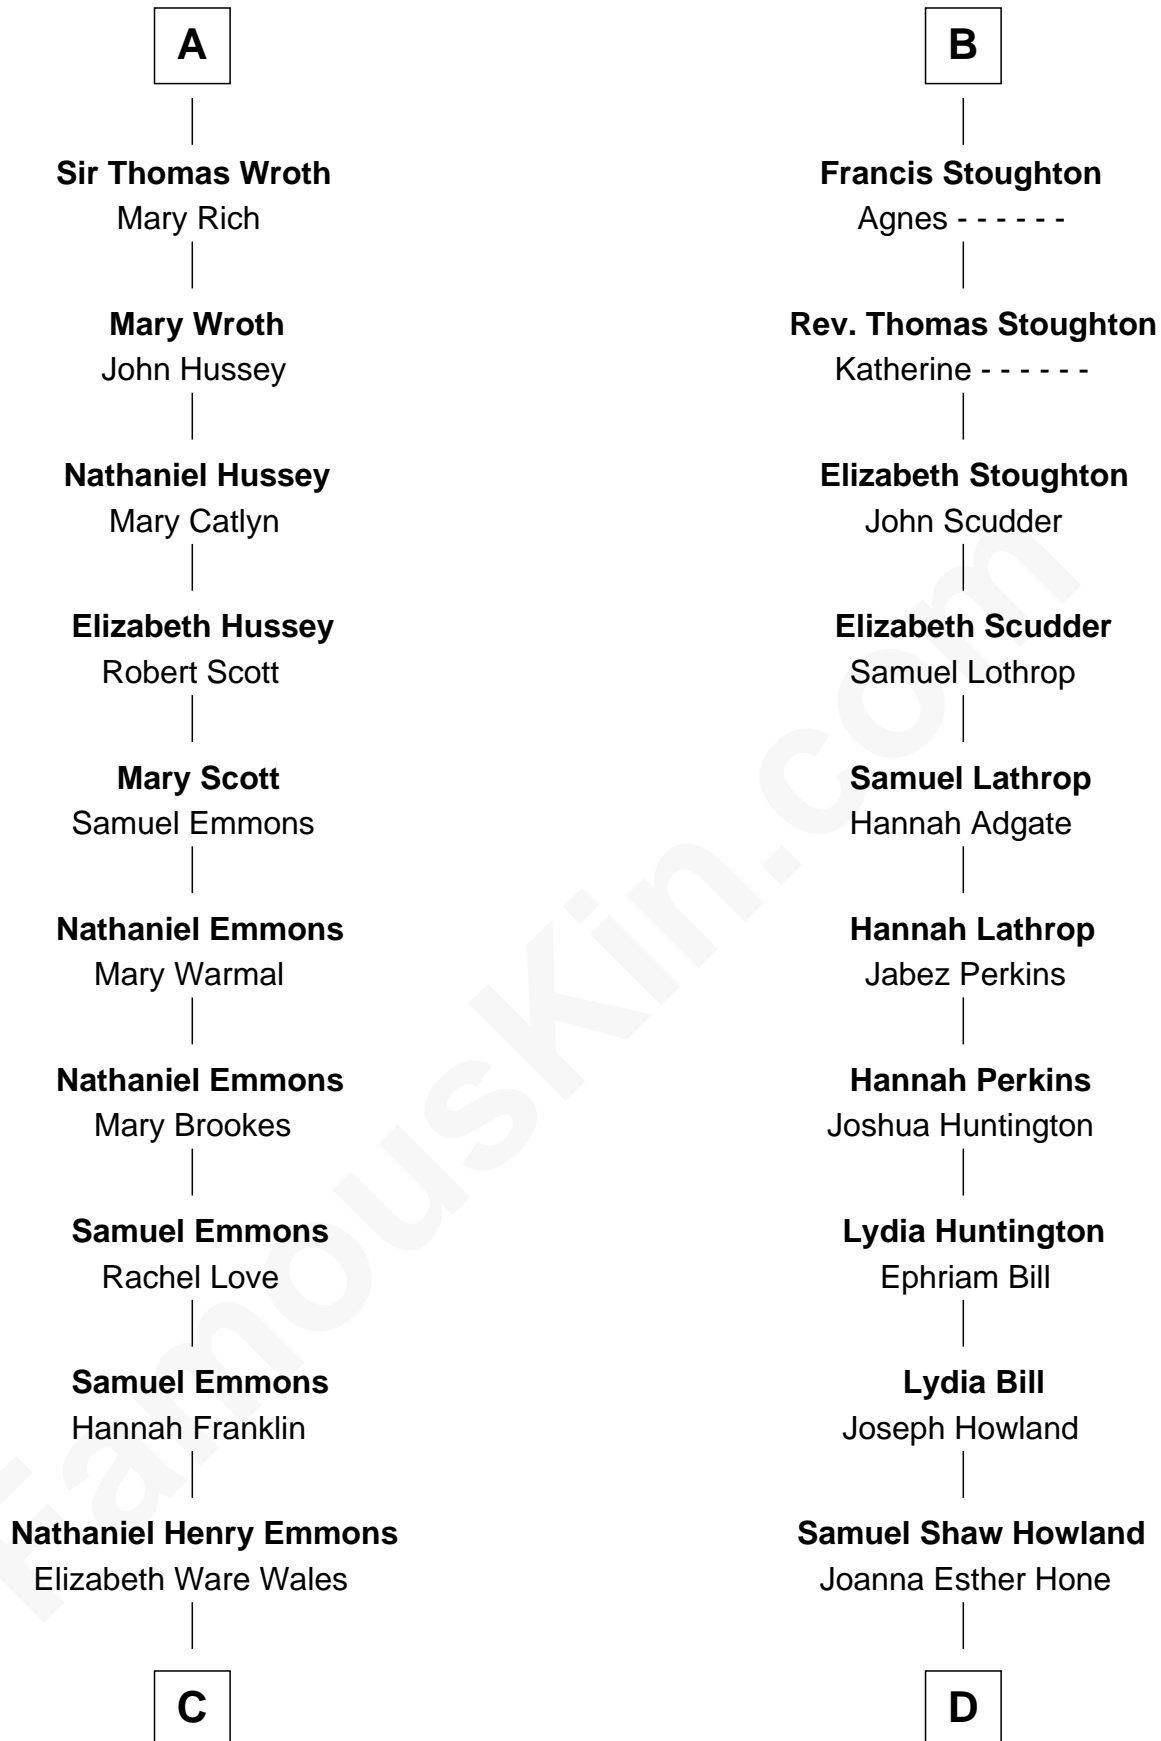

FamousKin.com Relationship Chart of

Paget Brewster

TV Actress

20th cousin 1 time removed of

Louis Auchincloss

Author

Sir Roger Lewknor

Katherine Bardolf

C

Ann Wales Emmons

Benjamin Brewster

Dr. George Washington Wales Brewster

Ellen Mackenzie Hodge

George Washington Wales Brewster

Joan Ryerson

Galen Brewster

Hathaway Tew

Paget Brewster

TV Actress

D

Caroline Howland

Charles Handy Russell

Joanna Hone Russell

John Winthrop Auchincloss