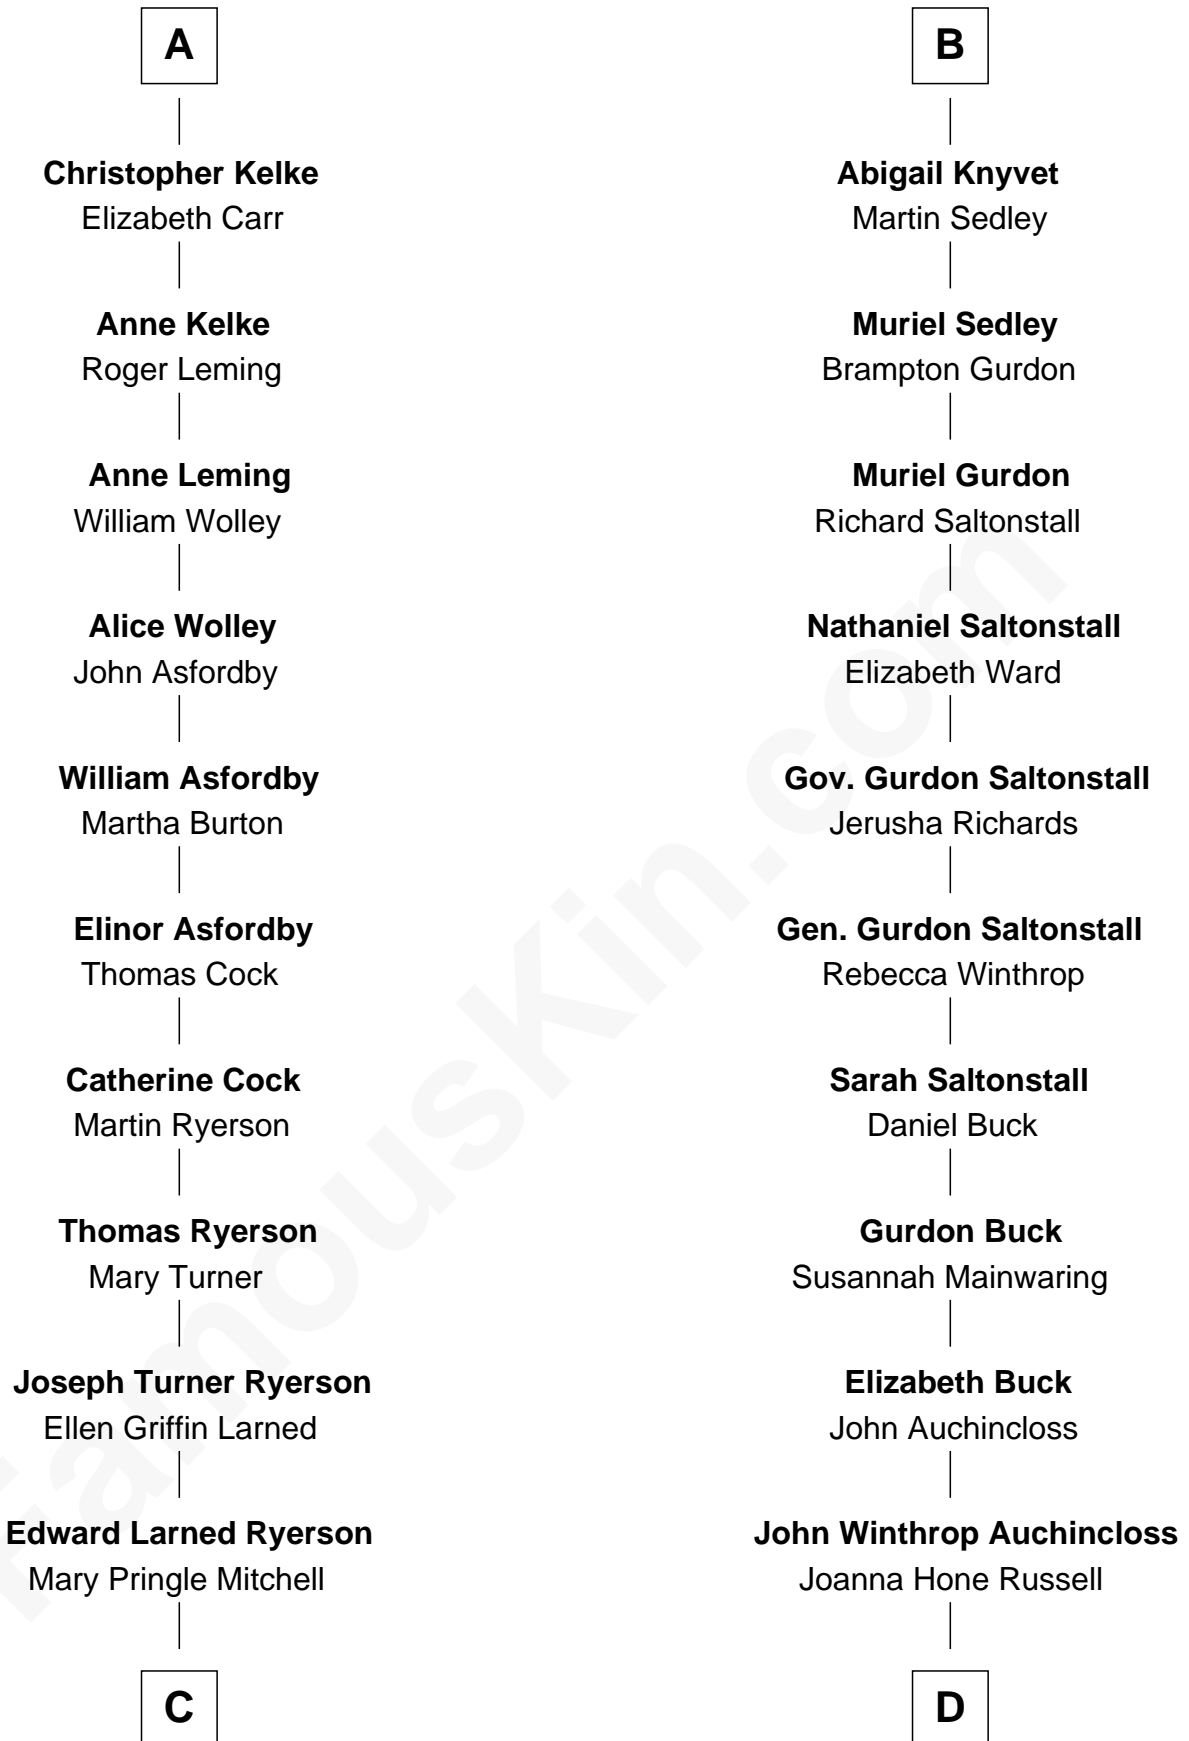

FamousKin.com Relationship Chart of

Paget Brewster

TV Actress

18th cousin 2 times removed of

Louis Auchincloss

Author

Sir Michael de la Pole

Katherine Wingfield

Michael de la Pole
Katherine de Stafford

Isabel de la Pole
Thomas Morley

Anne Morley
Sir John Hastings

Elizabeth Hastings
Sir Robert Hildyard

Katherine Hildyard
William Girlington

Isabel Girlington
Christopher Kelke

Christopher Kelke
Jane St. Paul

A

Michael de la Pole
Katherine de Stafford

William de la Pole

Joan de la Pole
Thomas Stonor

Mary Stonor
John Barantyne

Sir William Barantyne
Mary Reade

Margaret Barantyne
Sir John Harcourt

Agnes Harcourt
John Knyvet

B

C

Donald Mitchell Ryerson

Isabelle McGenniss

Joan Ryerson

George Washington Wales Brewster

Galen Brewster