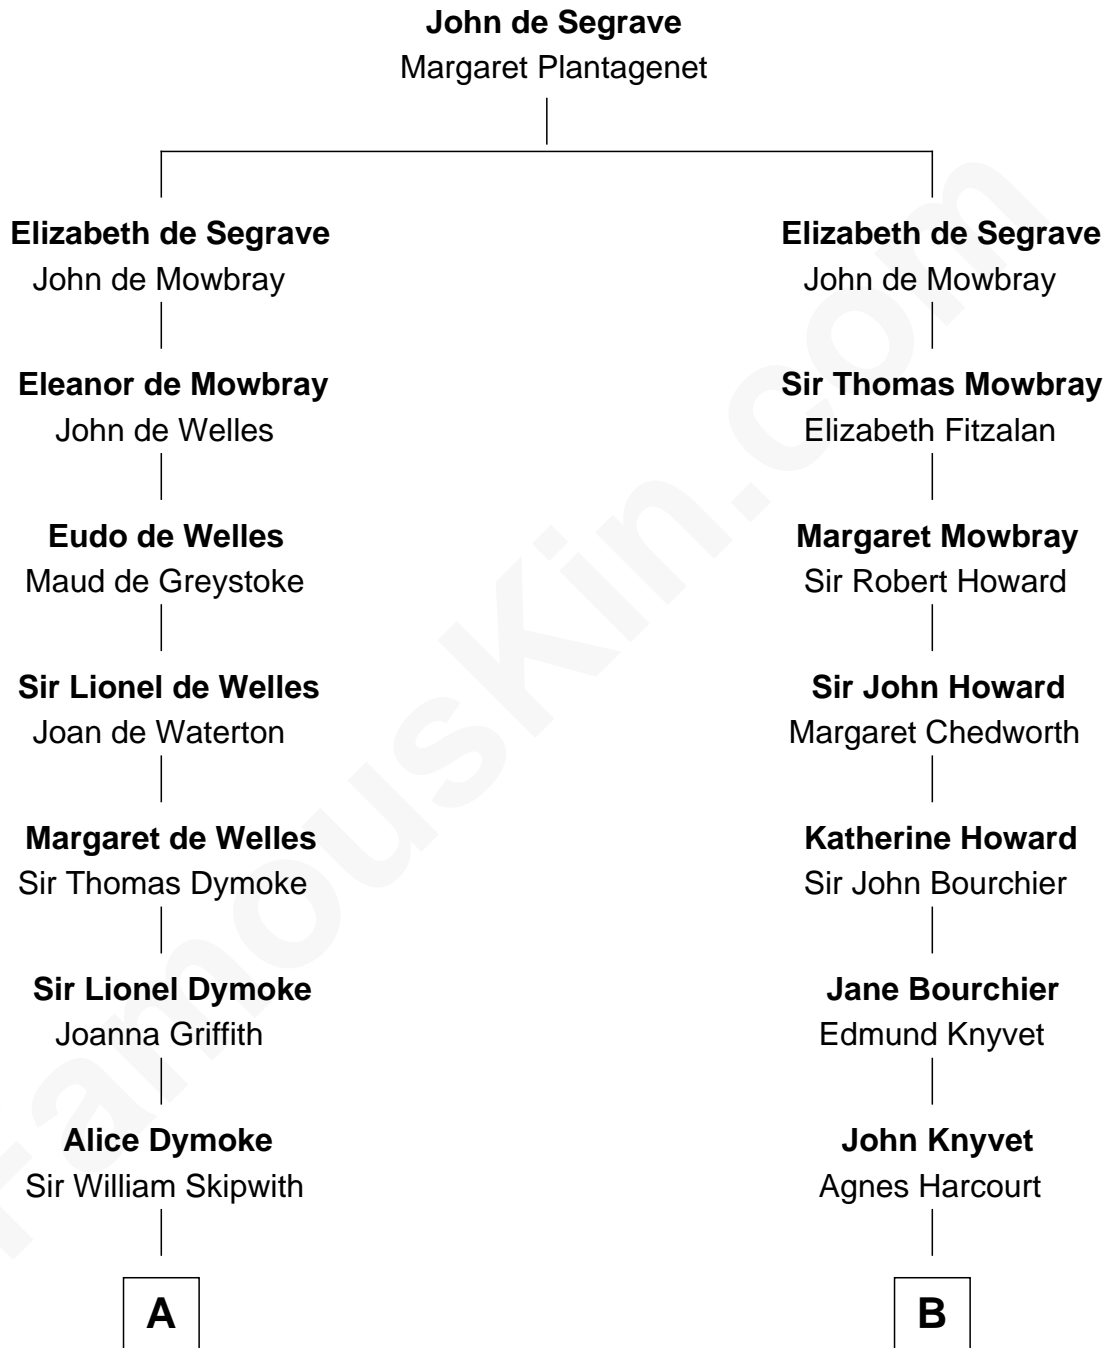

FamousKin.com Relationship Chart of

Paget Brewster

TV Actress

18th cousin 2 times removed of

Louis Auchincloss

Author

C

Donald Mitchell Ryerson

Isabelle McGenniss

Joan Ryerson

George Washington Wales Brewster

Galen Brewster

Hathaway Tew

Paget Brewster

TV Actress

D