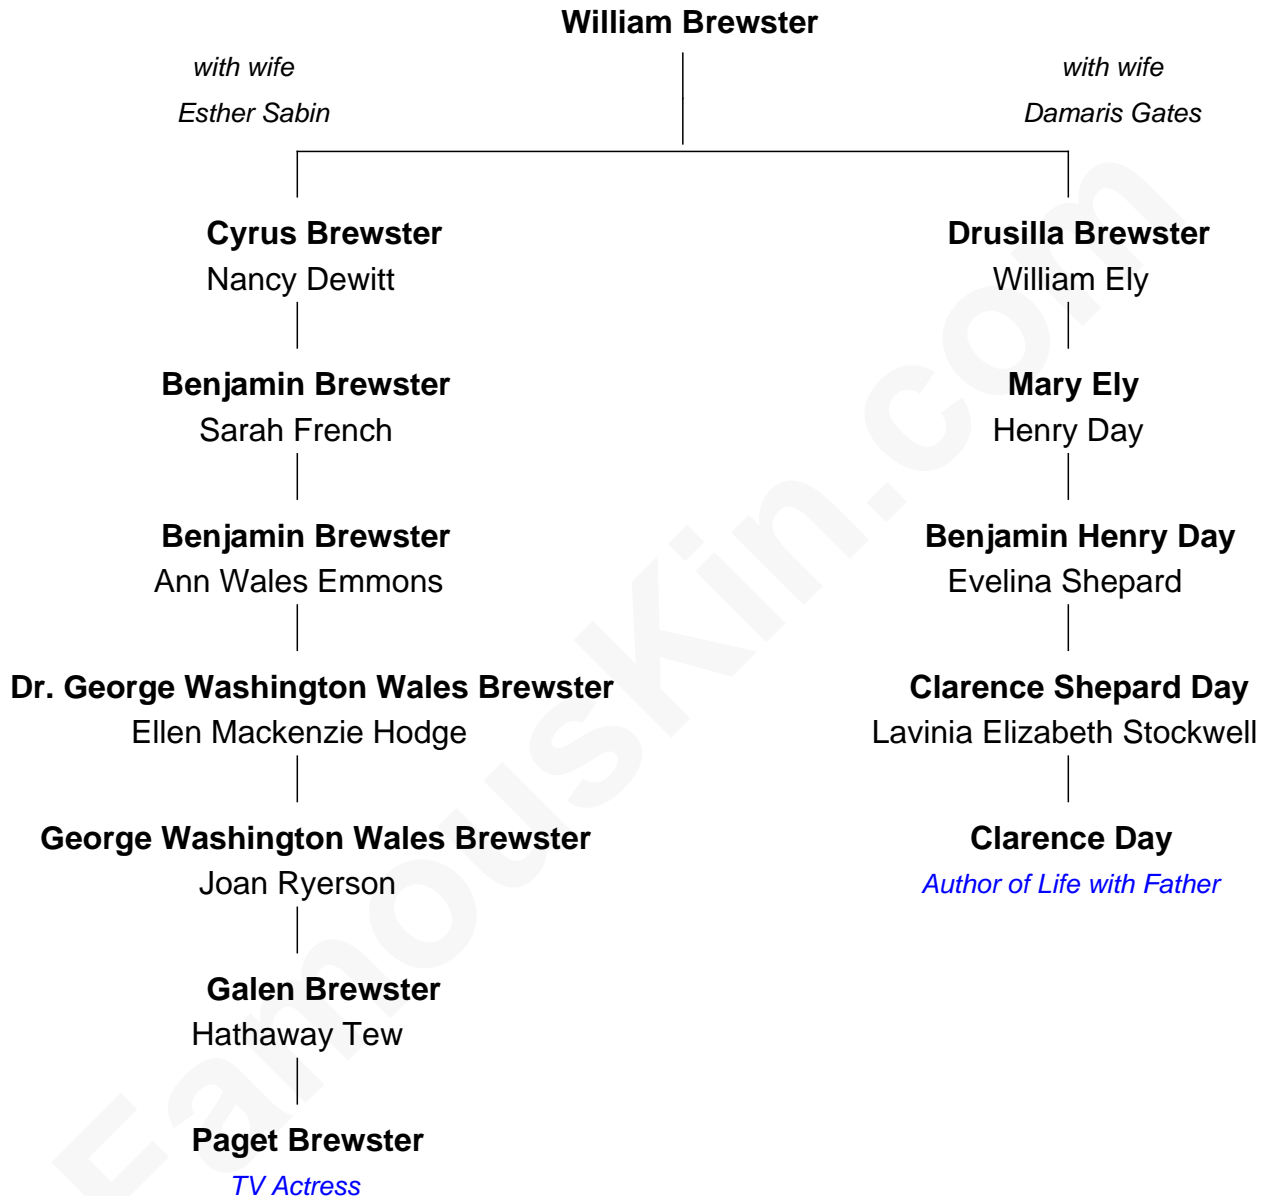

FamousKin.com
Relationship Chart of
Paget Brewster
TV Actress

4th cousin 2 times removed of
Clarence Day
Author of Life with Father

Paget Brewster photo by [Jonathan Reilly](#) (CC BY-SA 2.0)