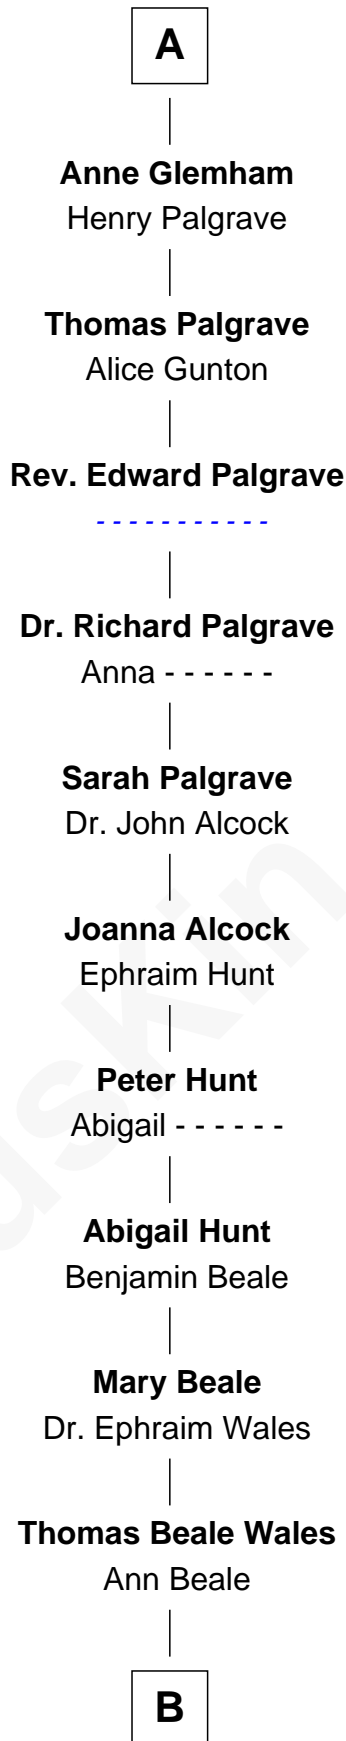

FamousKin.com Relationship Chart of

Paget Brewster

TV Actress

21st Great-granddaughter of

King Edward I

King of England

King Edward I

Eleanor of Castile

Elizabeth Plantagenet

Humphrey de Bohun

Sir William de Bohun

Elizabeth de Badlesmere

Elizabeth de Bohun

Sir Richard Fitzalan

Elizabeth Fitzalan

Sir Robert Goushill

Elizabeth Goushill

Sir Robert Wingfield

Elizabeth Wingfield

Sir William Brandon

Eleanor Brandon

John Glemham

A

B

Elizabeth Ware Wales
Nathaniel Henry Emmons

Ann Wales Emmons
Benjamin Brewster

Dr. George Washington Wales Brewster
Ellen Mackenzie Hodge

George Washington Wales Brewster
Joan Ryerson

Galen Brewster
Hathaway Tew