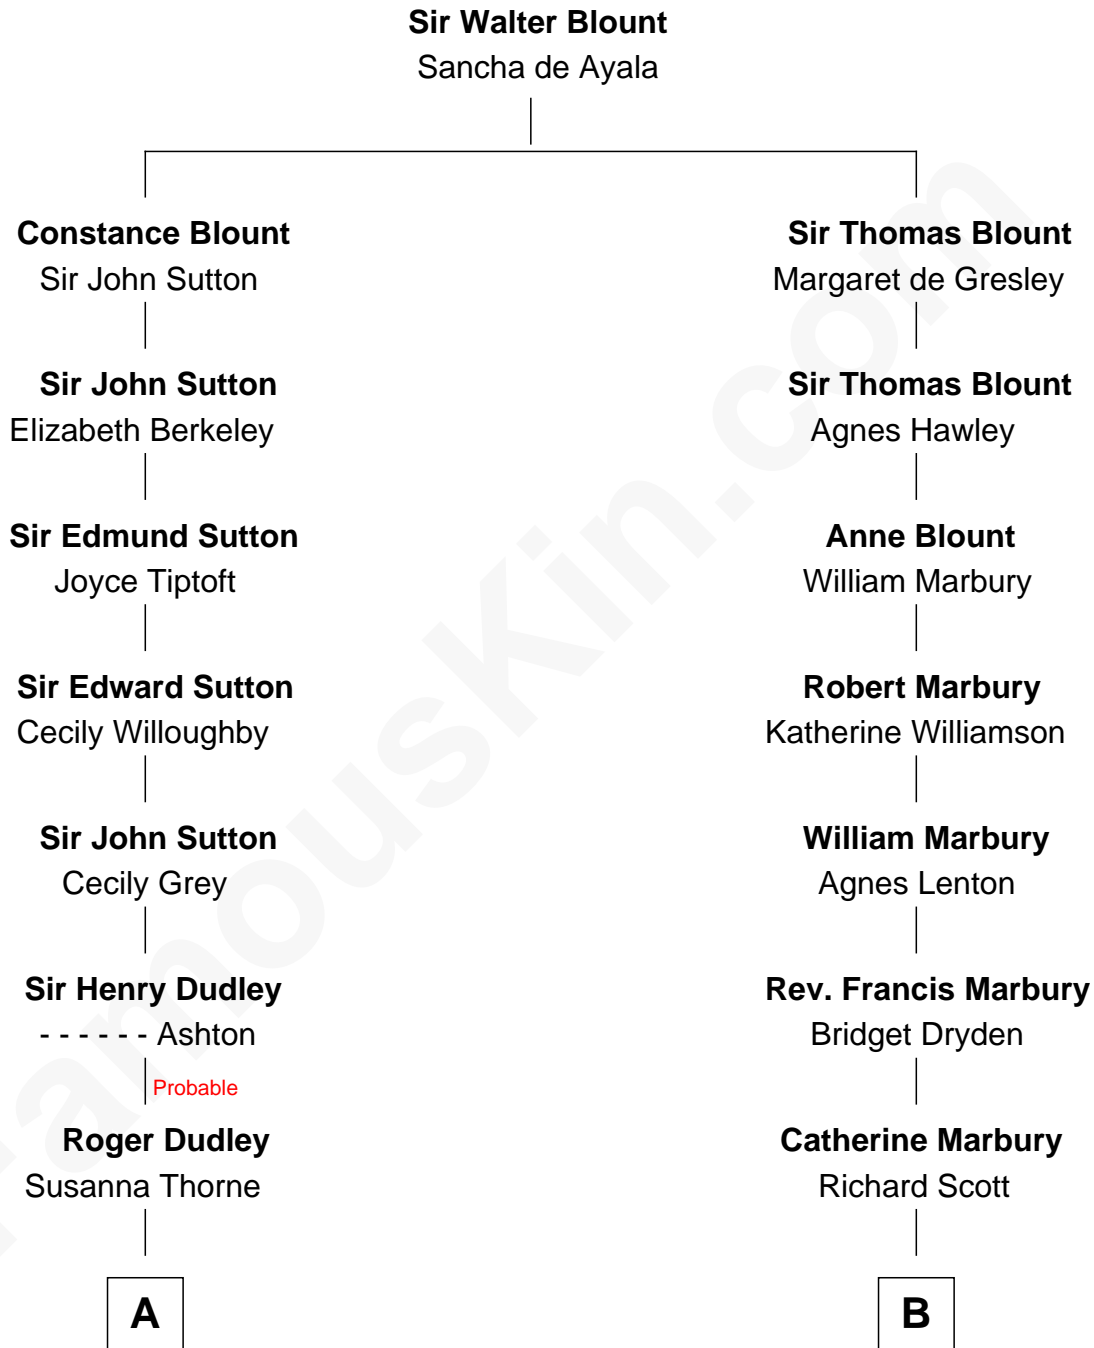

FamousKin.com
Relationship Chart of
Paget Brewster
TV Actress

14th cousin 6 times removed of
Hetty Green
"The Witch of Wall Street"

C

—
Donald Mitchell Ryerson

Isabelle McGenniss

—
Joan Ryerson

George Washington Wales Brewster

—
Galen Brewster

Hathaway Tew

—
Paget Brewster

TV Actress

FamousKin.com