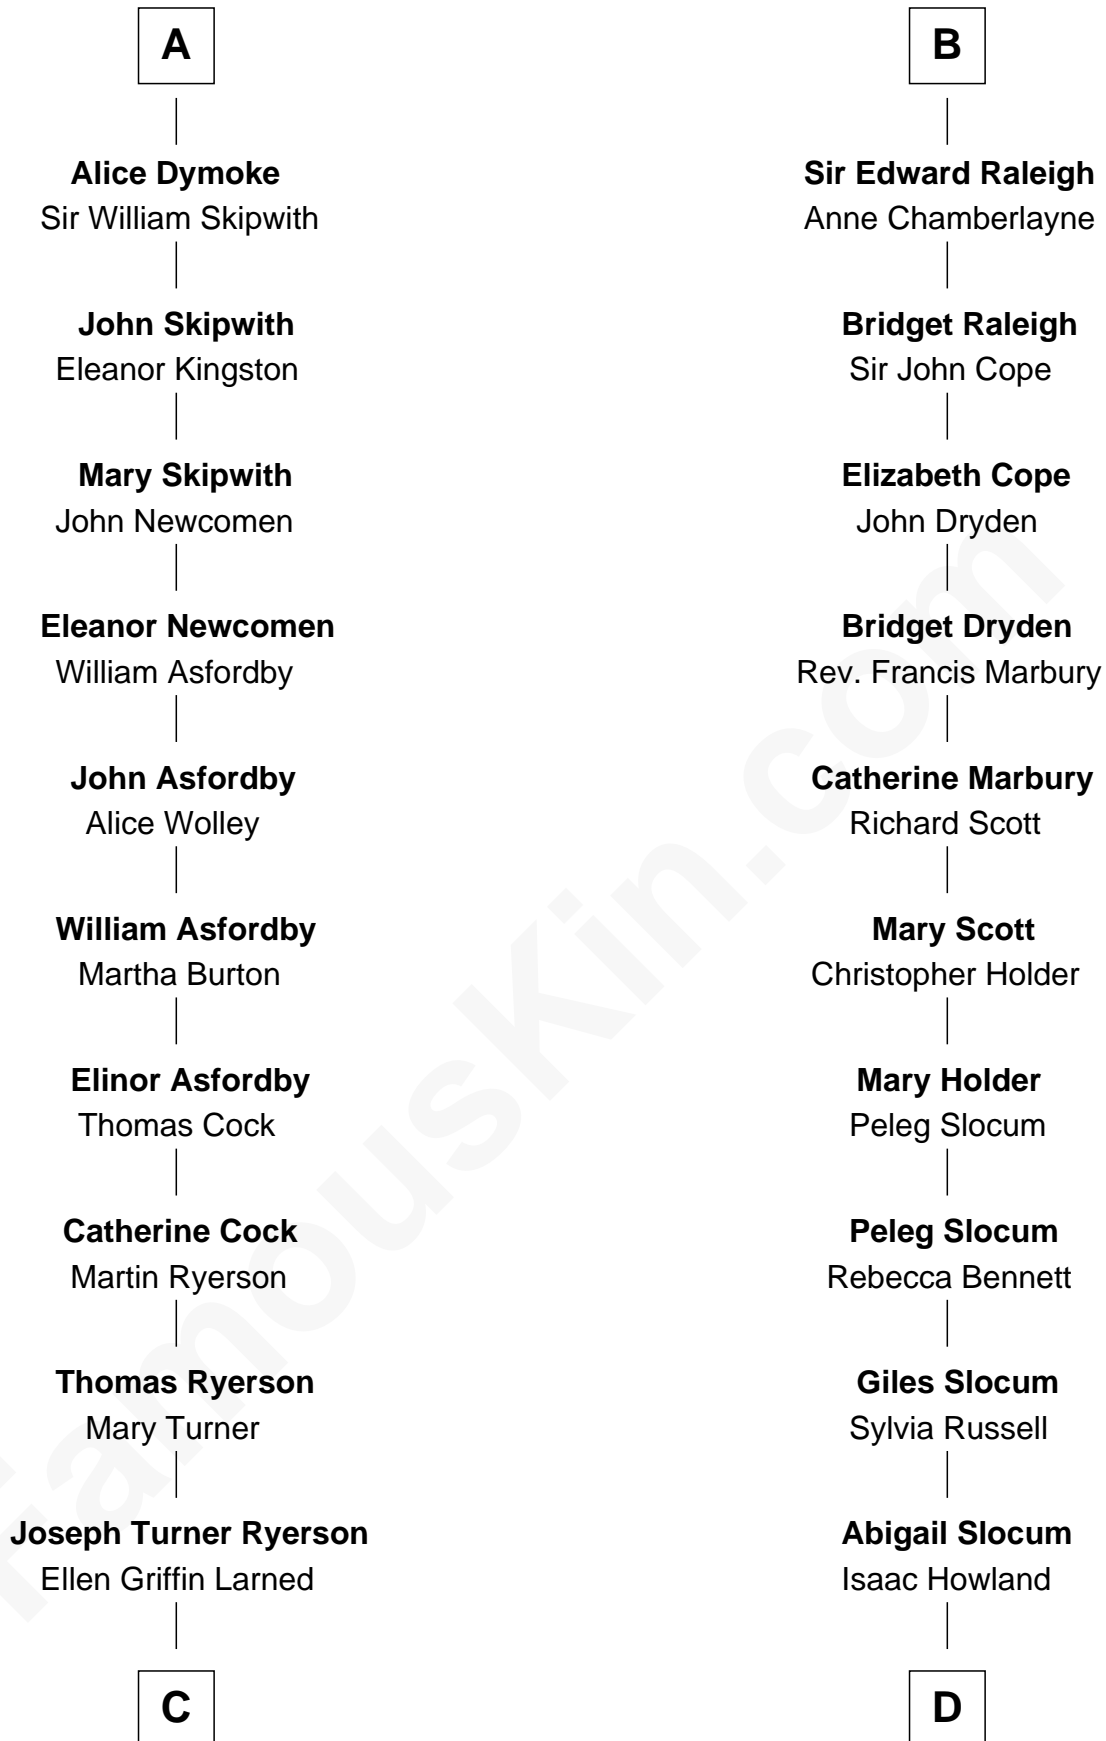

FamousKin.com Relationship Chart of

Paget Brewster

TV Actress

19th cousin 2 times removed of

Hetty Green

"The Witch of Wall Street"

Sir Hugh I de Audley

Iseult de Mortimer

Alice de Audley
Sir Ralph de Greystoke

Sir William de Greystoke
Joan FitzHenry

Sir Ralph de Greystoke
Katherine de Clifford

Maud de Greystoke
Eudo de Welles

Sir Lionel de Welles
Joan de Waterton

Margaret de Welles
Sir Thomas Dymoke

Elizabeth Greene
William Raleigh

Sir Edward Raleigh
Margaret Verney

B

C

Edward Larned Ryerson

Mary Pringle Mitchell

Donald Mitchell Ryerson

Isabelle McGenniss