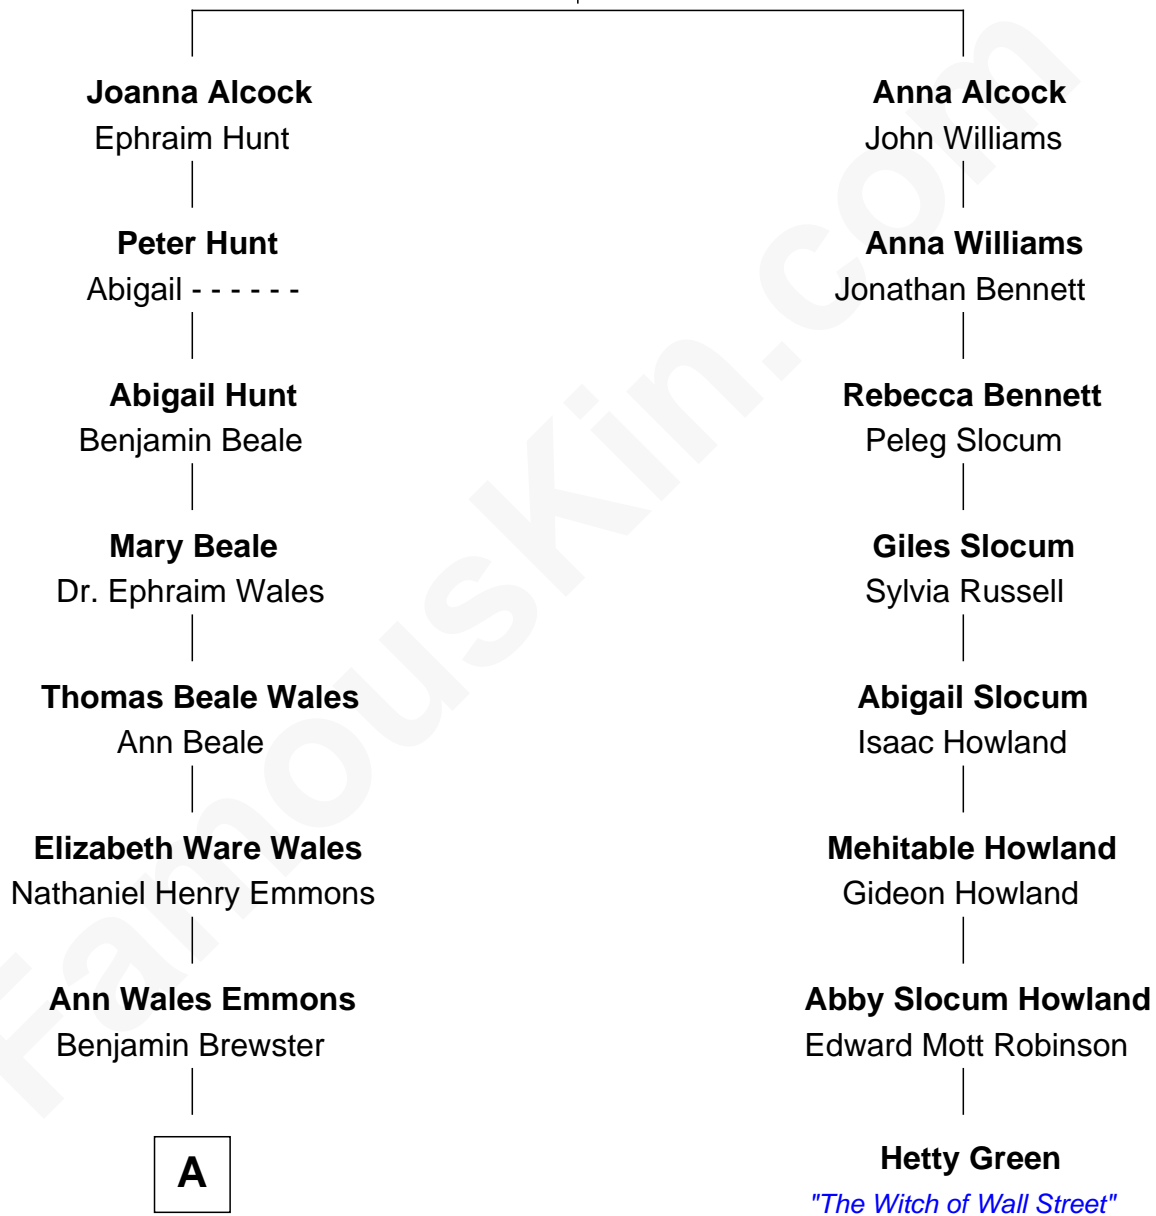

**FamousKin.com**  
**Relationship Chart of**  
**Paget Brewster**  
*TV Actress*

7th cousin 3 times removed of

**Hetty Green**  
*"The Witch of Wall Street"*

**Dr. John Alcock**  
 Sarah Palgrave

A

Dr. George Washington Wales Brewster

Ellen Mackenzie Hodge

George Washington Wales Brewster

Joan Ryerson

Galen Brewster

Hathaway Tew

Paget Brewster

*TV Actress*