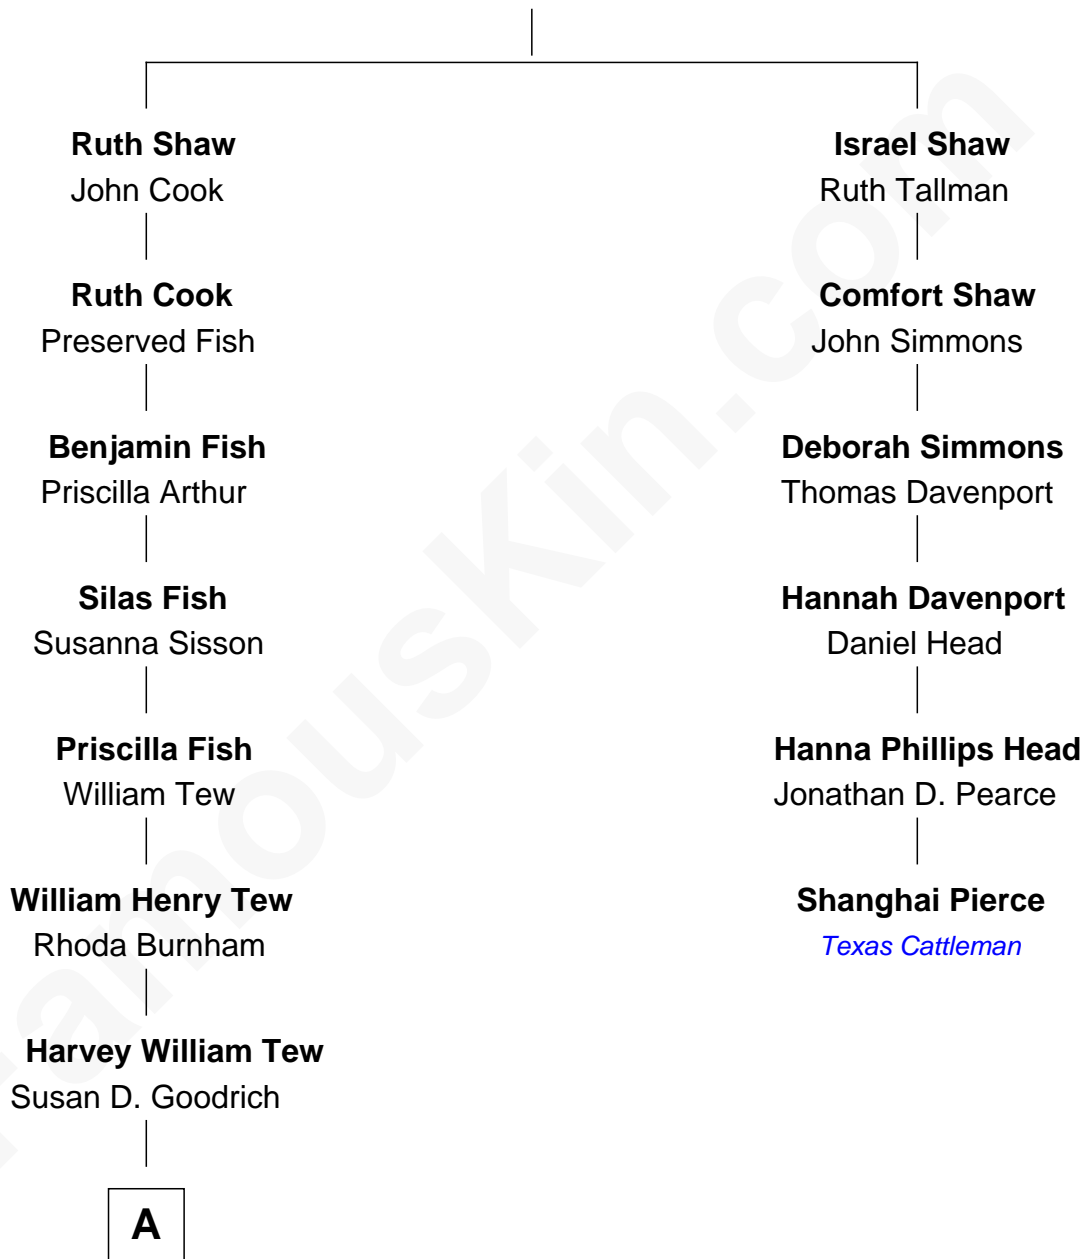

# FamousKin.com Relationship Chart of

**Paget Brewster**

*TV Actress*

5th cousin 5 times removed of

**Shanghai Pierce**

*Texas Cattleman*

**Anthony Shaw**

Alice Stonard

**A**

James Dinsmore Tew

Elinor Edith Bechtel

John Bechtel Tew

Valerie Hathaway

Hathaway Tew

Galen Brewster

Paget Brewster

*TV Actress*

FamousKin.com