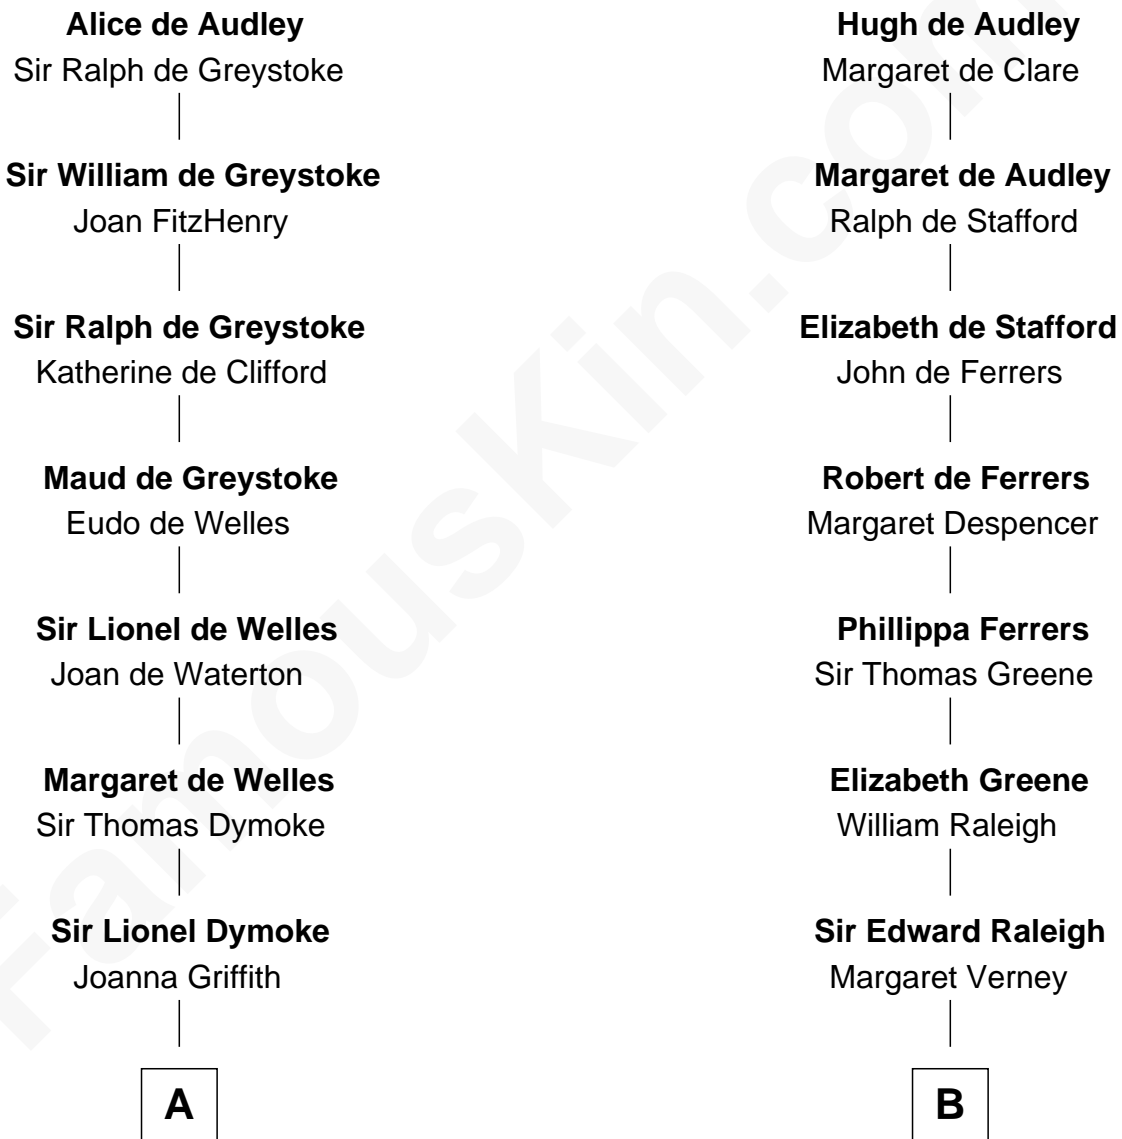

## Relationship Chart of

**Paget Brewster**

*TV Actress*

19th cousin 2 times removed of

**Shanghai Pierce**

*Texas Cattleman*

**Sir Hugh I de Audley**

Iseult de Mortimer

**C**

**Edward Larned Ryerson**

Mary Pringle Mitchell

**Donald Mitchell Ryerson**

Isabelle McGenniss

**Joan Ryerson**

George Washington Wales Brewster

**Galen Brewster**