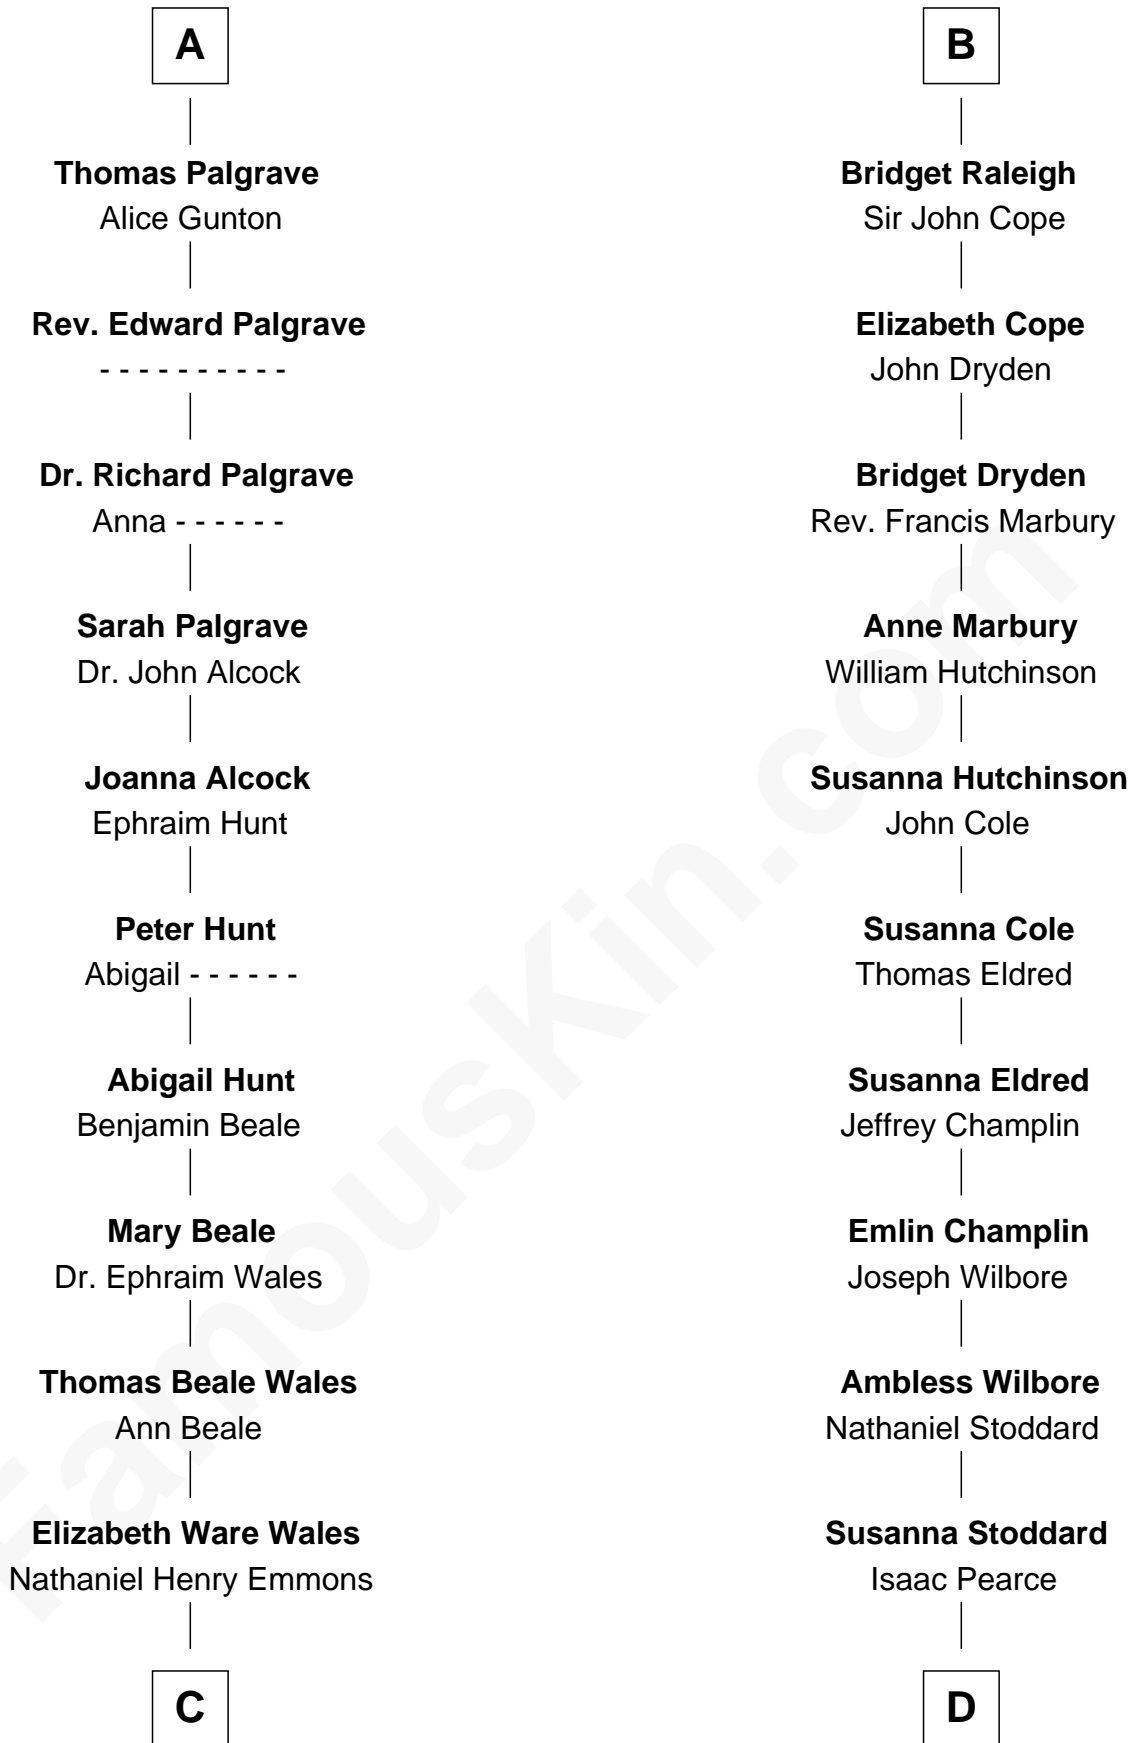

FamousKin.com Relationship Chart of

Paget Brewster

TV Actress

18th cousin 3 times removed of

Shanghai Pierce

Texas Cattleman

Edmund Fitzalan

Alice de Warenne

Richard Fitzalan
Eleanor Plantagenet

Sir Richard Fitzalan
Elizabeth de Bohun

Elizabeth Fitzalan
Sir Robert Goushill

Elizabeth Goushill
Sir Robert Wingfield

Elizabeth Wingfield
Sir William Brandon

Eleanor Brandon
John Glemham

Anne Glemham
Henry Palgrave

A

Mary Fitzalan
John le Strange

Ankaret le Strange
Sir Richard Talbot

Mary Talbot
Sir Thomas Greene

Sir Thomas Greene
Phillippa Ferrers

Elizabeth Greene
William Raleigh

Sir Edward Raleigh
Margaret Verney

Sir Edward Raleigh
Anne Chamberlayne

B

C

Ann Wales Emmons

Benjamin Brewster

Dr. George Washington Wales Brewster

Ellen Mackenzie Hodge

George Washington Wales Brewster