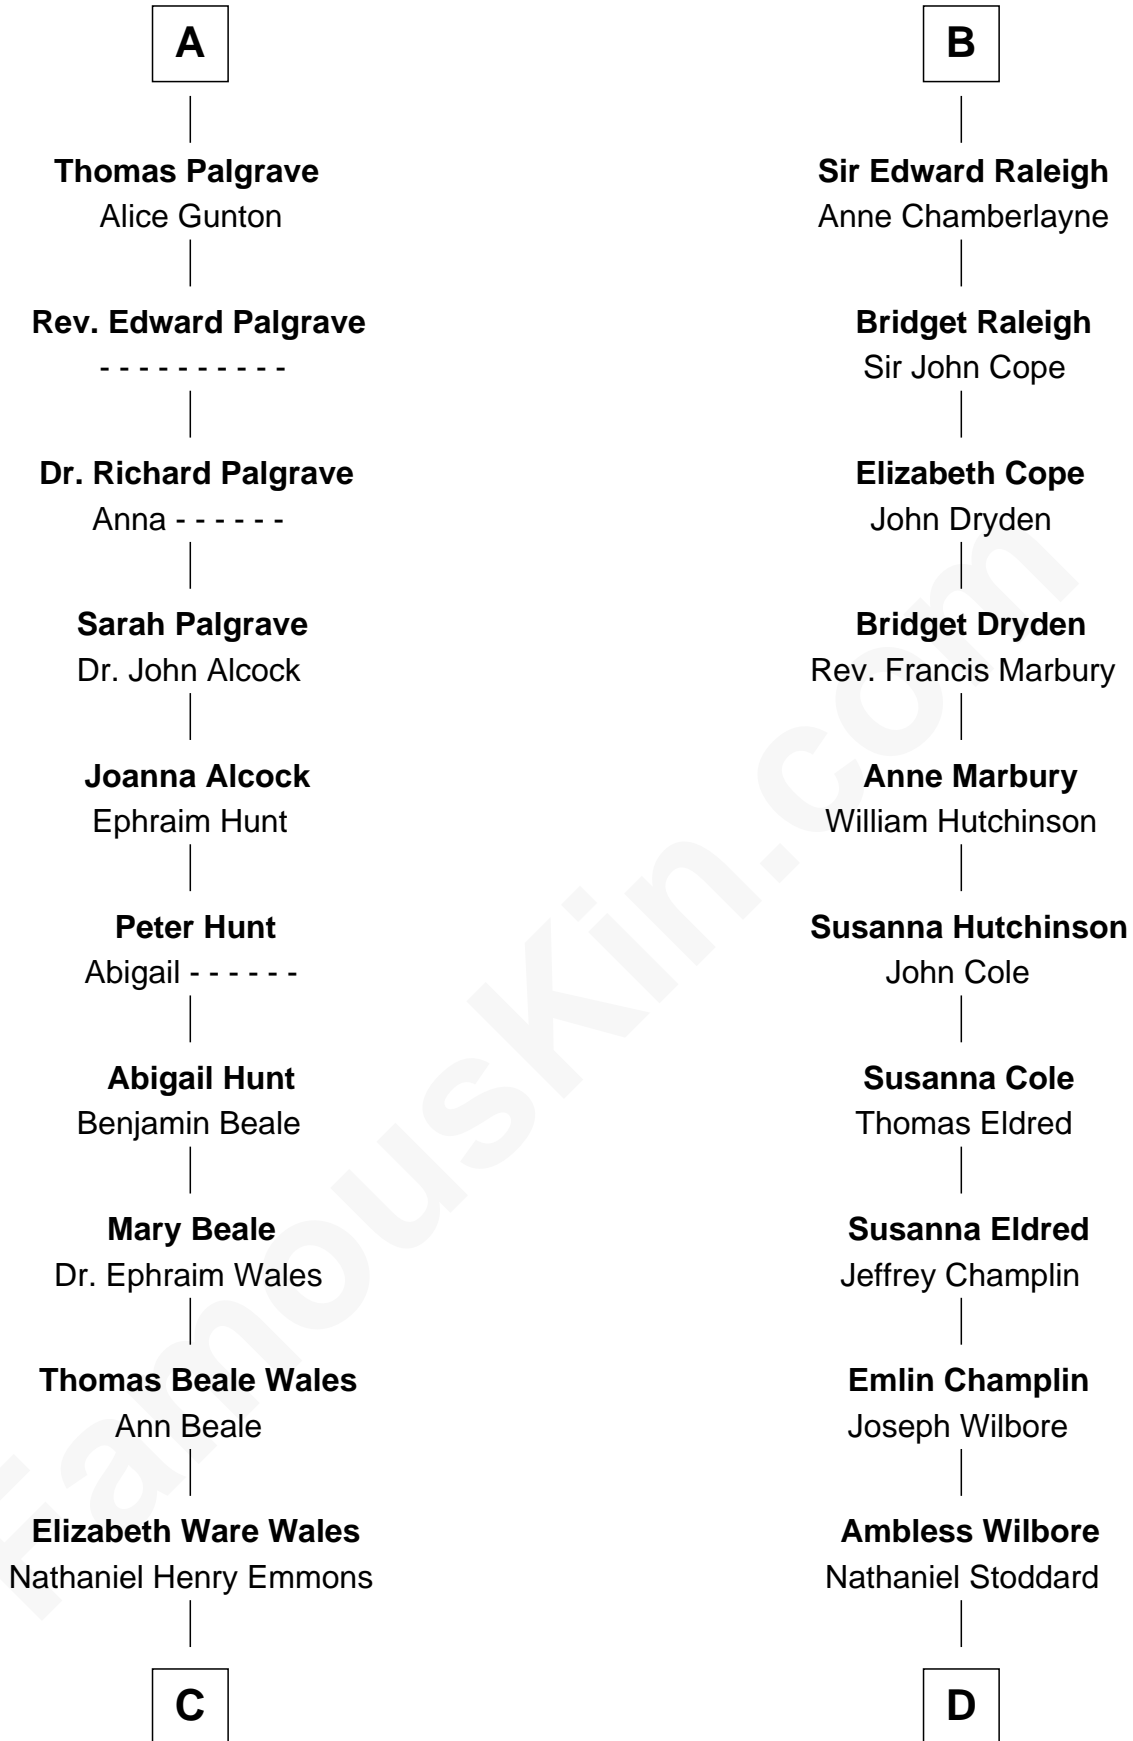

# FamousKin.com Relationship Chart of

**Paget Brewster**

*TV Actress*

19th cousin 2 times removed of

**Shanghai Pierce**

*Texas Cattleman*

**Humphrey de Bohun**

Elizabeth Plantagenet

**Sir William de Bohun**  
Elizabeth de Badlesmere

**Elizabeth de Bohun**  
Sir Richard Fitzalan

**Elizabeth Fitzalan**  
Sir Robert Goushill

**Elizabeth Goushill**  
Sir Robert Wingfield

**Elizabeth Wingfield**  
Sir William Brandon

**Eleanor Brandon**  
John Glemham

**Anne Glemham**  
Henry Palgrave

**A**

**Eleanor de Bohun**  
Sir James le Boteler

**Pernel le Boteler**  
Sir Gilbert Talbot

**Sir Richard Talbot**  
Ankaret le Strange

**Mary Talbot**  
Sir Thomas Greene

**Sir Thomas Greene**  
Phillippa Ferrers

**Elizabeth Greene**  
William Raleigh

**Sir Edward Raleigh**  
Margaret Verney

**B**

**C**

**Ann Wales Emmons**

Benjamin Brewster