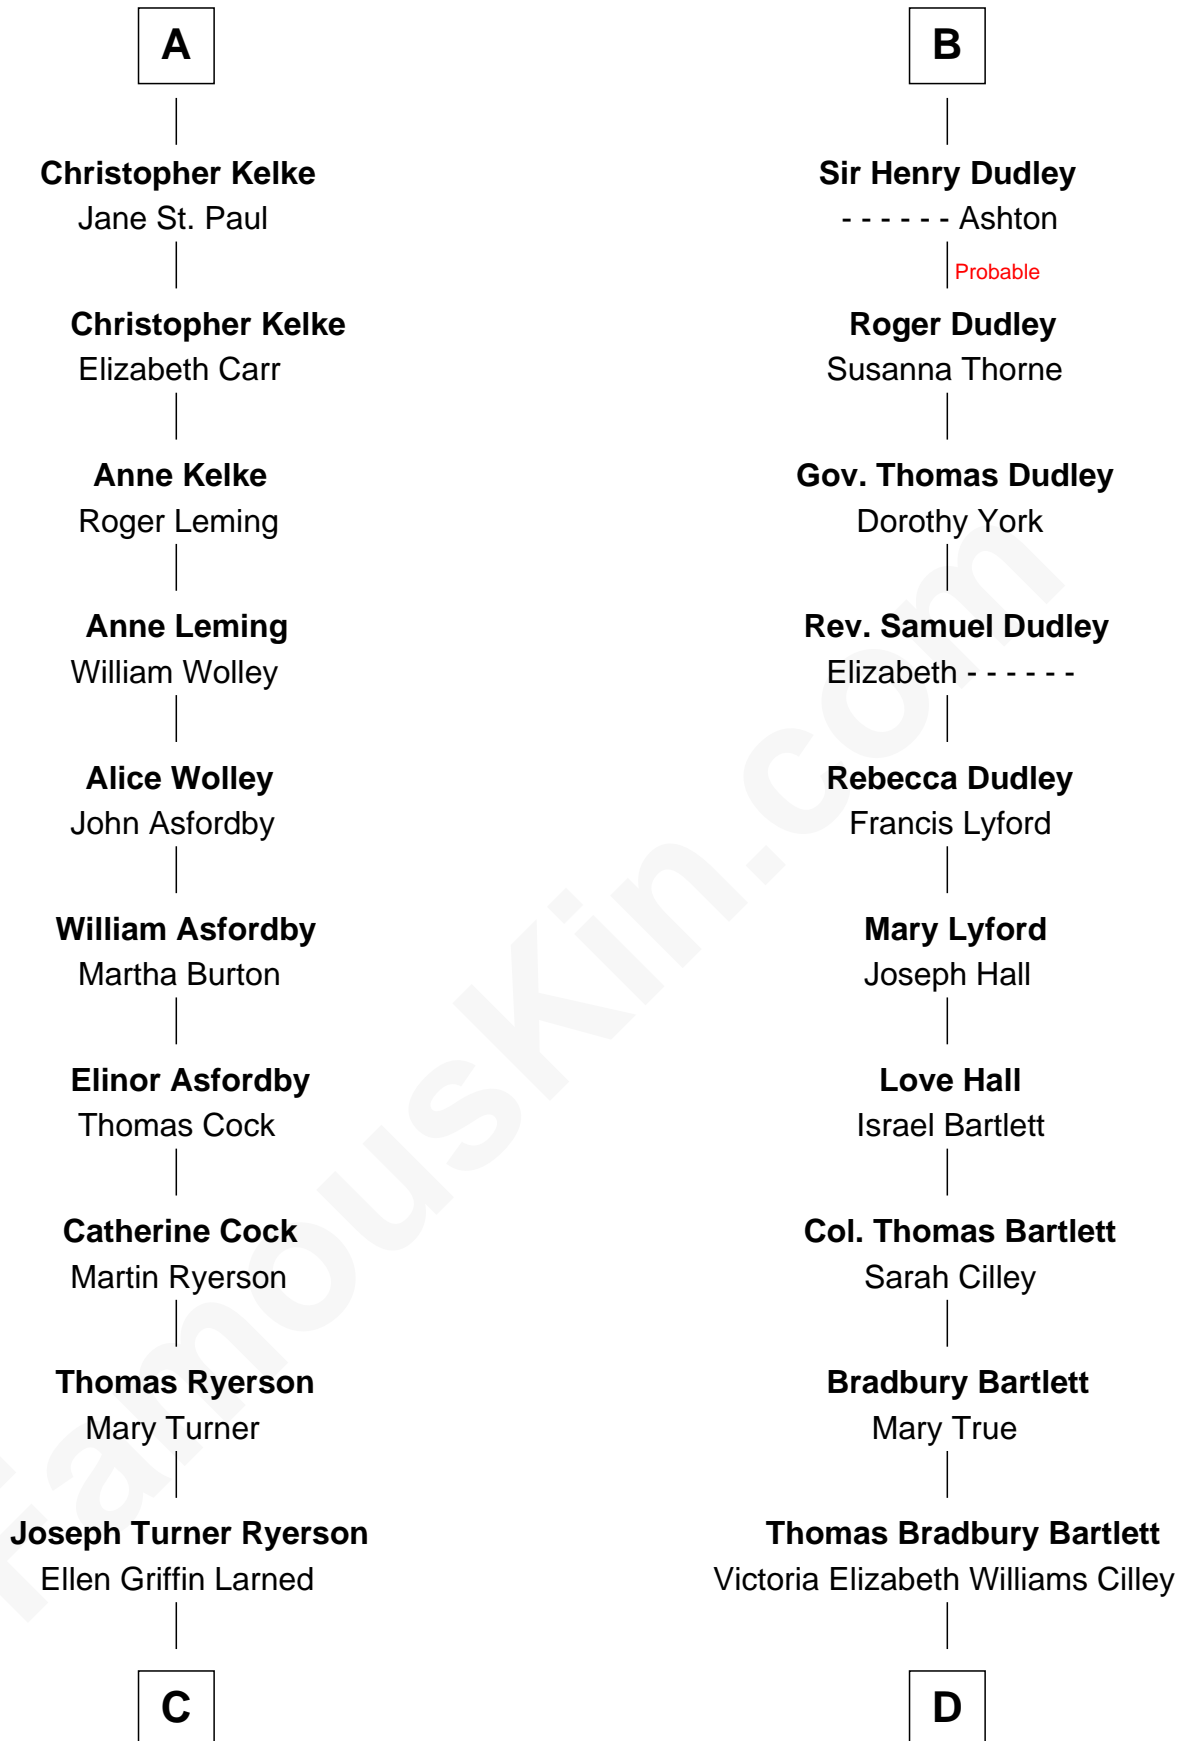

FamousKin.com Relationship Chart of

Paget Brewster

TV Actress

19th cousin 2 times removed of

Alan Shepard

Mercury and Apollo Astronaut

Sir Philip le Despencer

Joan de Cobham

Joyce Tiptoft

Sir Edward Sutton

Cecily Willoughby

Sir John Sutton

Cecily Grey

B

C

Edward Larned Ryerson

Mary Pringle Mitchell

Donald Mitchell Ryerson

Isabelle McGenniss

Joan Ryerson

George Washington Wales Brewster

Galen Brewster

Hathaway Tew

Paget Brewster