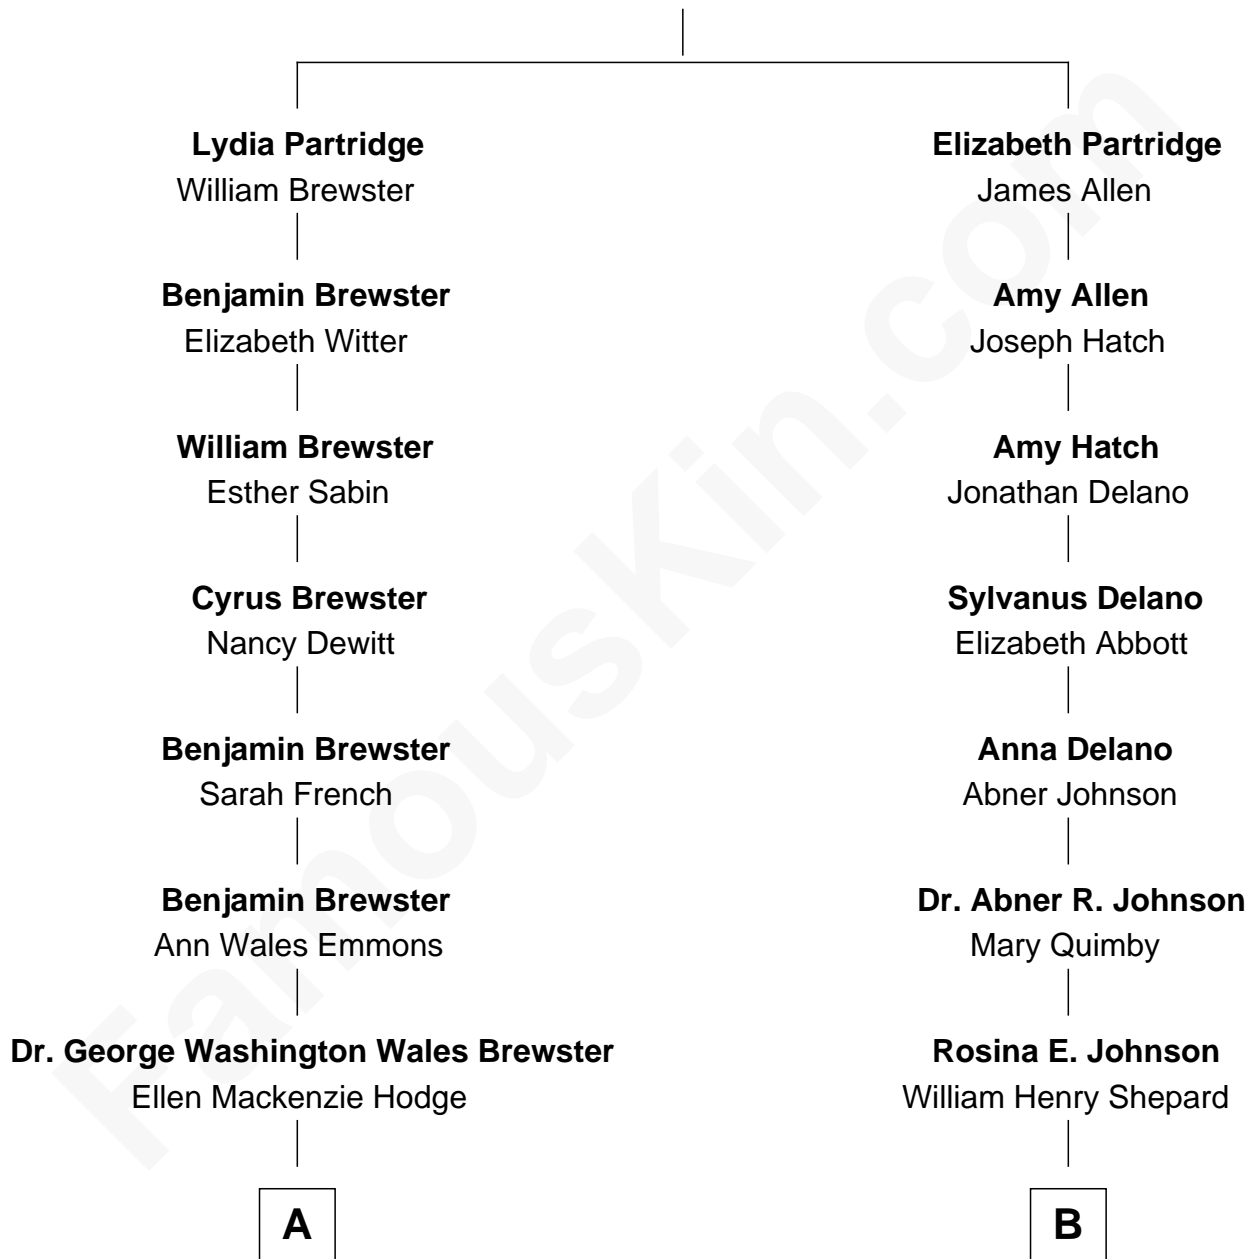

FamousKin.com Relationship Chart of

Paget Brewster

TV Actress

9th cousin of

Alan Shepard

Mercury and Apollo Astronaut

George Partridge

Sarah Tracy

A

George Washington Wales Brewster

Joan Ryerson

Galen Brewster

Hathaway Tew

Paget Brewster

TV Actress

B

Frederick Johnson Shepard

Annie Elizabeth Bartlett

Alan Bartlett Shepard

Pauline Renza Emerson

Alan Shepard

Mercury and Apollo Astronaut