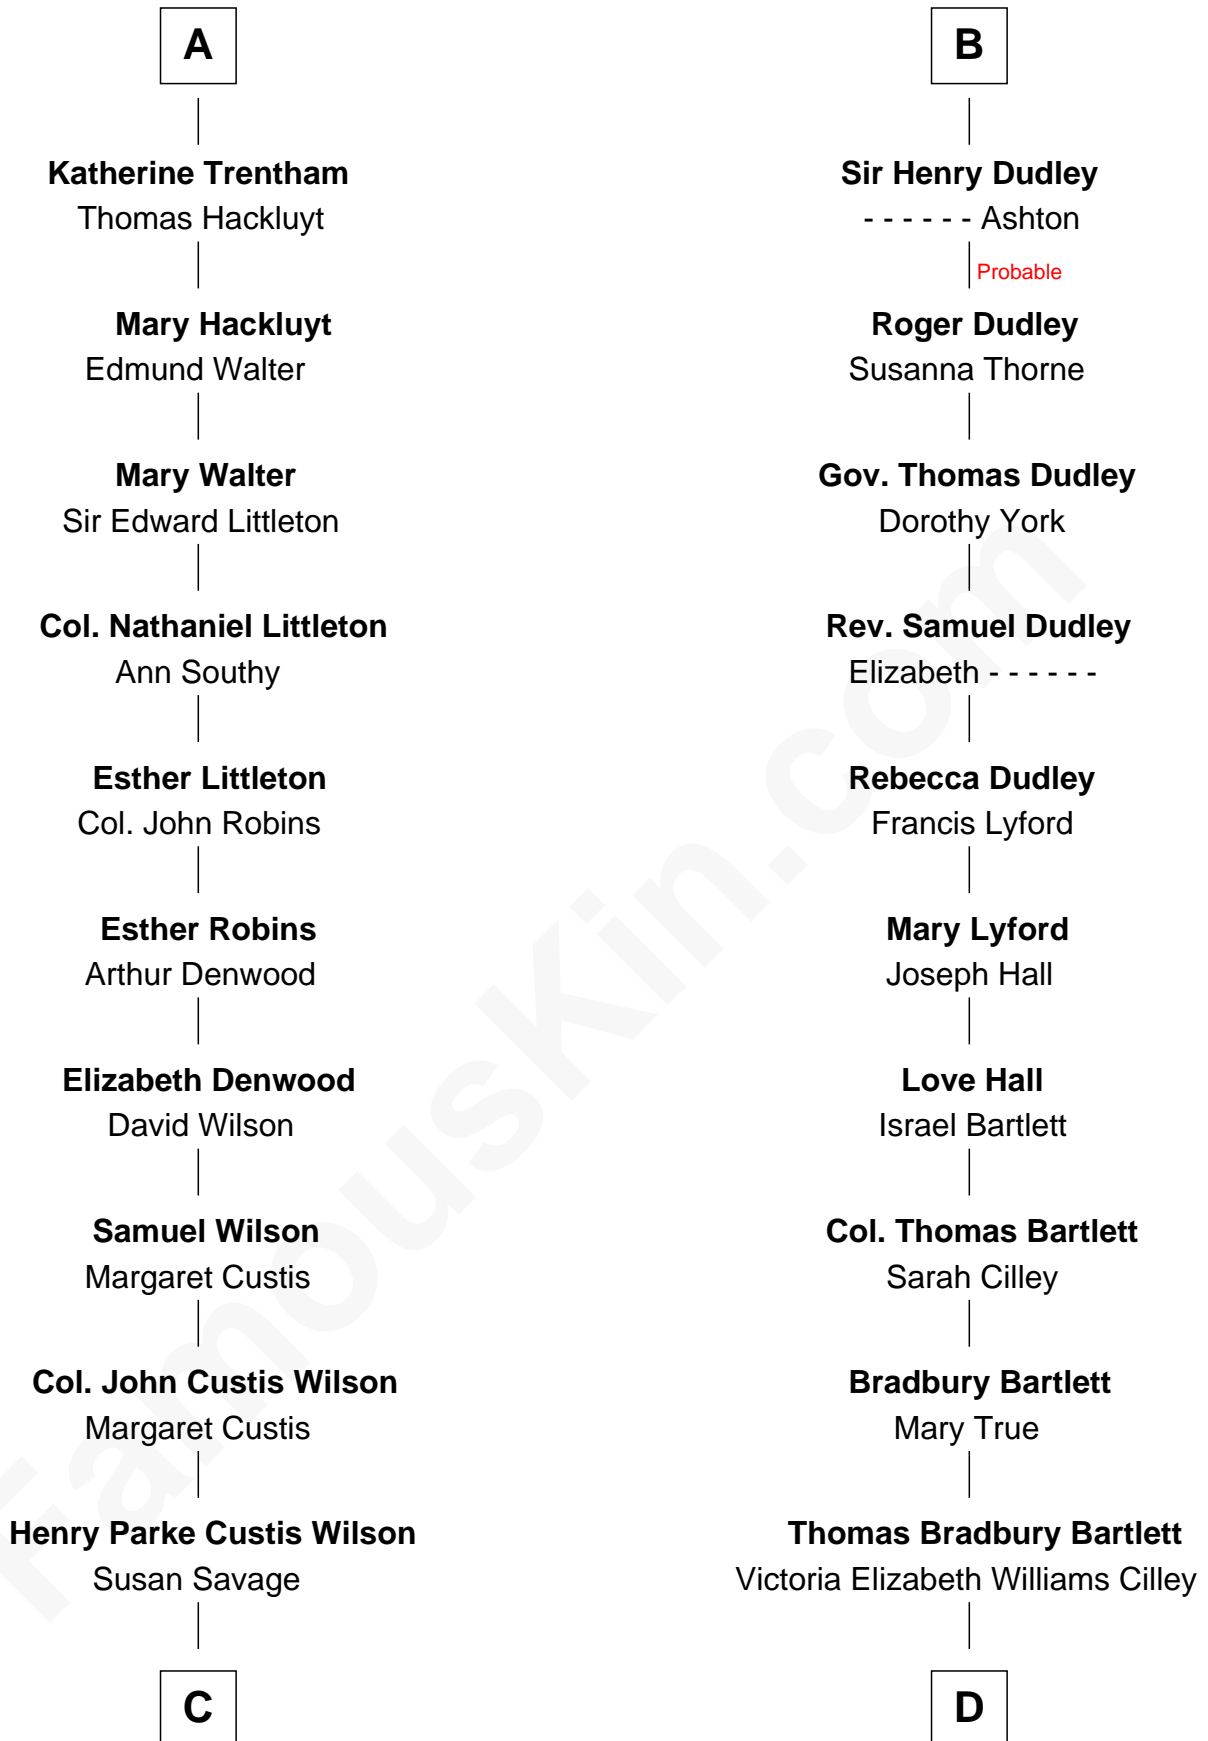

# FamousKin.com Relationship Chart of

**Paget Brewster**

*TV Actress*

19th cousin 2 times removed of

**Alan Shepard**

*Mercury and Apollo Astronaut*

**Ralph de Stafford**

Margaret de Audley

Thomas de Ros

**Margaret de Ros**

Sir Reynold Grey

**Margaret Grey**

Sir William Bonville

**William Bonville**

Elizabeth Harington

**William Bonville**

Katherine Neville

**Cecily Bonville**

Thomas Grey

**Cecily Grey**

Sir John Sutton

**B**

**C**

**Susan Savage Wilson**

John Ledyard Hodge

**Ellen Mackenzie Hodge**

Dr. George Washington Wales Brewster

**George Washington Wales Brewster**

Joan Ryerson

**Galen Brewster**

Hathaway Tew

**Paget Brewster**