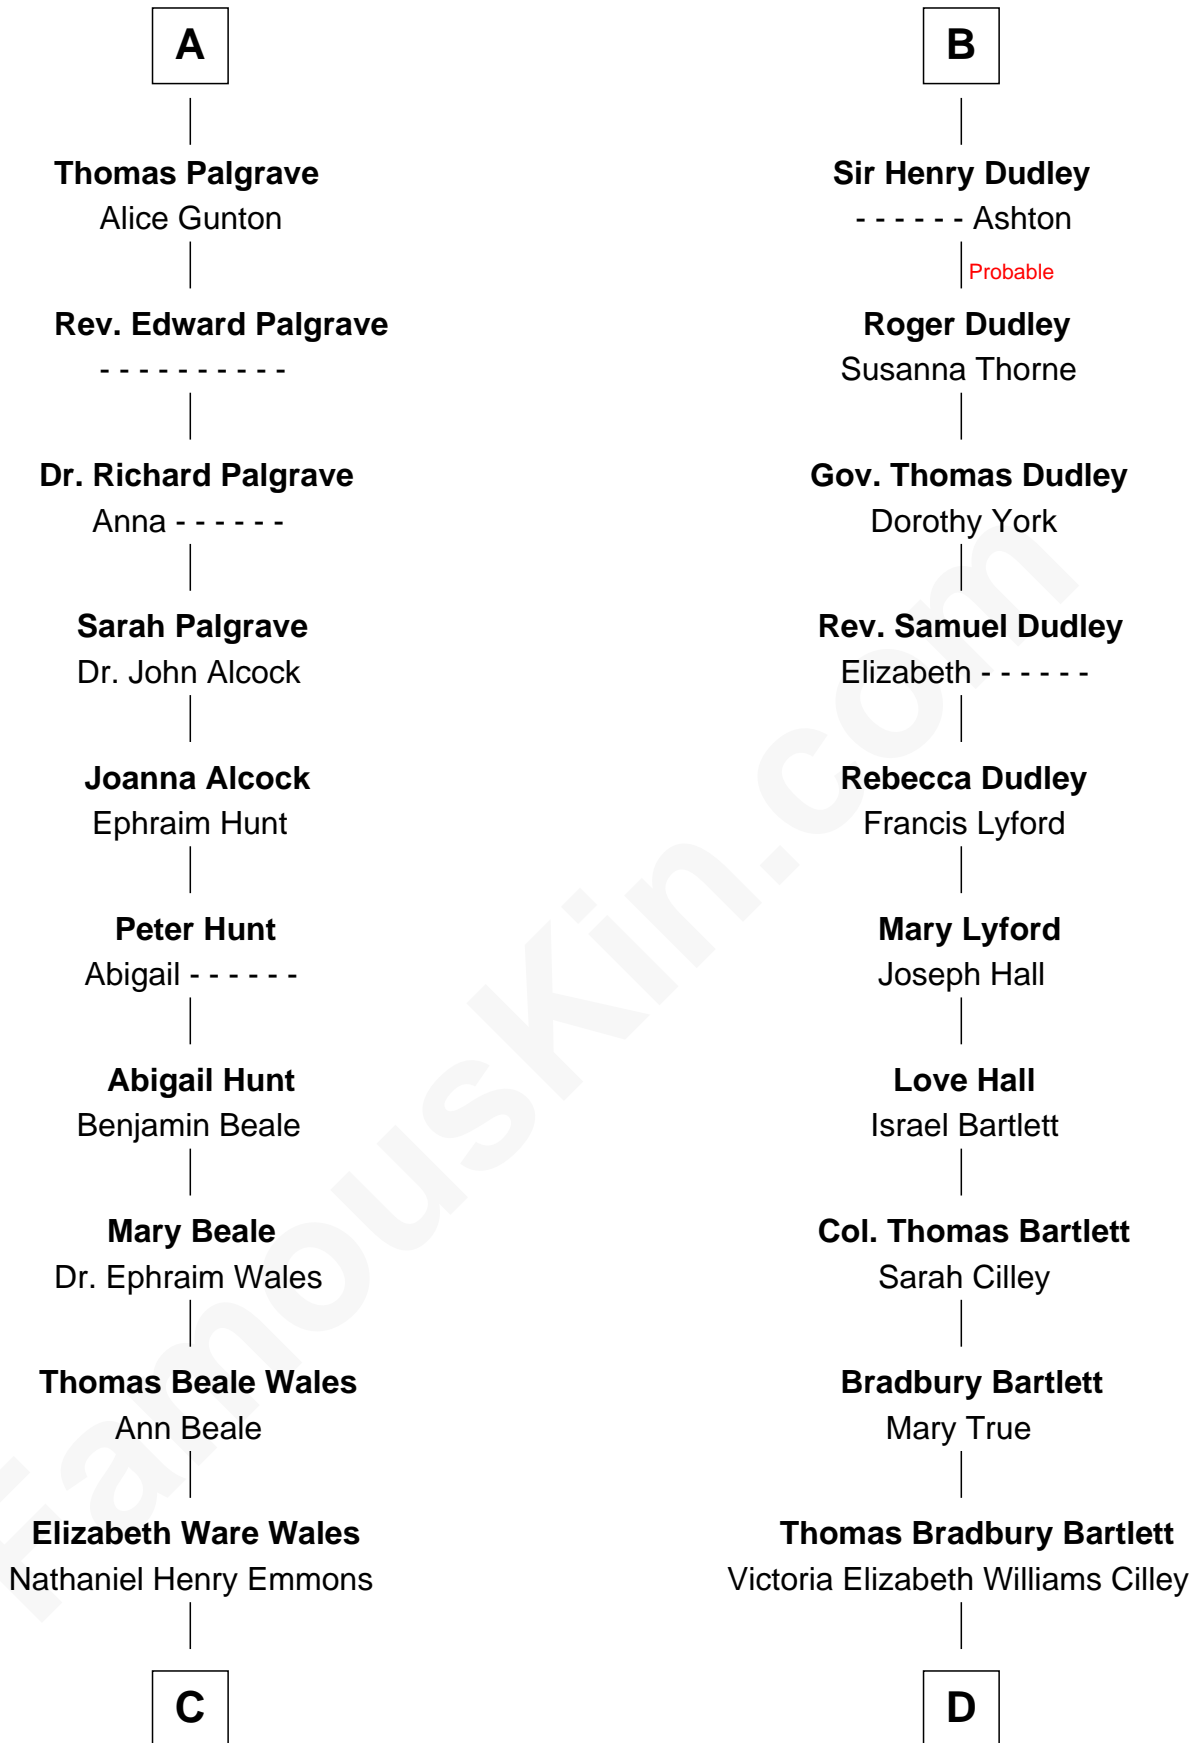

FamousKin.com Relationship Chart of

Paget Brewster

TV Actress

19th cousin 2 times removed of

Alan Shepard

Mercury and Apollo Astronaut

Edmund Fitzalan

Alice de Warenne

Richard Fitzalan
Eleanor Plantagenet

Sir Richard Fitzalan
Elizabeth de Bohun

Elizabeth Fitzalan
Sir Robert Goushill

Elizabeth Goushill
Sir Robert Wingfield

Elizabeth Wingfield
Sir William Brandon

Eleanor Brandon
John Glemham

Anne Glemham
Henry Palgrave

A

Richard Fitzalan
Eleanor Plantagenet

Alice Fitzalan
Sir Thomas de Holand

Eleanor Holand
Edward Cherleton

Joyce Cherleton
Sir John Tiptoft

Joyce Tiptoft
Sir Edmund Sutton

Sir Edward Sutton
Cecily Willoughby

Sir John Sutton
Cecily Grey

B

C

Ann Wales Emmons

Benjamin Brewster

Dr. George Washington Wales Brewster

Ellen Mackenzie Hodge

George Washington Wales Brewster