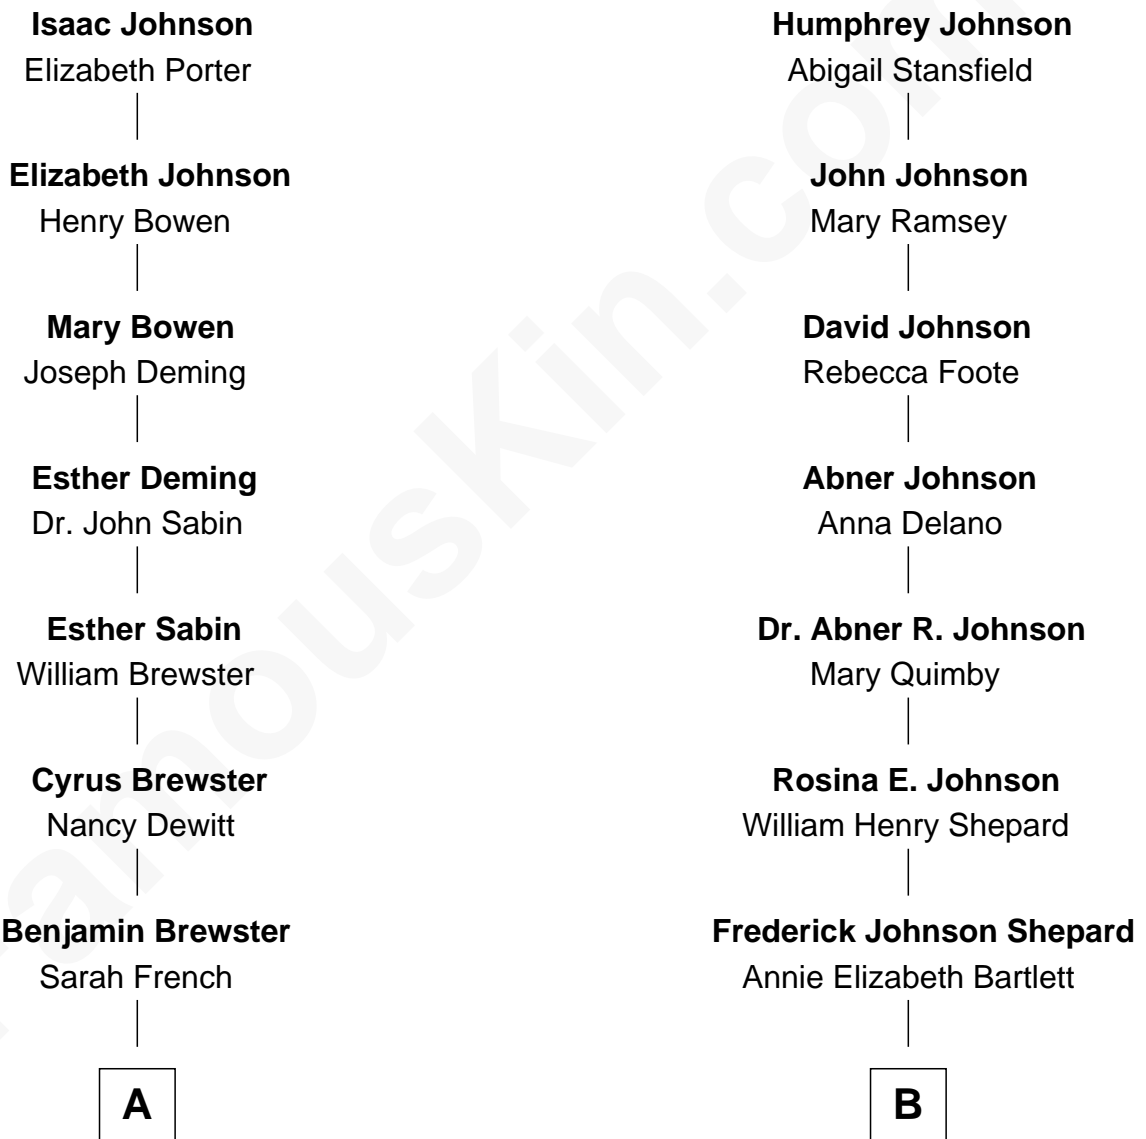

FamousKin.com Relationship Chart of

Paget Brewster

TV Actress

8th cousin 3 times removed of

Alan Shepard

Mercury and Apollo Astronaut

John Johnson

Mary Heath

A

Benjamin Brewster
Ann Wales Emmons

Dr. George Washington Wales Brewster
Ellen Mackenzie Hodge

George Washington Wales Brewster
Joan Ryerson

Galen Brewster
Hathaway Tew

Paget Brewster
TV Actress

B

Alan Bartlett Shepard
Pauline Renza Emerson

Alan Shepard
Mercury and Apollo Astronaut

FamousKin.com