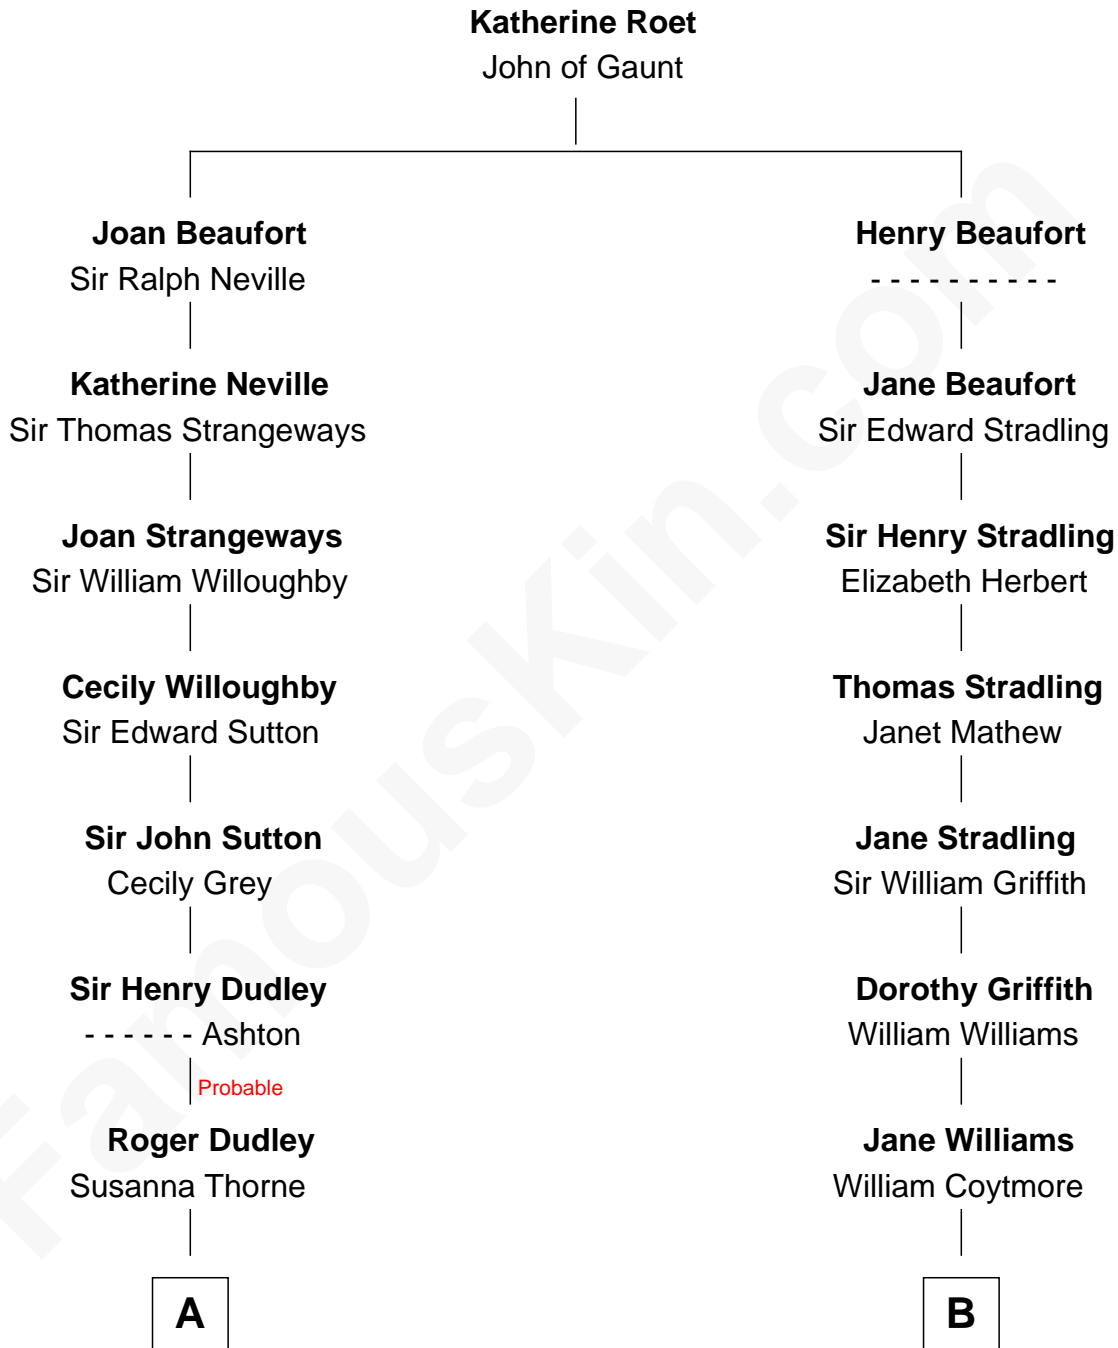

FamousKin.com
Relationship Chart of
Paget Brewster
TV Actress

14th cousin 6 times removed of
John Quincy Adams
6th U.S. President

C

—
Donald Mitchell Ryerson

Isabelle McGenniss

—
Joan Ryerson

George Washington Wales Brewster

—
Galen Brewster

Hathaway Tew

—
Paget Brewster

TV Actress