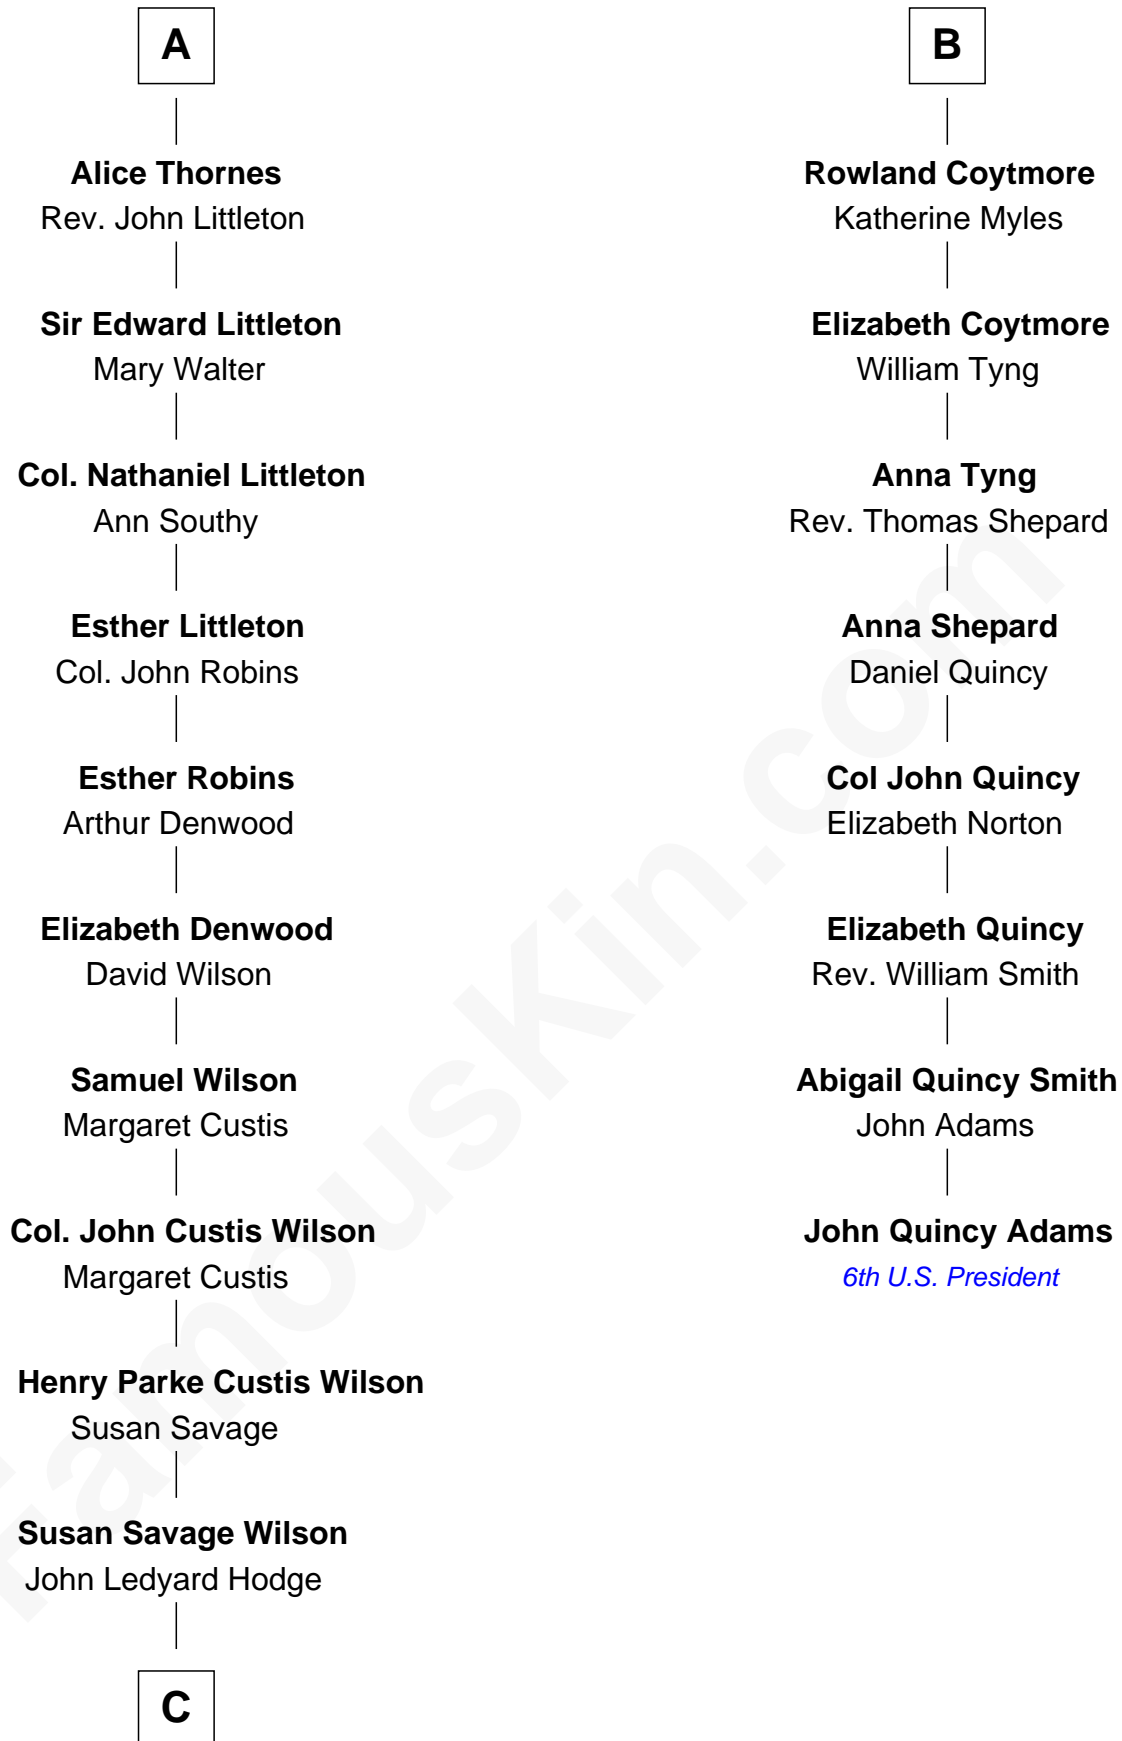

FamousKin.com
Relationship Chart of
Paget Brewster
TV Actress

14th cousin 6 times removed of
John Quincy Adams
6th U.S. President

C

—
Ellen Mackenzie Hodge

Dr. George Washington Wales Brewster

—
George Washington Wales Brewster

Joan Ryerson

—
Galen Brewster

Hathaway Tew

—
Paget Brewster

TV Actress

FamousKin.com