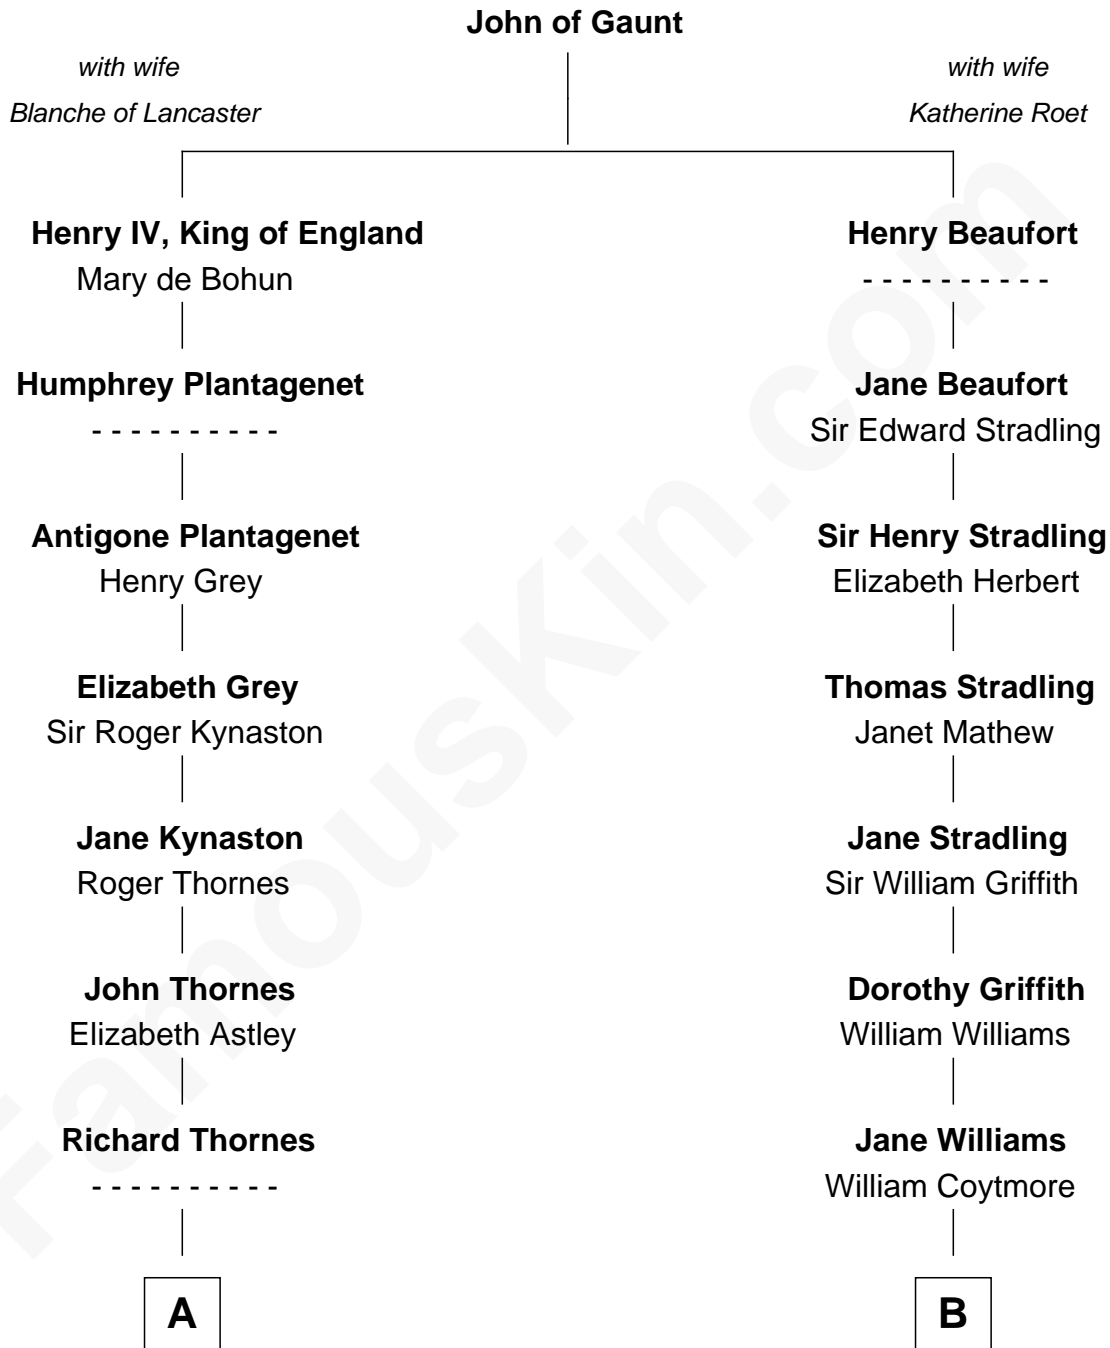

FamousKin.com
Relationship Chart of
Paget Brewster
TV Actress

14th cousin 6 times removed of
John Quincy Adams
6th U.S. President

C

—
Ellen Mackenzie Hodge

Dr. George Washington Wales Brewster

—
George Washington Wales Brewster

Joan Ryerson

—
Galen Brewster

Hathaway Tew

—
Paget Brewster

TV Actress

FamousKin.com