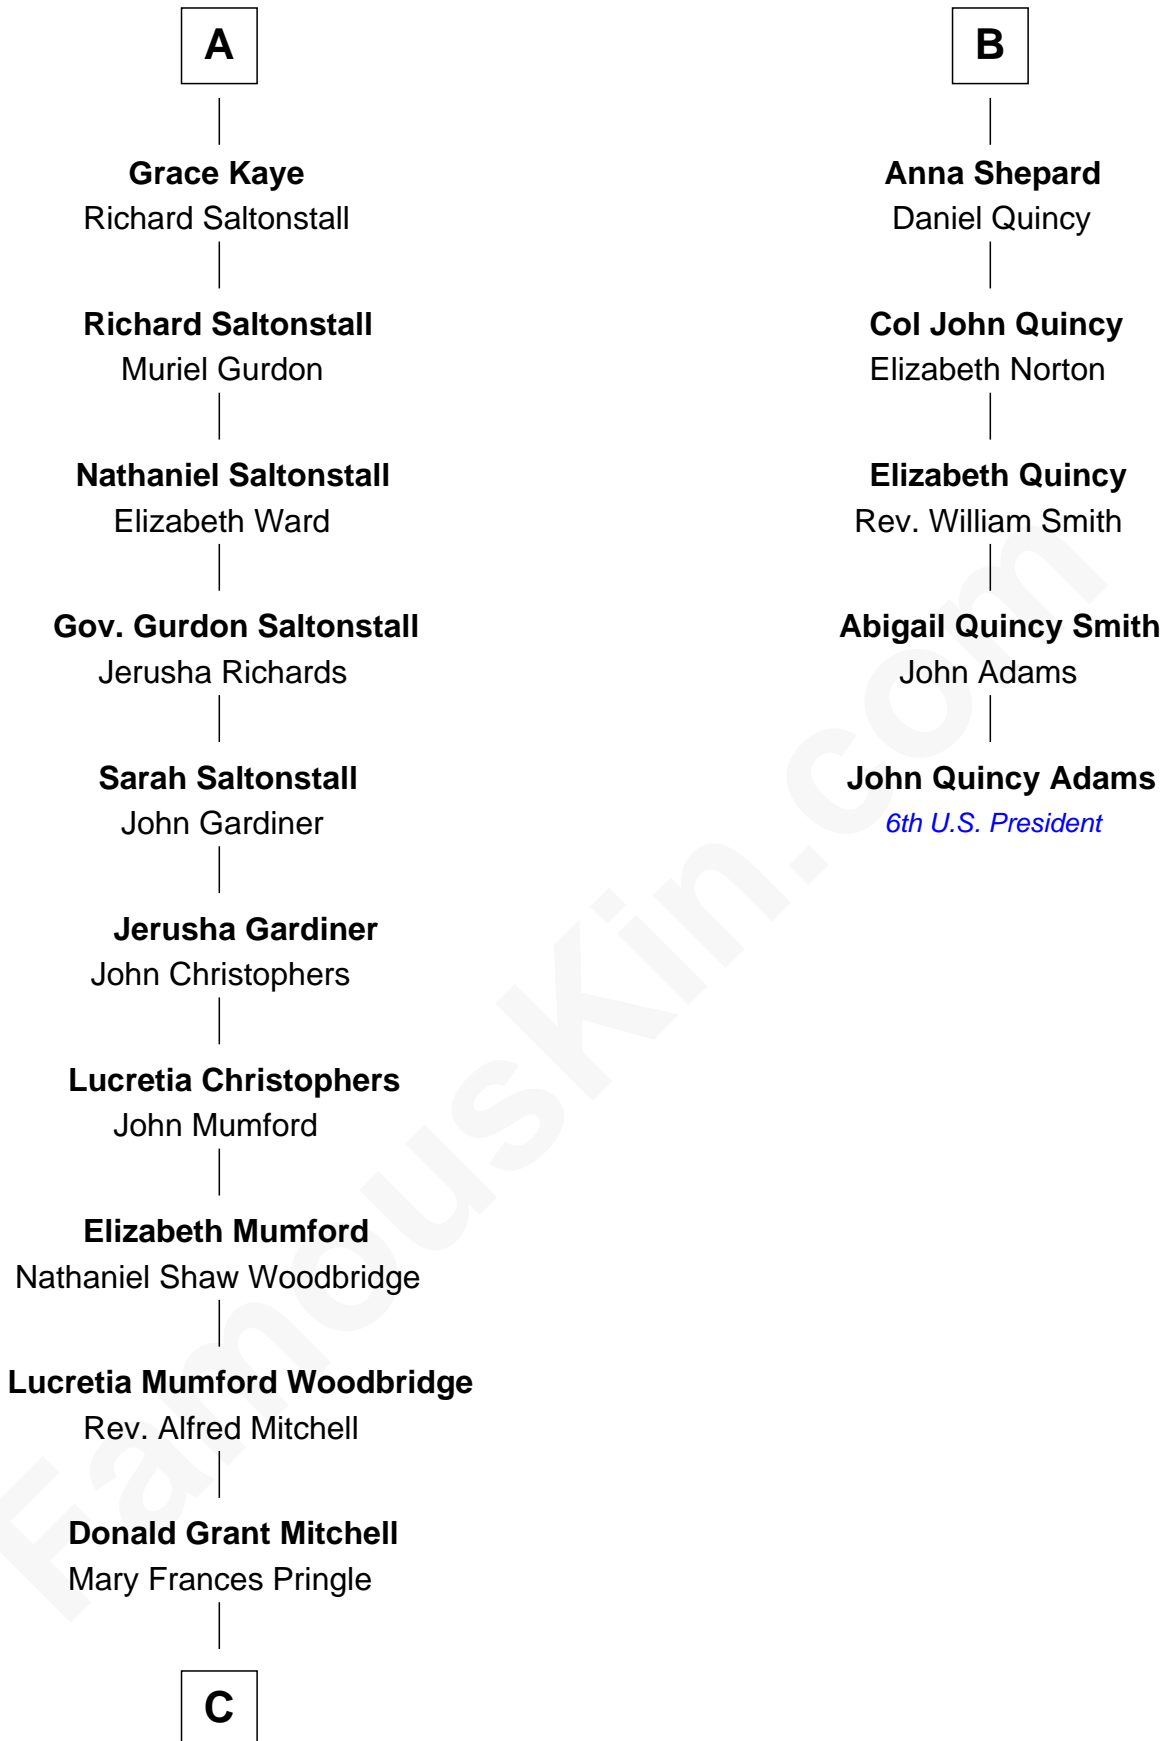

FamousKin.com
Relationship Chart of
Paget Brewster
TV Actress

11th cousin 10 times removed of
John Quincy Adams
6th U.S. President

C

—
Mary Pringle Mitchell
Edward Larned Ryerson

—
Donald Mitchell Ryerson
Isabelle McGenniss

—
Joan Ryerson
George Washington Wales Brewster

—
Galen Brewster
Hathaway Tew

—
Paget Brewster
TV Actress