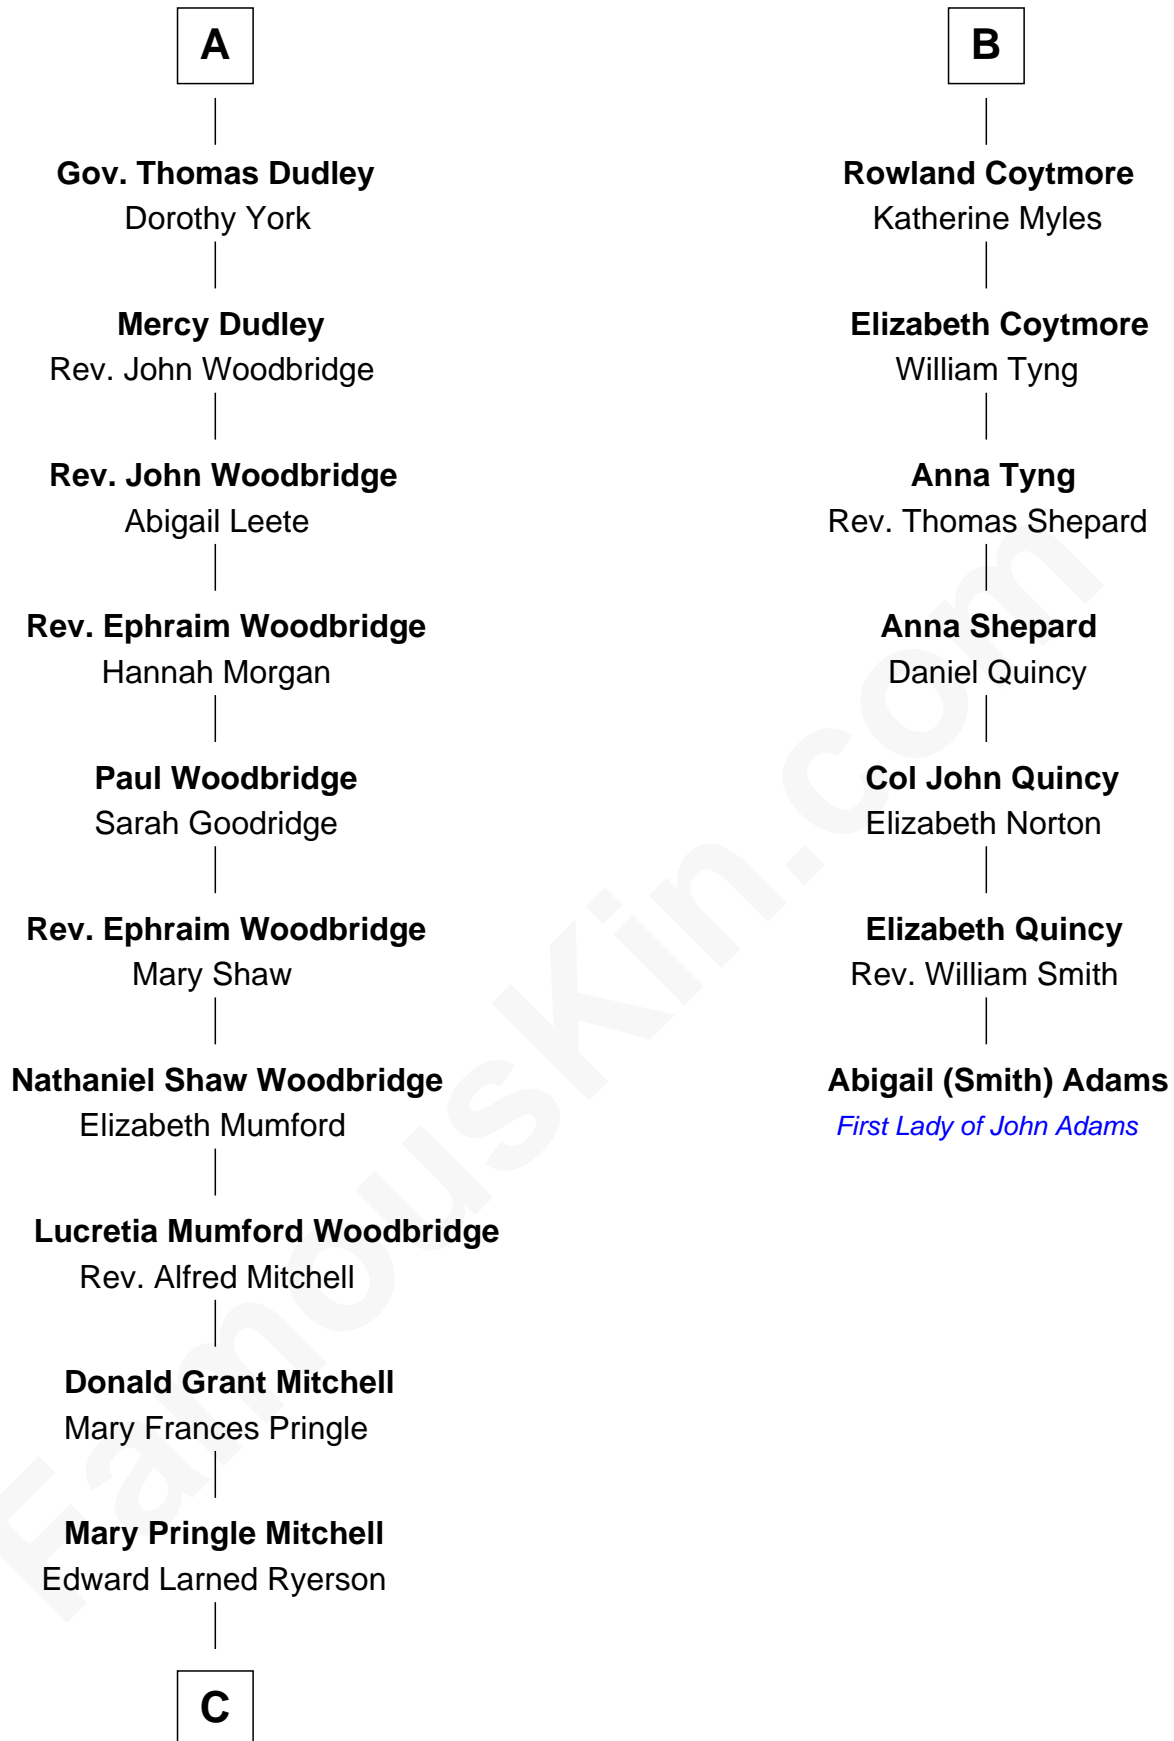

FamousKin.com Relationship Chart of

Paget Brewster

TV Actress

13th cousin 7 times removed of

Abigail (Smith) Adams

First Lady of President John Adams

Katherine Roet

John of Gaunt

C

—
Donald Mitchell Ryerson

Isabelle McGenniss

—
Joan Ryerson

George Washington Wales Brewster

—
Galen Brewster

Hathaway Tew

—
Paget Brewster