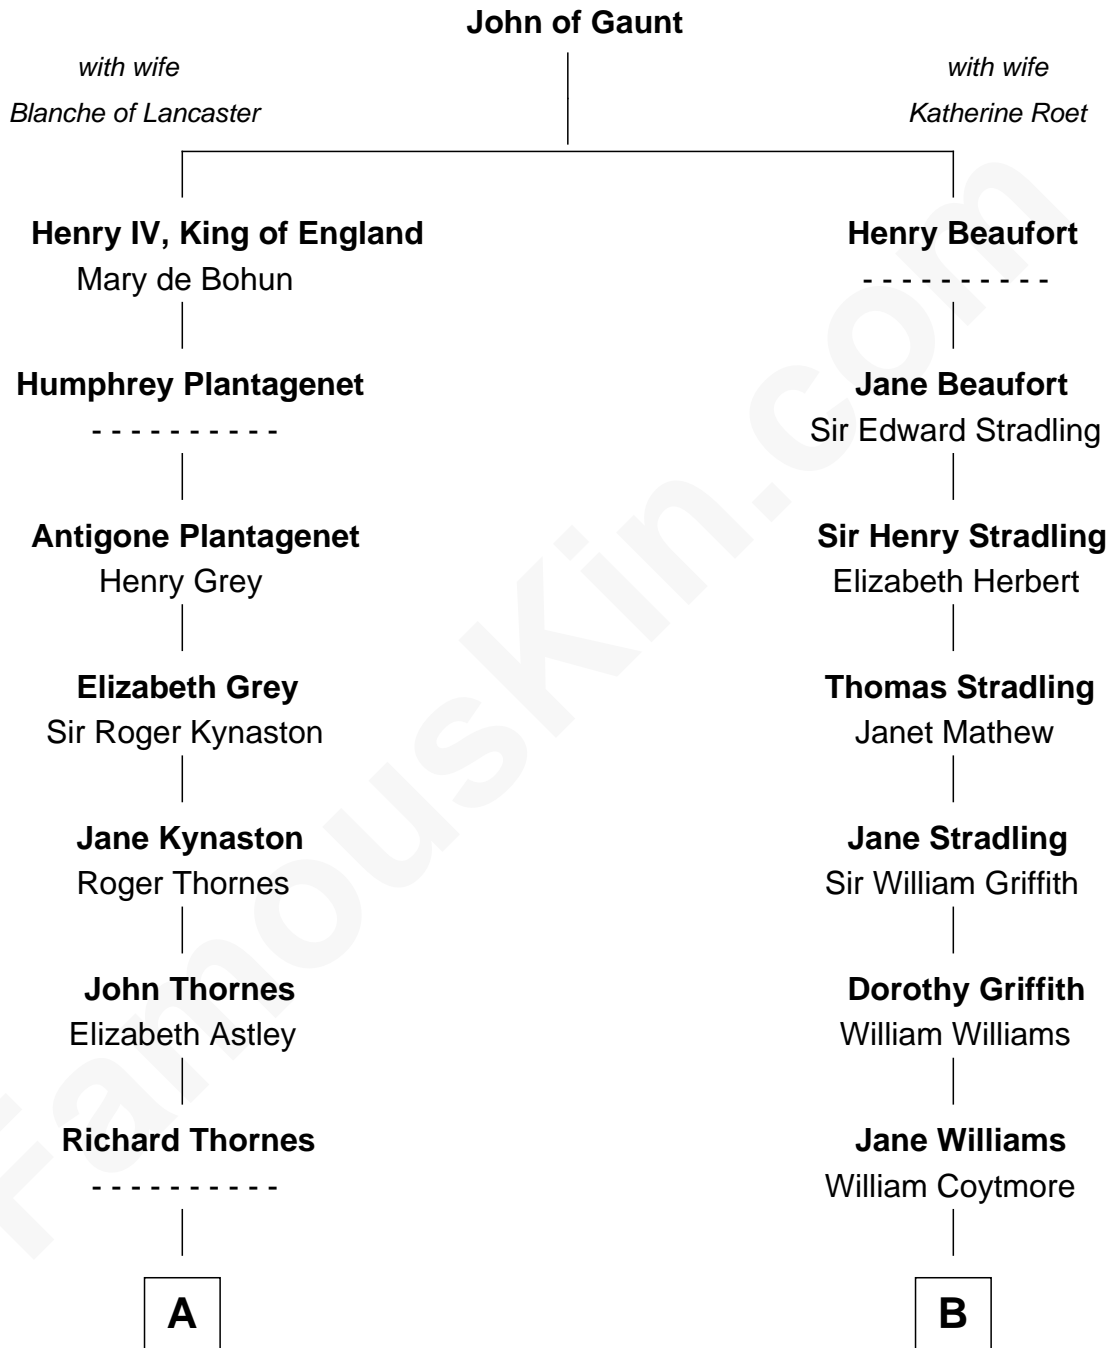

**FamousKin.com**  
**Relationship Chart of**  
**Paget Brewster**  
*TV Actress*

13th cousin 7 times removed of

**Abigail (Smith) Adams**  
*First Lady of President John Adams*

**C**

—  
**Ellen Mackenzie Hodge**

Dr. George Washington Wales Brewster

—  
**George Washington Wales Brewster**

Joan Ryerson

—  
**Galen Brewster**

Hathaway Tew

—  
**Paget Brewster**

*TV Actress*

FamousKin.com