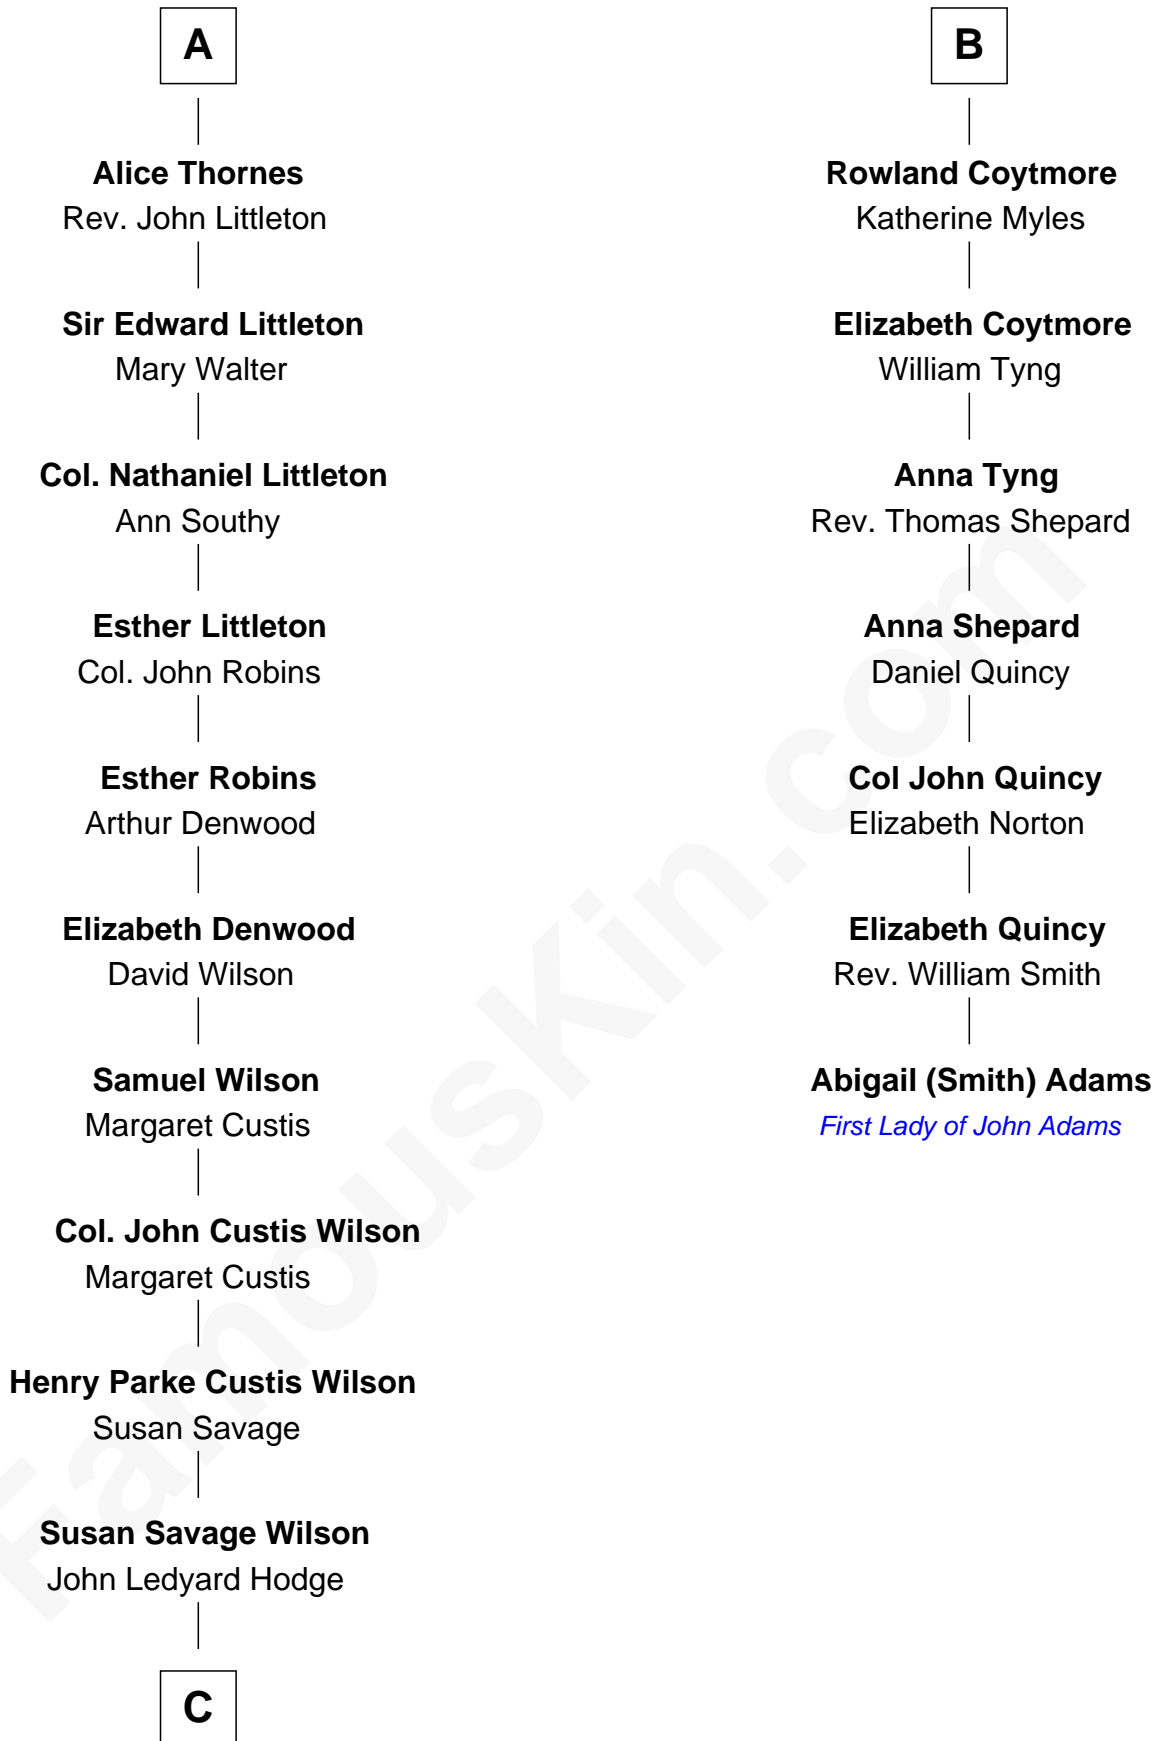

**FamousKin.com**  
**Relationship Chart of**  
**Paget Brewster**  
*TV Actress*

13th cousin 7 times removed of

**Abigail (Smith) Adams**  
*First Lady of President John Adams*

**C**

—  
**Ellen Mackenzie Hodge**

Dr. George Washington Wales Brewster

—  
**George Washington Wales Brewster**

Joan Ryerson

—  
**Galen Brewster**

Hathaway Tew

—  
**Paget Brewster**

*TV Actress*

FamousKin.com