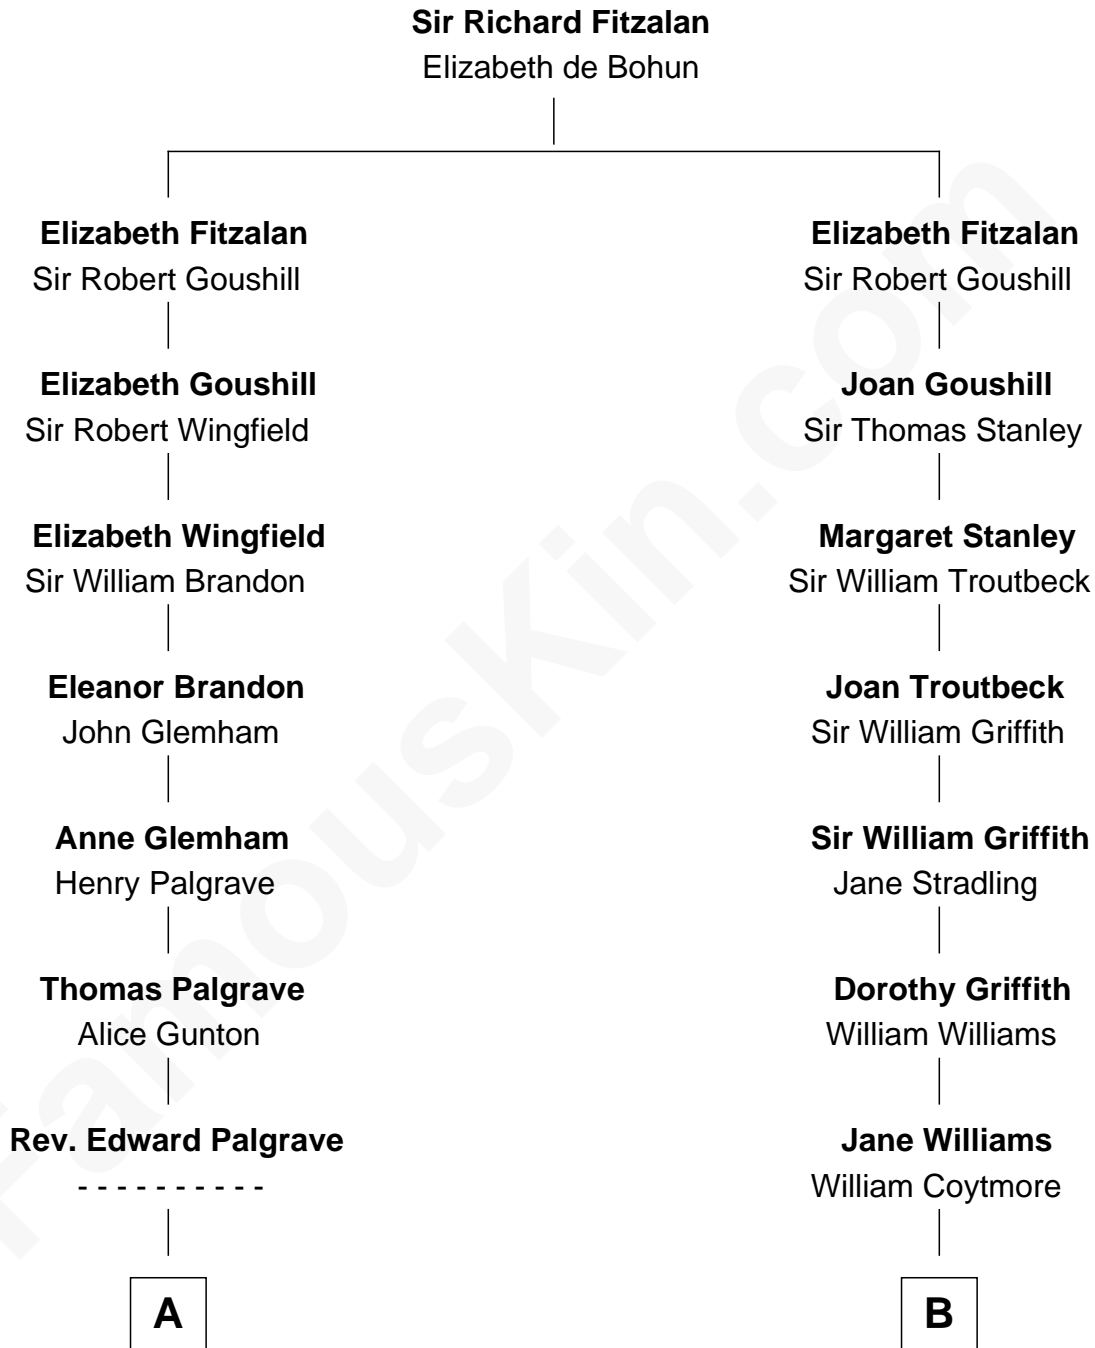

FamousKin.com
Relationship Chart of
Paget Brewster
TV Actress

13th cousin 6 times removed of

Abigail (Smith) Adams
First Lady of President John Adams

C

George Washington Wales Brewster

Joan Ryerson

Galen Brewster

Hathaway Tew

Paget Brewster

TV Actress

FamousKin.com