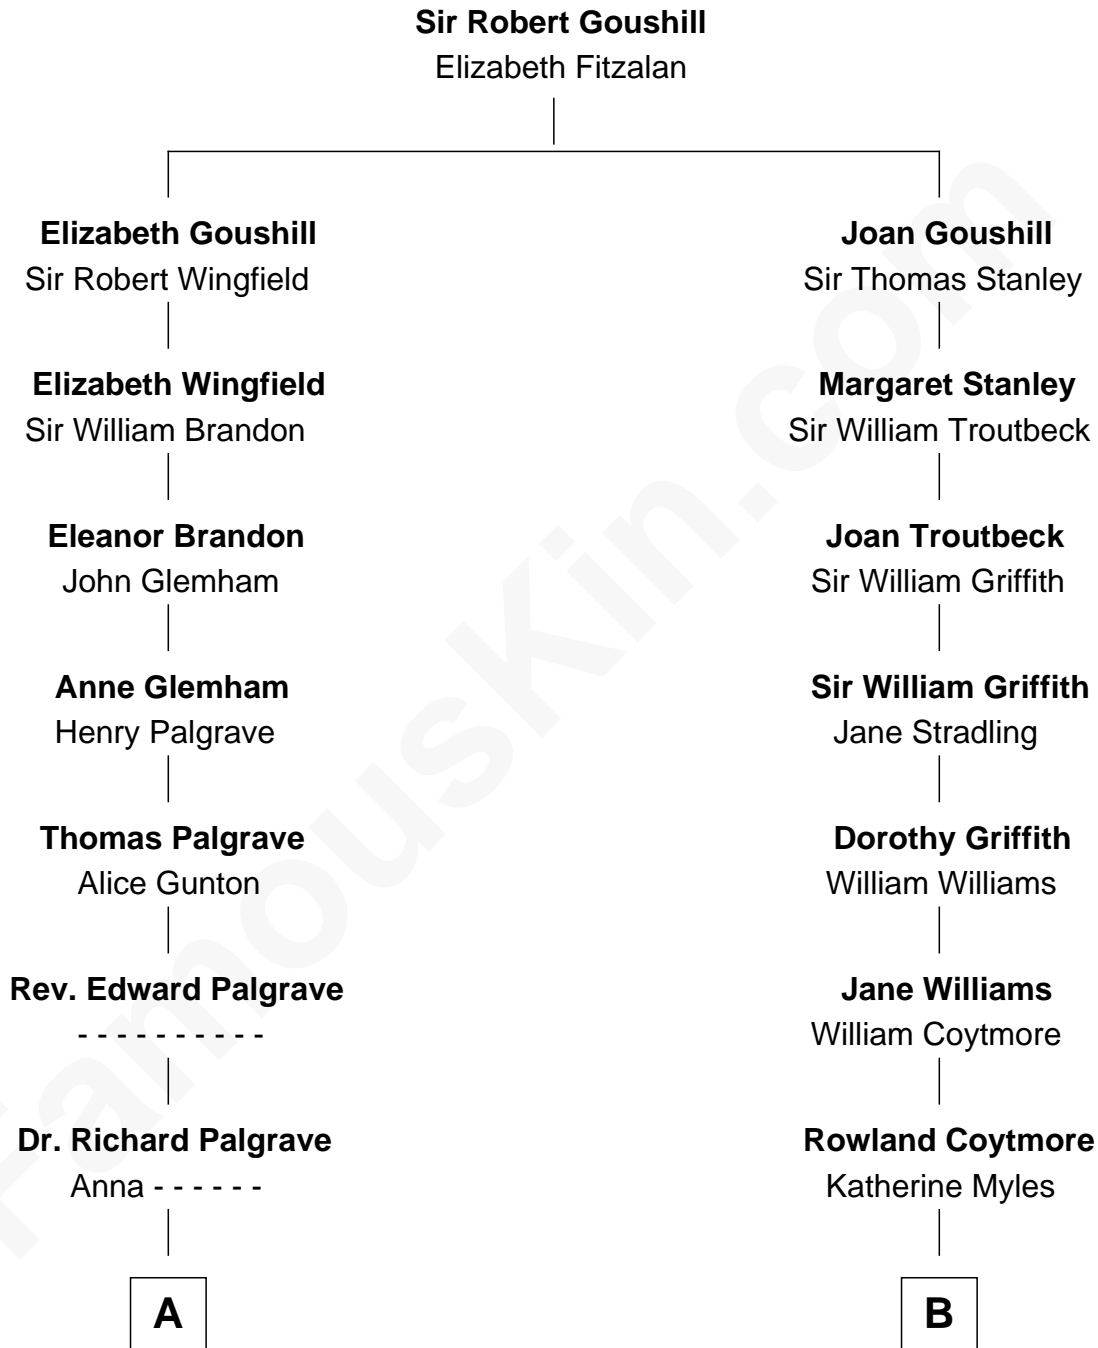

**FamousKin.com**  
**Relationship Chart of**  
**Paget Brewster**  
*TV Actress*

12th cousin 6 times removed of

**Abigail (Smith) Adams**  
*First Lady of President John Adams*

**C**

—  
**Galen Brewster**  
Hathaway Tew

—  
**Paget Brewster**  
*TV Actress*

FamousKin.com