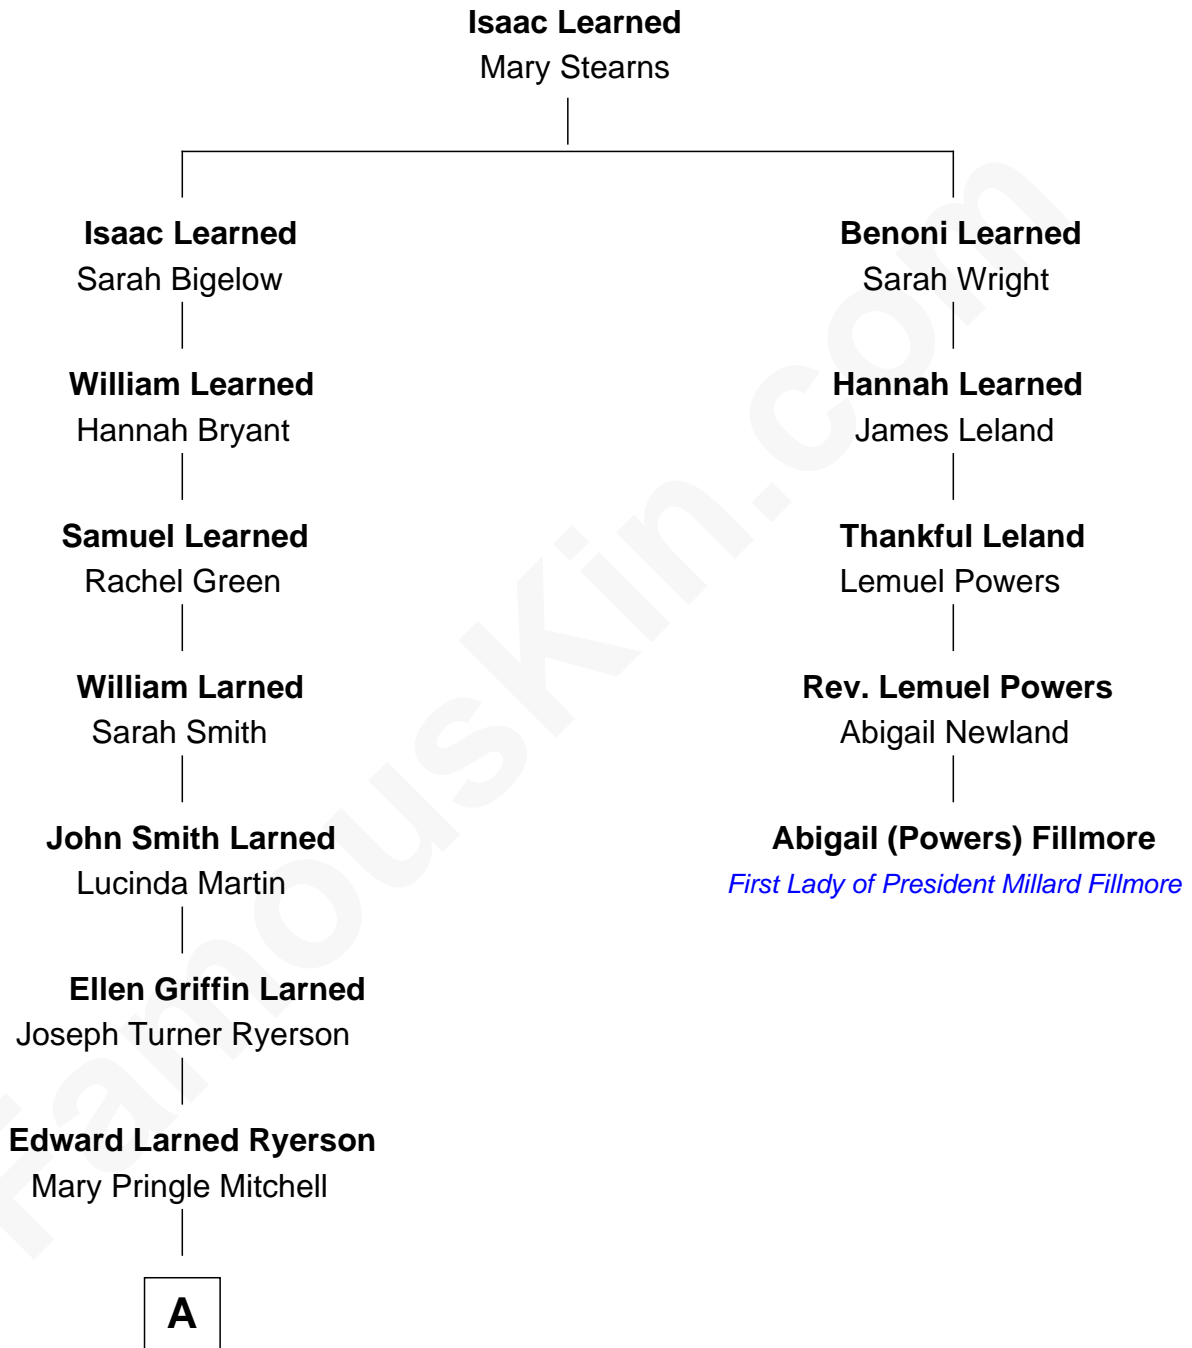

FamousKin.com
Relationship Chart of
Paget Brewster
TV Actress

4th cousin 6 times removed of

Abigail (Powers) Fillmore
First Lady of President Millard Fillmore

A

—
Donald Mitchell Ryerson

Isabelle McGenniss

—
Joan Ryerson

George Washington Wales Brewster

—
Galen Brewster

Hathaway Tew

—
Paget Brewster

TV Actress

FamousKin.com