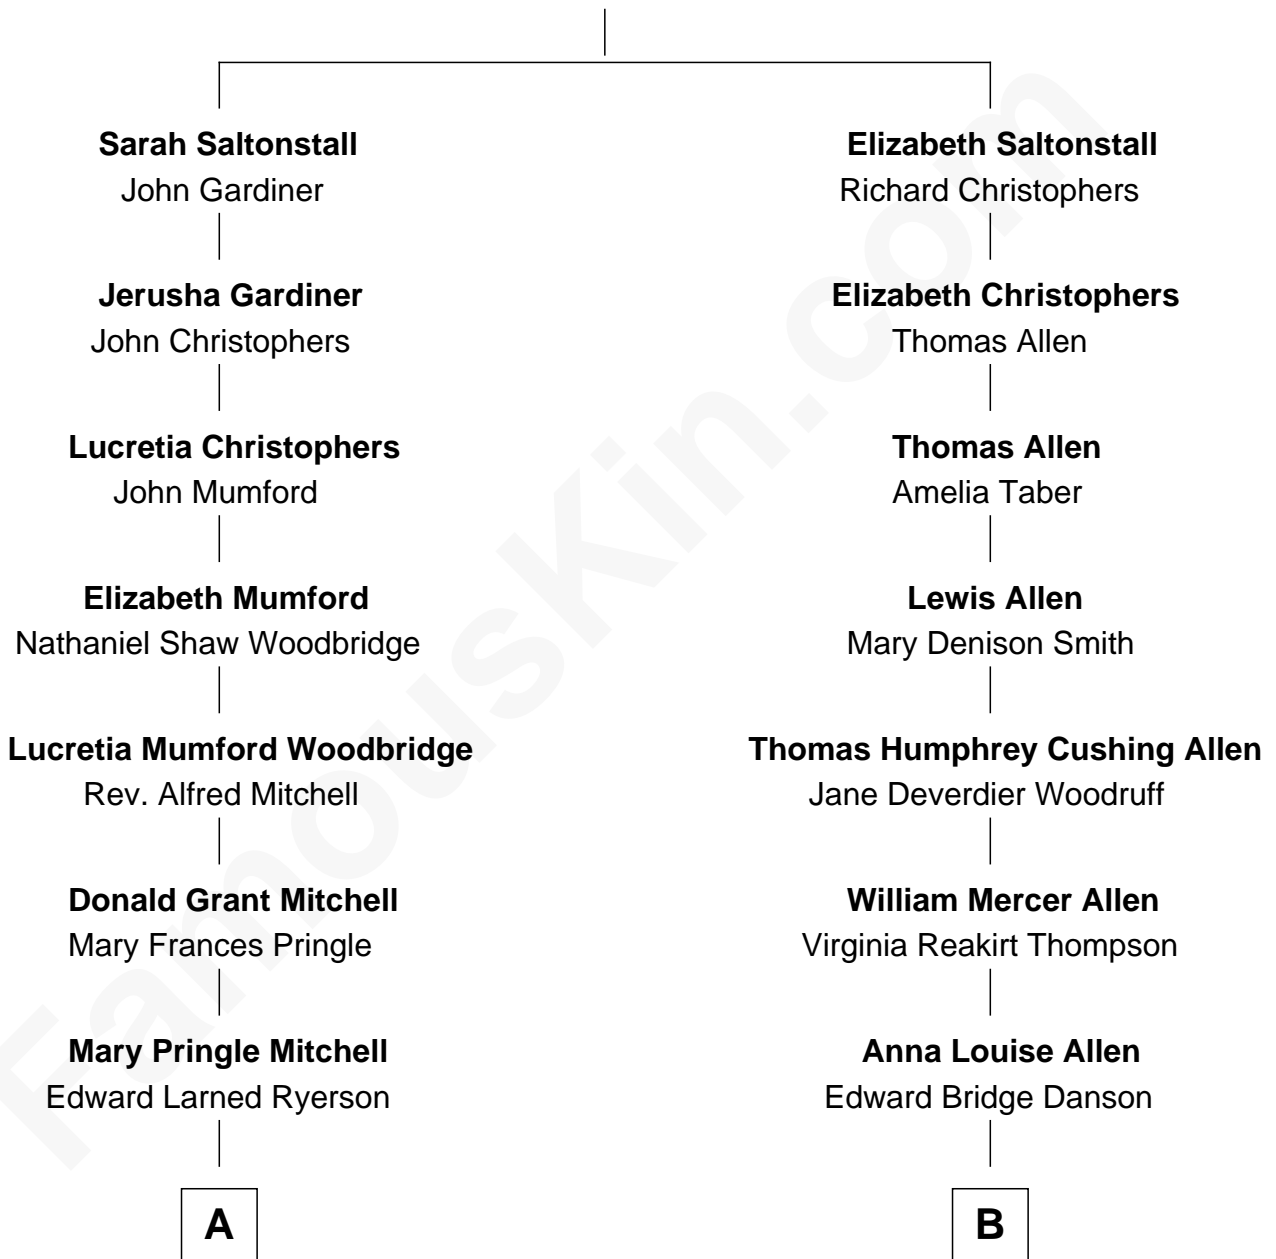

FamousKin.com Relationship Chart of

Paget Brewster

TV Actress

8th cousin 2 times removed of

Ted Danson

TV Actor - "Cheers", "CSI"

Gov. Gurdon Saltonstall

Jerusha Richards

A

Donald Mitchell Ryerson

Isabelle McGenniss

Joan Ryerson

George Washington Wales Brewster

Galen Brewster

Hathaway Tew

Paget Brewster