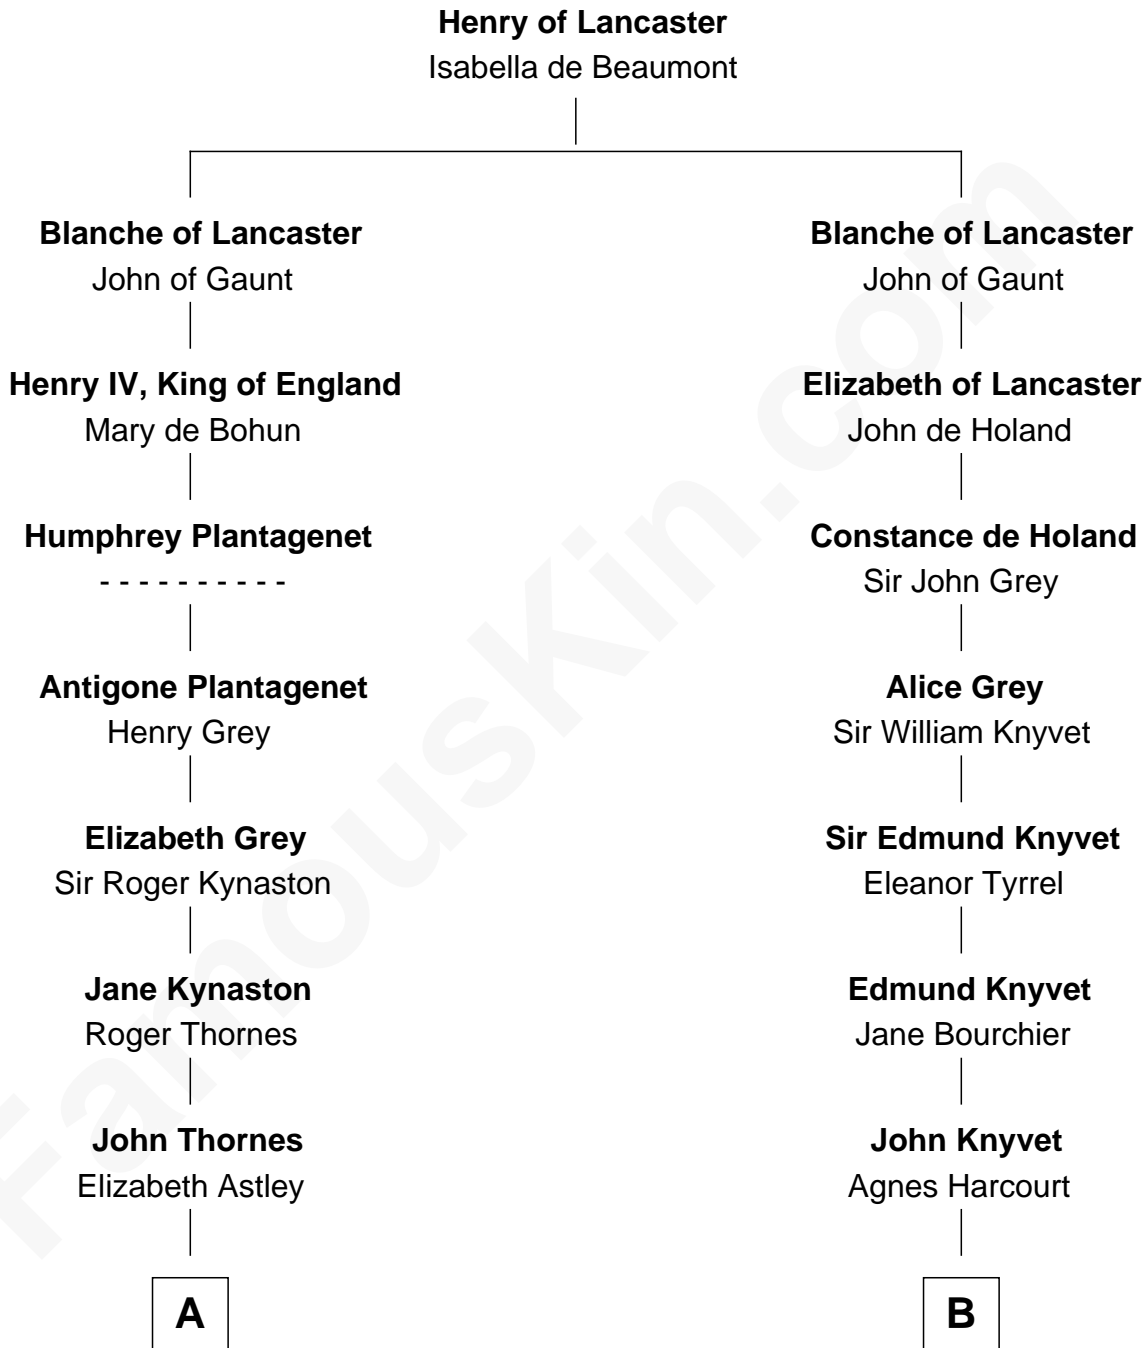

# FamousKin.com Relationship Chart of

**Paget Brewster**

*TV Actress*

20th cousin 1 time removed of

**Ted Danson**

*TV Actor - "Cheers", "CSI"*

**C**

**Susan Savage Wilson**

John Ledyard Hodge

**Ellen Mackenzie Hodge**

Dr. George Washington Wales Brewster

**George Washington Wales Brewster**

Joan Ryerson

**Galen Brewster**

Hathaway Tew

**Paget Brewster**

*TV Actress*

**D**

**William Mercer Allen**

Virginia Reakirt Thompson

**Anna Louise Allen**

Edward Bridge Danson

**Edward Bridge Danson**

Jessica Harriet MacMaster