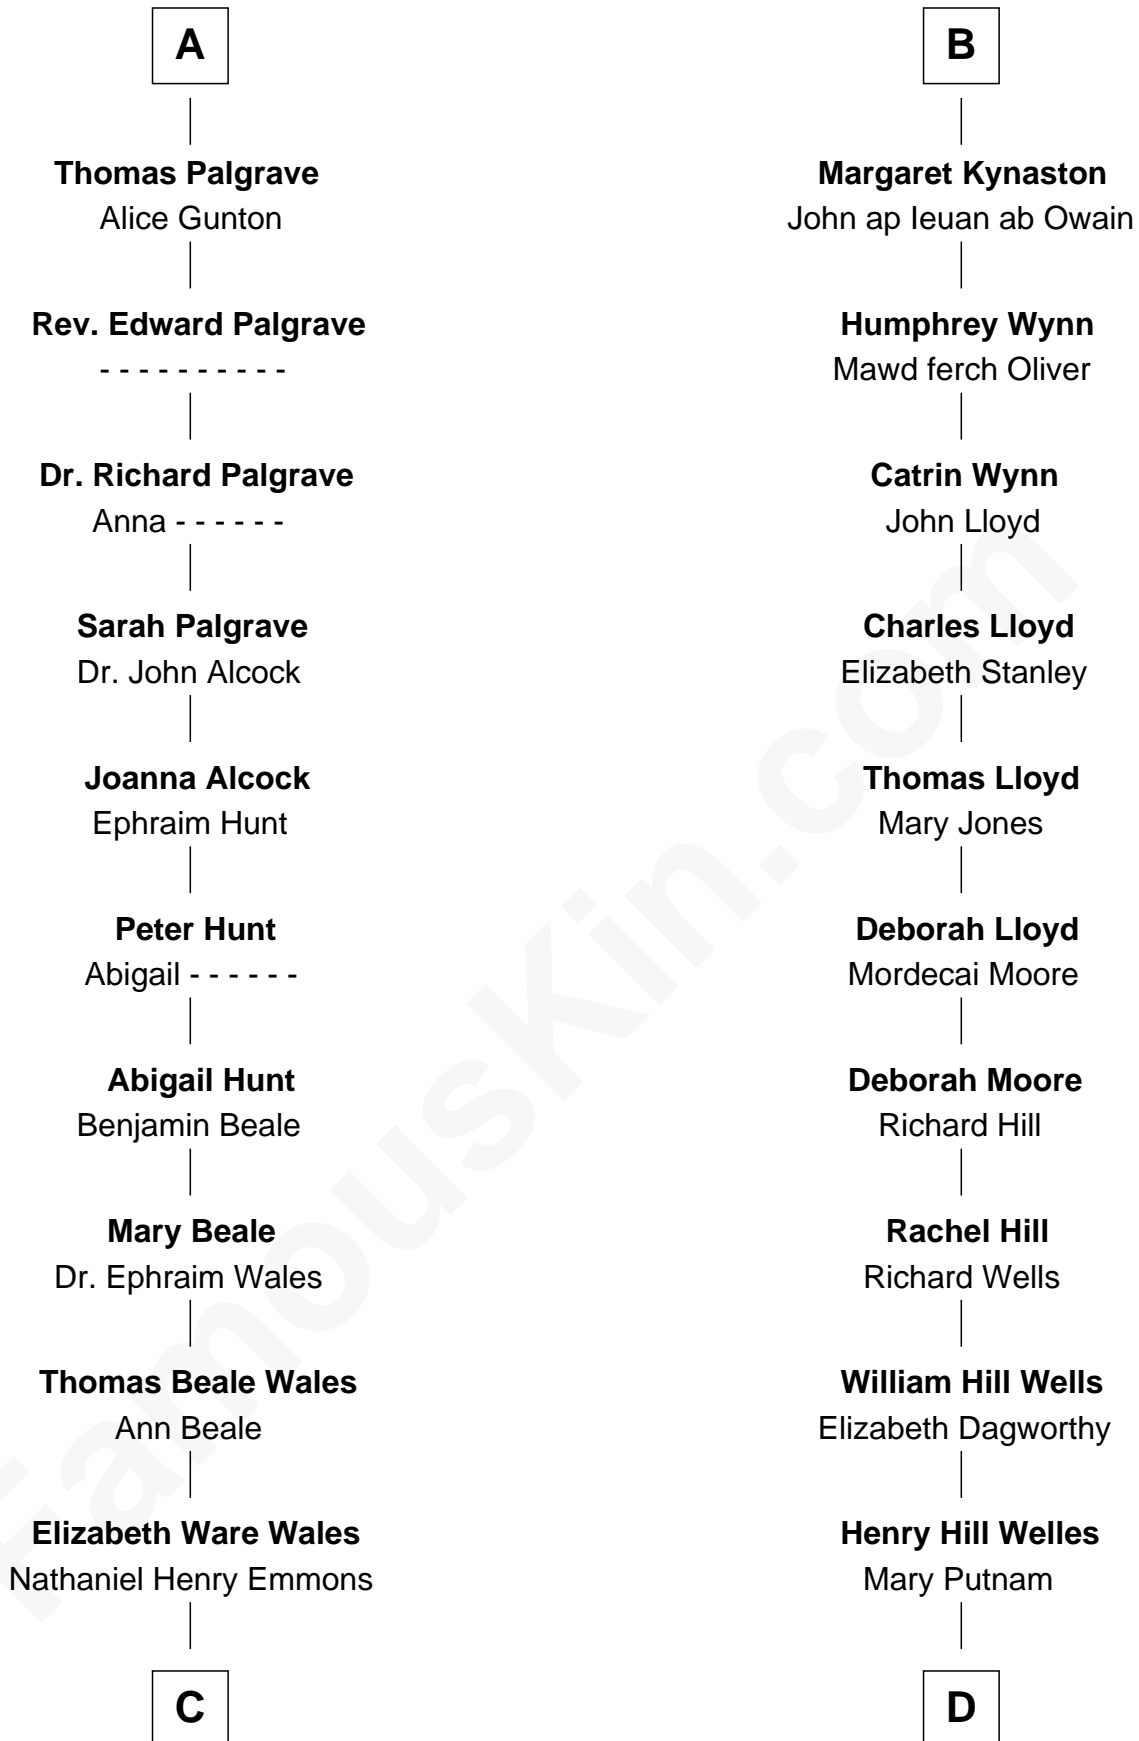

FamousKin.com Relationship Chart of

Paget Brewster

TV Actress

19th cousin 2 times removed of

Orson Welles

Radio, Stage, and Movie Actor

Bartholomew de Badlesmere

Margaret de Clare

Elizabeth de Badlesmere

Sir William de Bohun

Elizabeth de Bohun

Sir Richard Fitzalan

Elizabeth Fitzalan

Sir Robert Goushill

Elizabeth Goushill

Sir Robert Wingfield

Sir William de Bohun

Humphrey de Bohun

Joan Fitzalan

Mary de Bohun

Henry IV, King of England

Humphrey Plantagenet

Antigone Plantagenet

Henry Grey

Elizabeth Grey

Sir Roger Kynaston

Humphrey Kynaston

Elsbeth ferch Maredudd

B

C

Ann Wales Emmons

Benjamin Brewster