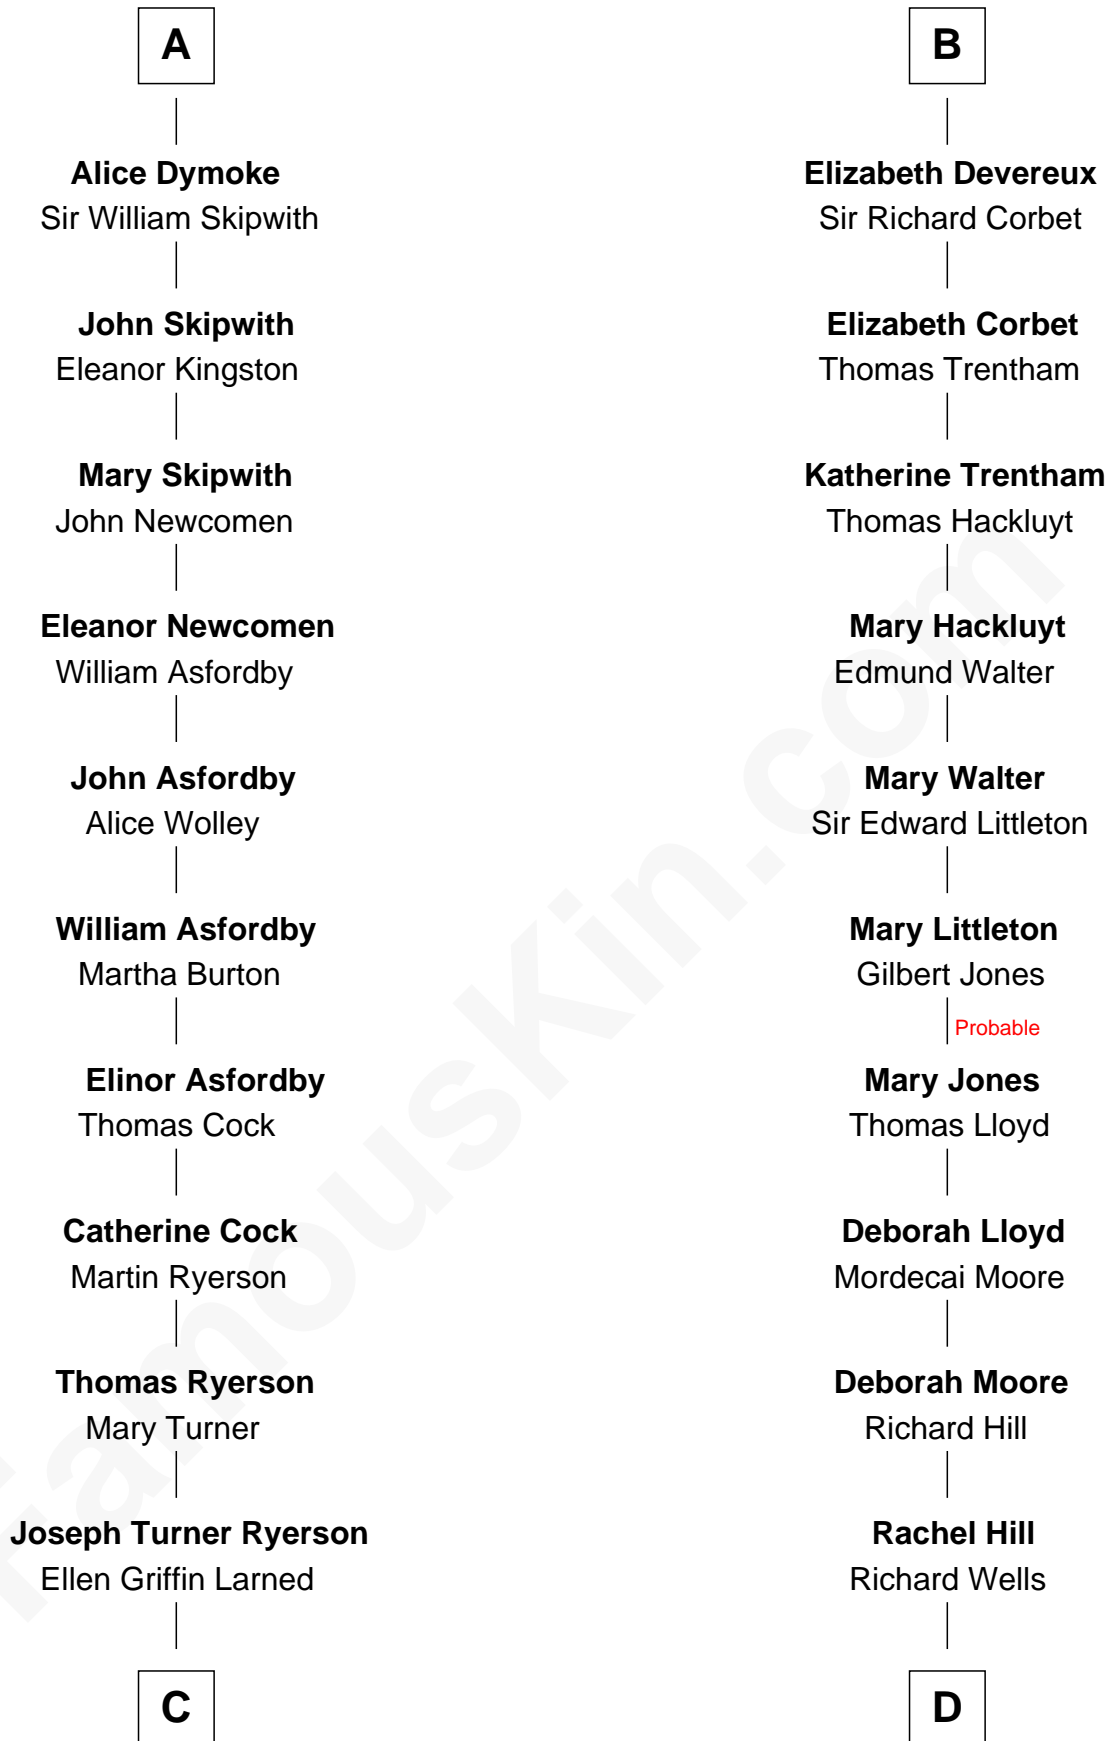

# FamousKin.com Relationship Chart of

**Paget Brewster**

*TV Actress*

21st cousin of

**Orson Welles**

*Radio, Stage, and Movie Actor*

**Sir Hugh I de Audley**

Iseult de Mortimer

**C**

**Edward Larned Ryerson**

Mary Pringle Mitchell

**Donald Mitchell Ryerson**

Isabelle McGenniss

**Joan Ryerson**

George Washington Wales Brewster

**Galen Brewster**

Hathaway Tew

**Paget Brewster**

*TV Actress*

**D**

**William Hill Wells**

Elizabeth Dagworthy

**Henry Hill Welles**

Mary Putnam