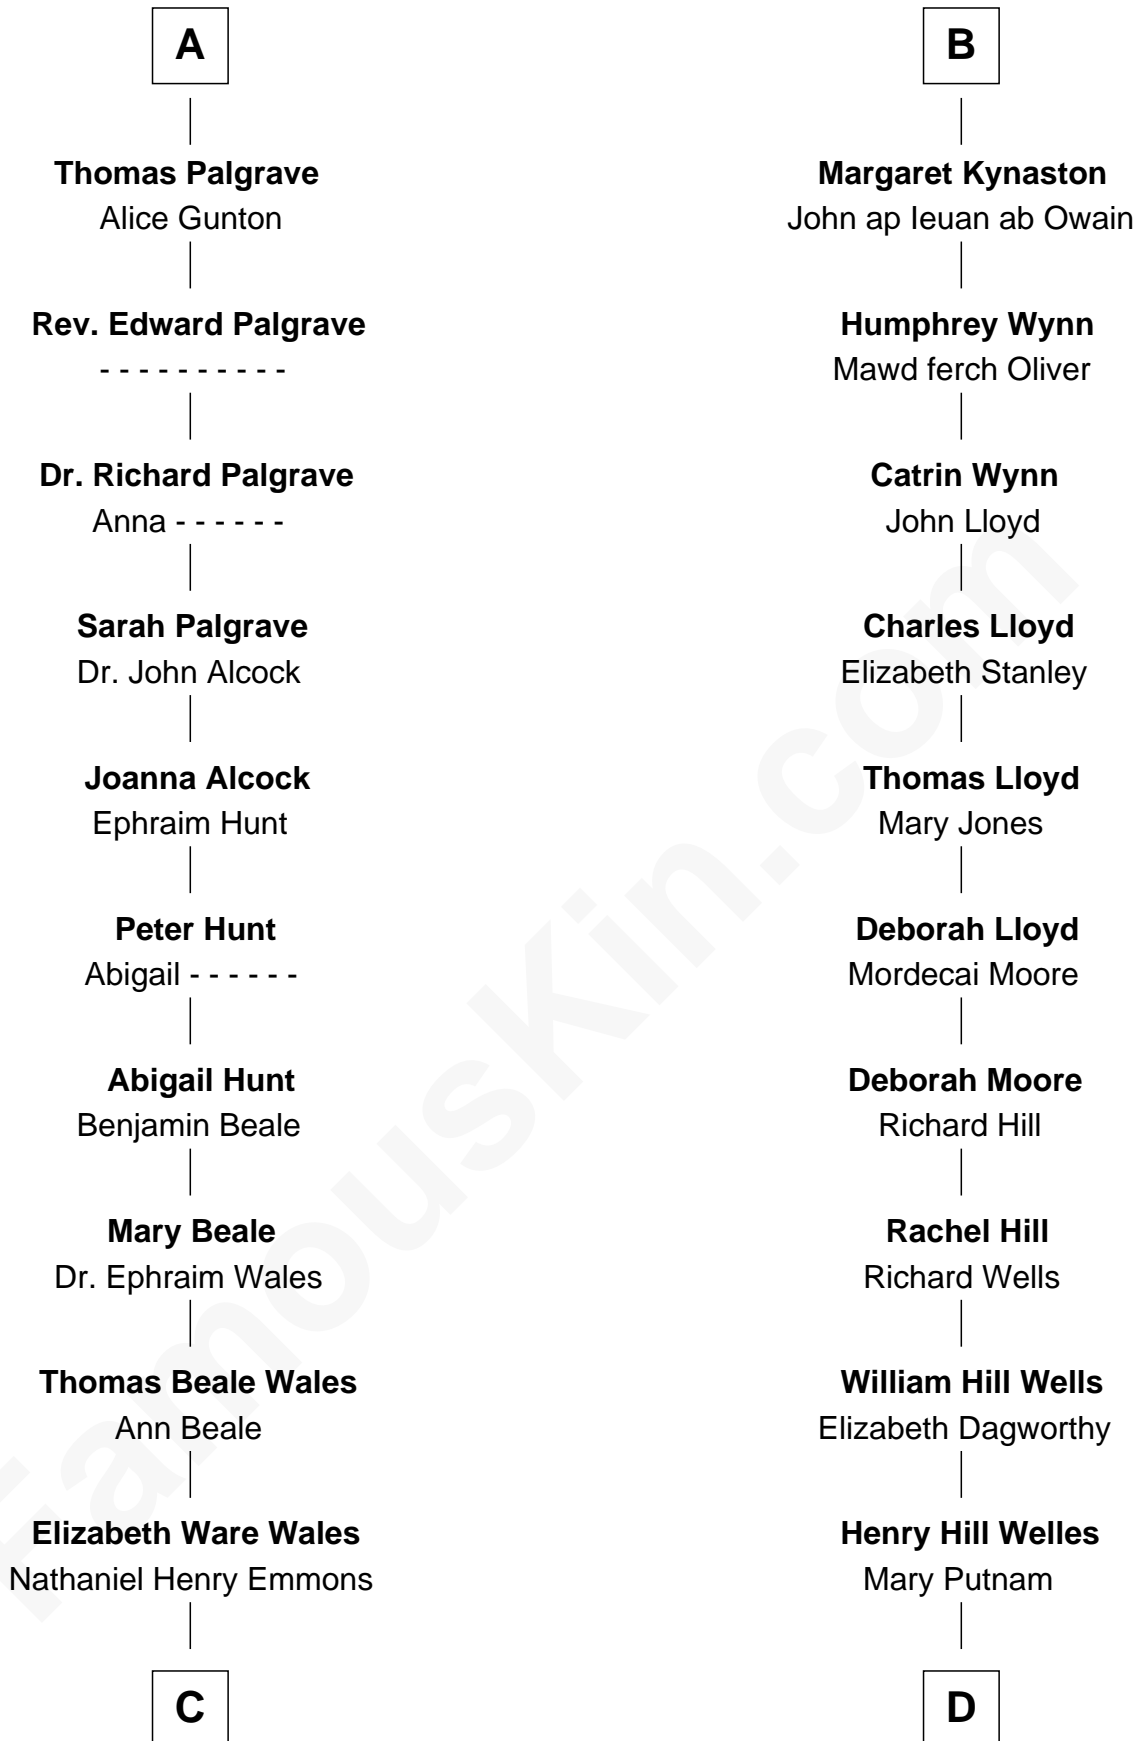

FamousKin.com Relationship Chart of

Paget Brewster

TV Actress

19th cousin 2 times removed of

Orson Welles

Radio, Stage, and Movie Actor

Edmund Fitzalan

Alice de Warenne

Richard Fitzalan
Eleanor Plantagenet

Sir Richard Fitzalan
Elizabeth de Bohun

Elizabeth Fitzalan
Sir Robert Goushill

Elizabeth Goushill
Sir Robert Wingfield

Elizabeth Wingfield
Sir William Brandon

Eleanor Brandon
John Glemham

Anne Glemham
Henry Palgrave

A

Richard Fitzalan
Eleanor Plantagenet

Joan Fitzalan
Humphrey de Bohun

Mary de Bohun
Henry IV, King of England

Humphrey Plantagenet

Antigone Plantagenet
Henry Grey

Elizabeth Grey
Sir Roger Kynaston

Humphrey Kynaston
Elsbeth ferch Maredudd

B

C

Ann Wales Emmons

Benjamin Brewster

Dr. George Washington Wales Brewster

Ellen Mackenzie Hodge

George Washington Wales Brewster