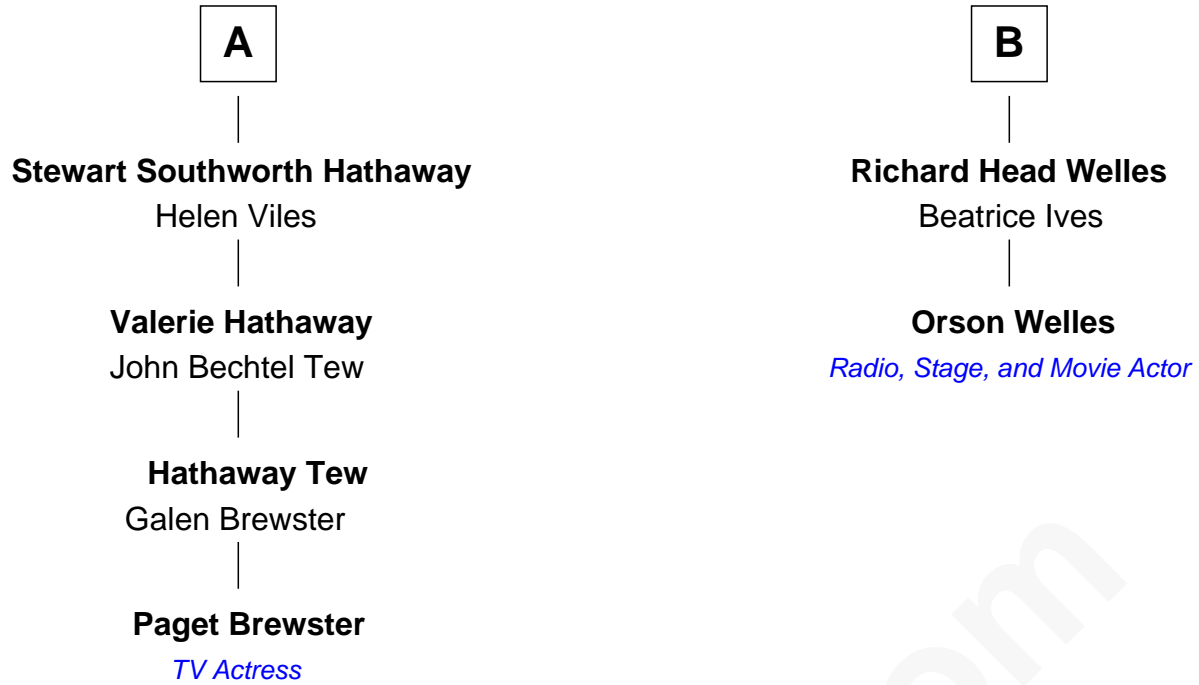

FamousKin.com Relationship Chart of

Paget Brewster

TV Actress

8th cousin 2 times removed of

Orson Welles

Radio, Stage, and Movie Actor

William Pabodie

Elizabeth Alden

Hepzibah Livermore

Orson Sherman Head

Mary Jane Treadwell

Mary Blanche Head

Richard Jones Welles

B

FamousKin.com