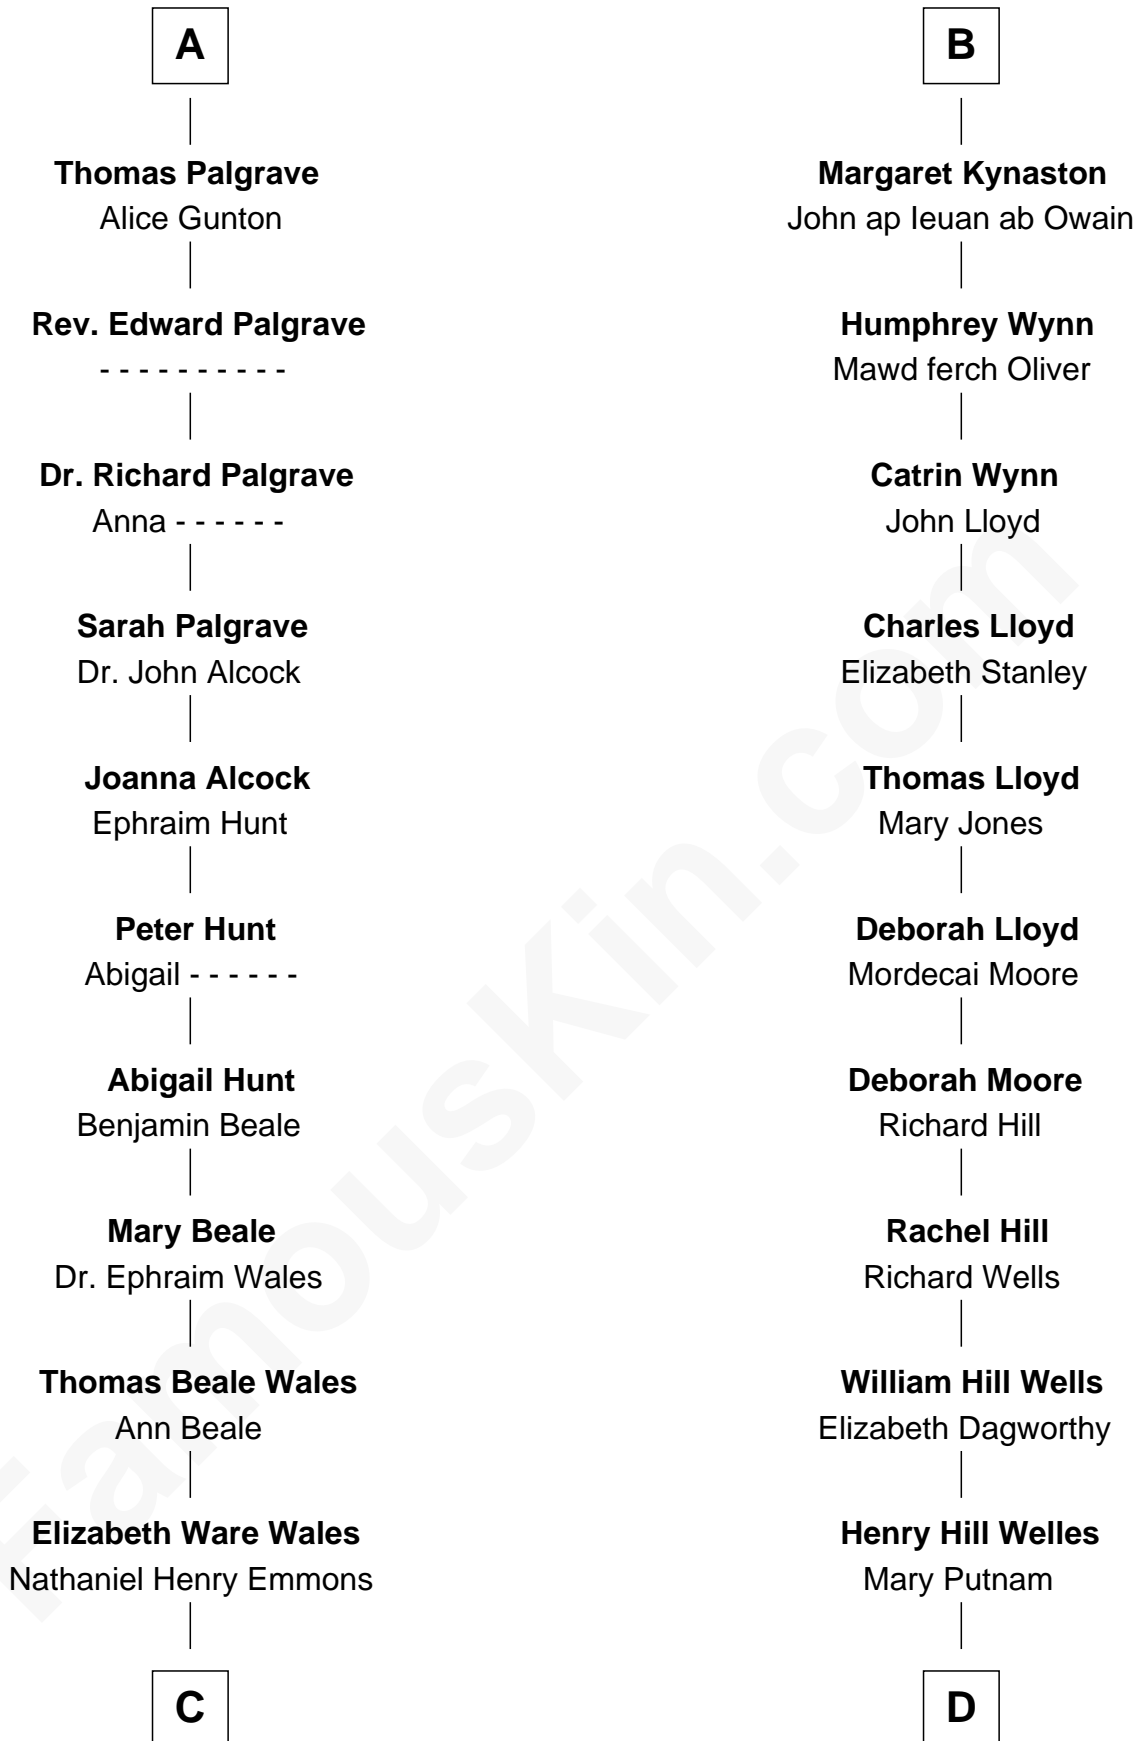

# FamousKin.com Relationship Chart of

**Paget Brewster**

*TV Actress*

19th cousin 2 times removed of

**Orson Welles**

*Radio, Stage, and Movie Actor*

**C**

**Ann Wales Emmons**

Benjamin Brewster

**Dr. George Washington Wales Brewster**

Ellen Mackenzie Hodge

**George Washington Wales Brewster**

Joan Ryerson

**Galen Brewster**

Hathaway Tew

**Paget Brewster**