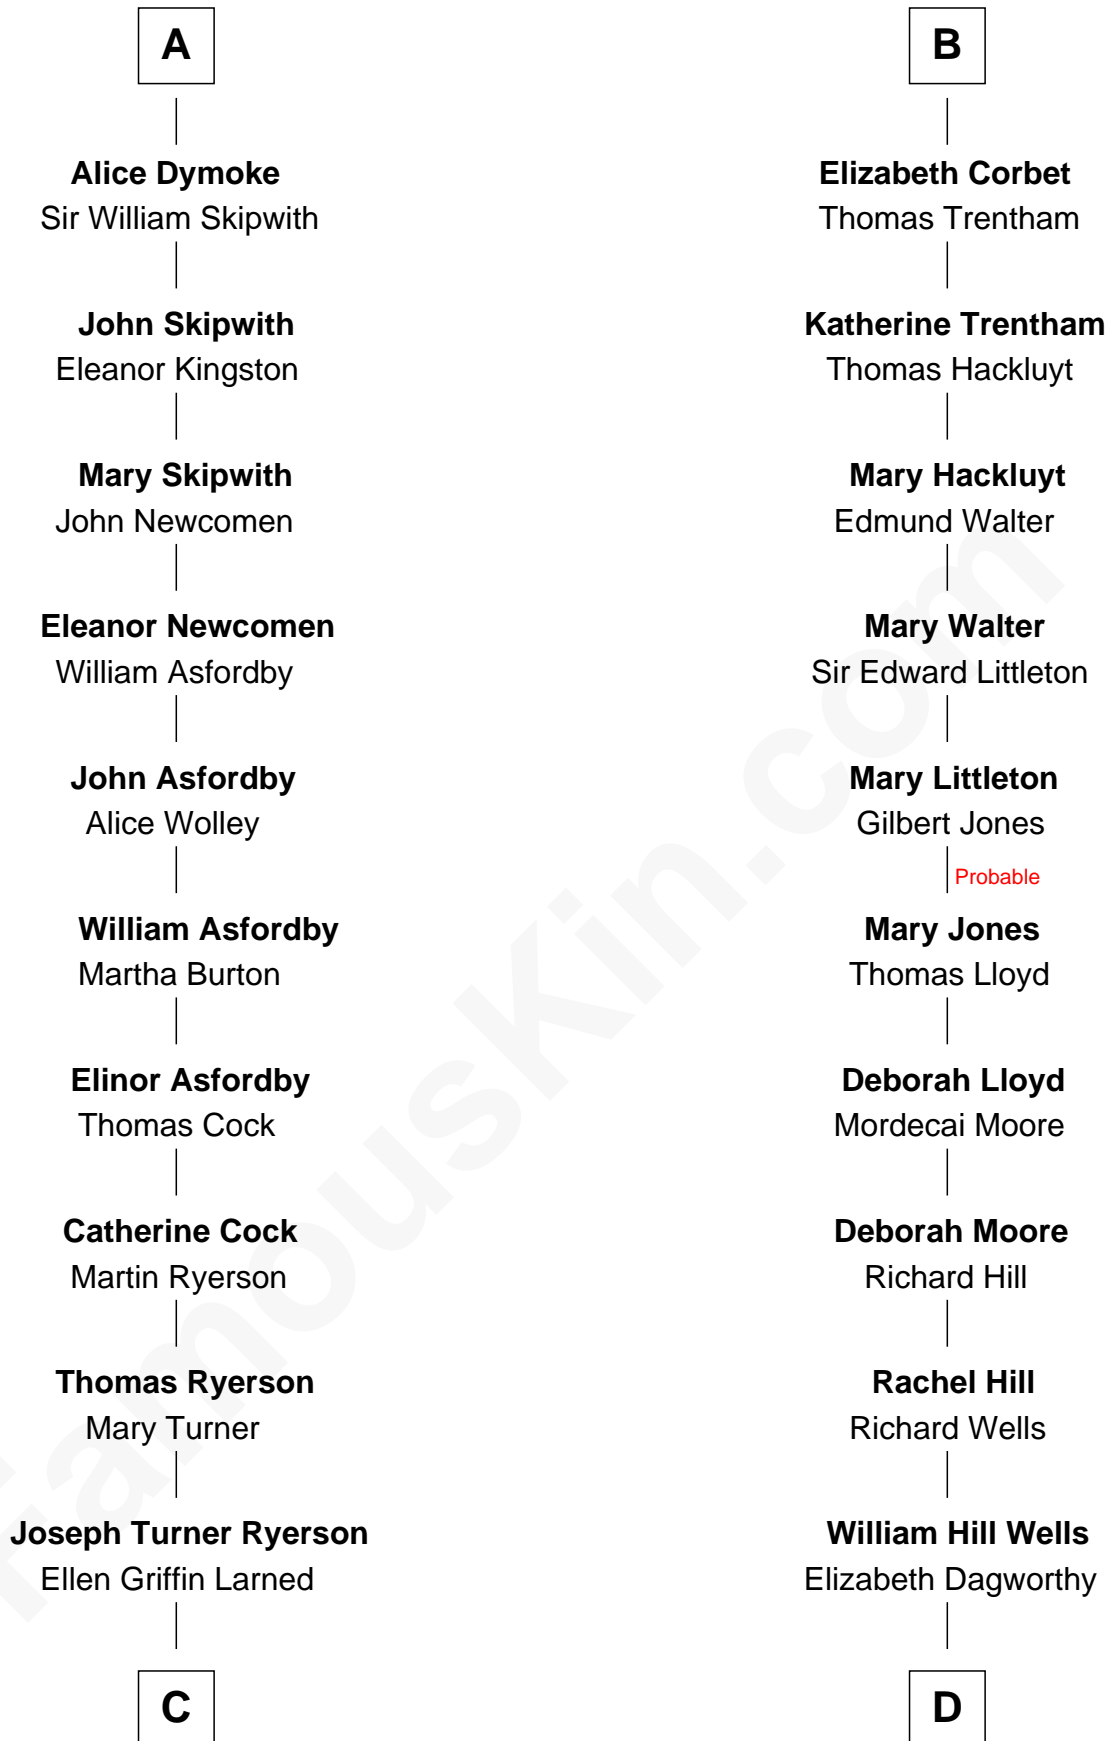

FamousKin.com Relationship Chart of

Paget Brewster

TV Actress

20th cousin 1 time removed of

Orson Welles

Radio, Stage, and Movie Actor

Thomas of Brotherton

Alice de Hales

John de Segrave

Elizabeth de Segrave

John de Mowbray

Margaret Mowbray

Sir Reginald Lucy

Sir Walter Lucy

Eleanor L'Arcedeckne

Eleanor Lucy

Sir Thomas Hopton

Elizabeth Hopton

Sir Roger Corbet

Sir Richard Corbet

Elizabeth Devereux

B

C

Edward Larned Ryerson

Mary Pringle Mitchell

Donald Mitchell Ryerson

Isabelle McGenniss

Joan Ryerson

George Washington Wales Brewster

Galen Brewster

Hathaway Tew

Paget Brewster