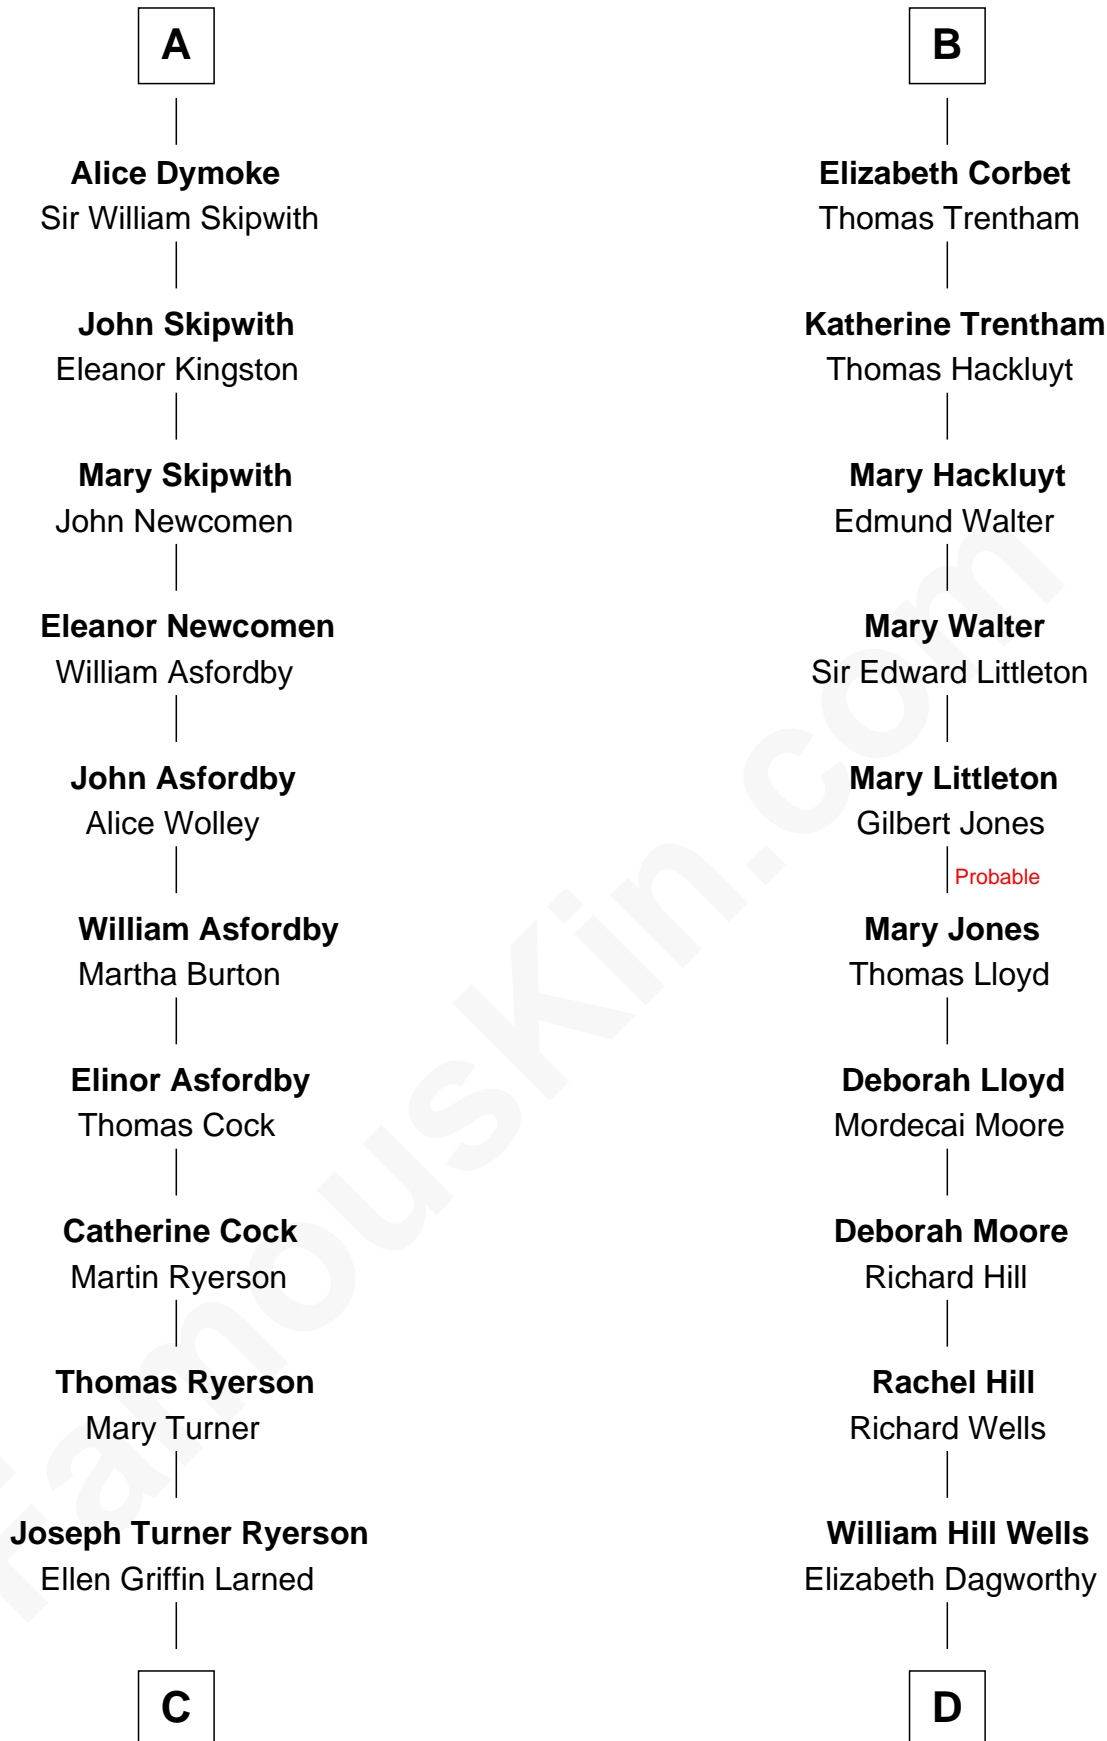

# FamousKin.com Relationship Chart of

**Paget Brewster**

*TV Actress*

20th cousin 1 time removed of

**Orson Welles**

*Radio, Stage, and Movie Actor*

**Sir John de Mowbray**

Aline de Braiose

Joan of Lancaster

**John de Mowbray**

Elizabeth de Segrave

**Margaret Mowbray**

Sir Reginald Lucy

**Sir Walter Lucy**

Eleanor L'Arcedeckne

**Eleanor Lucy**

Sir Thomas Hopton

**Elizabeth Hopton**

Sir Roger Corbet

**Sir Richard Corbet**

Elizabeth Devereux

**B**

**C**

**Edward Larned Ryerson**

Mary Pringle Mitchell

**Donald Mitchell Ryerson**

Isabelle McGenniss

**Joan Ryerson**

George Washington Wales Brewster

**Galen Brewster**

Hathaway Tew

**Paget Brewster**