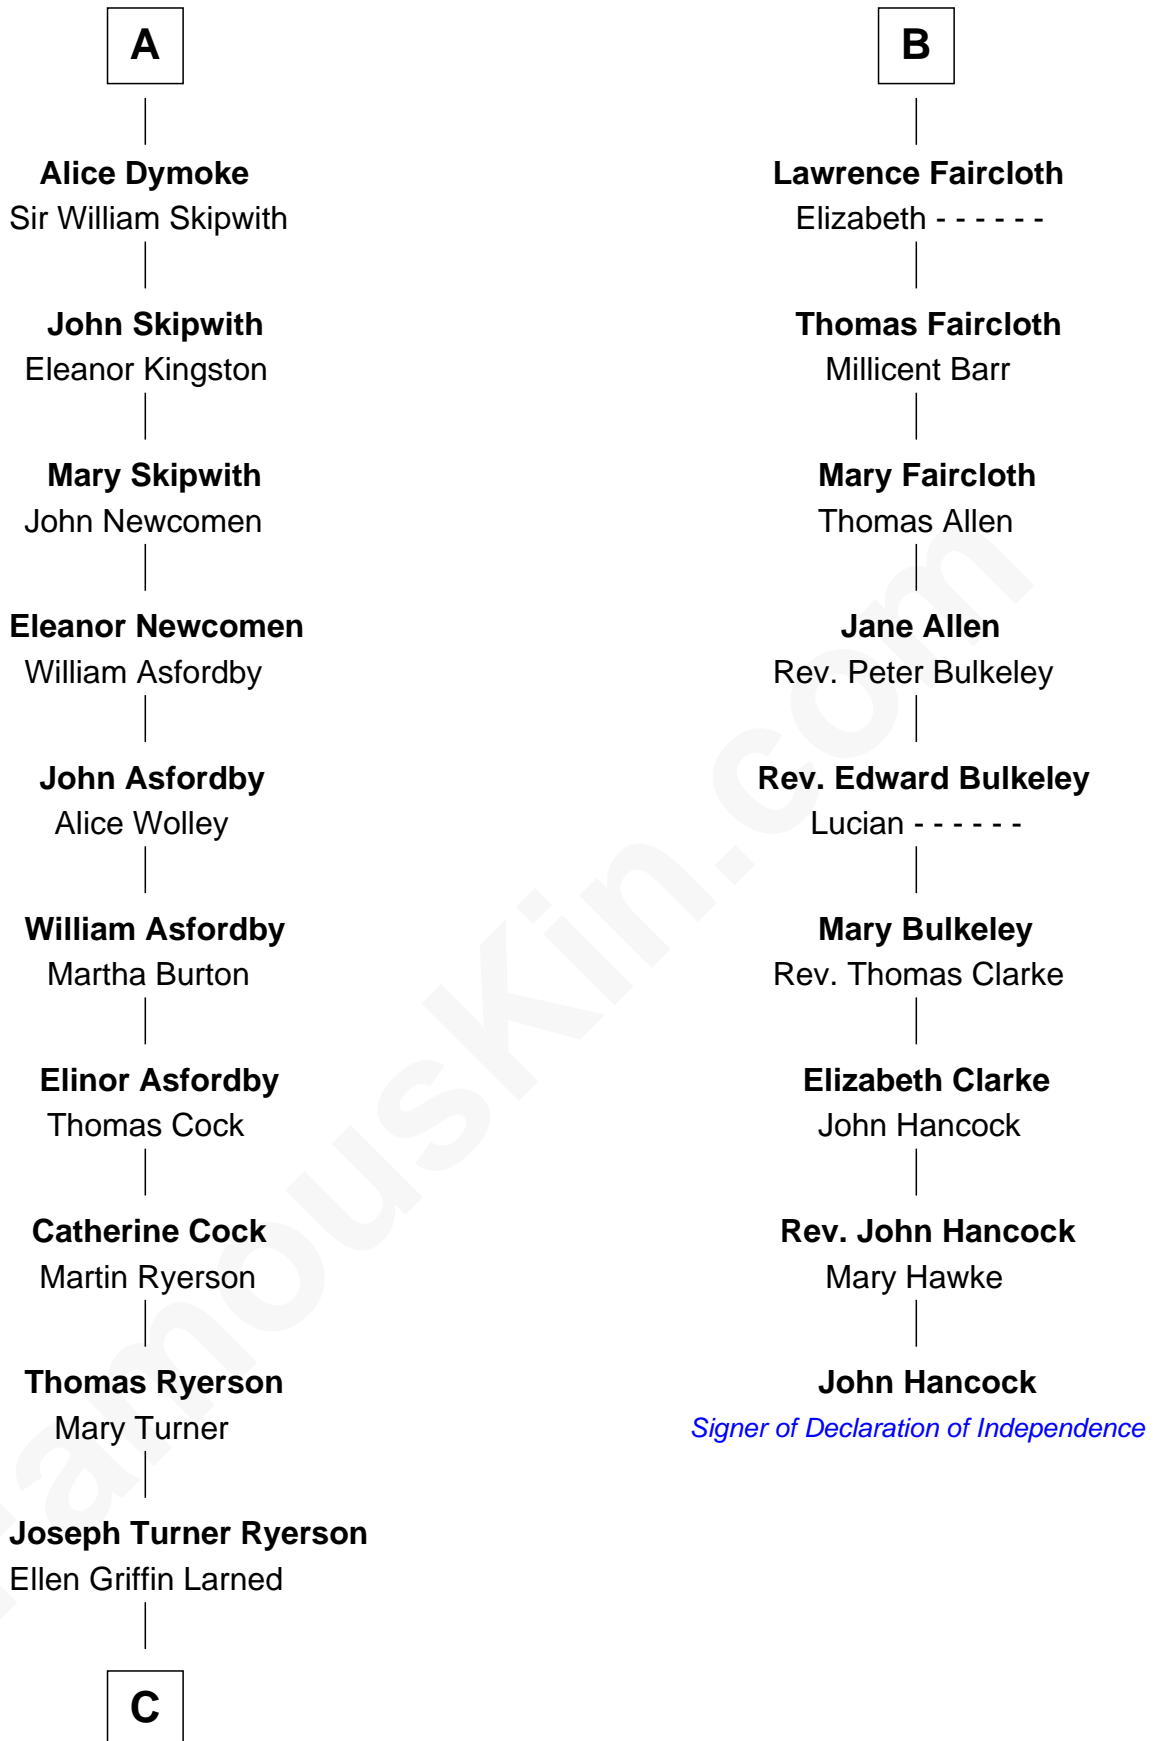

FamousKin.com Relationship Chart of

Paget Brewster

TV Actress

15th cousin 6 times removed of

John Hancock

Signer of the Declaration of Independence

C

Edward Larned Ryerson

Mary Pringle Mitchell

Donald Mitchell Ryerson

Isabelle McGenniss

Joan Ryerson

George Washington Wales Brewster

Galen Brewster

Hathaway Tew

Paget Brewster