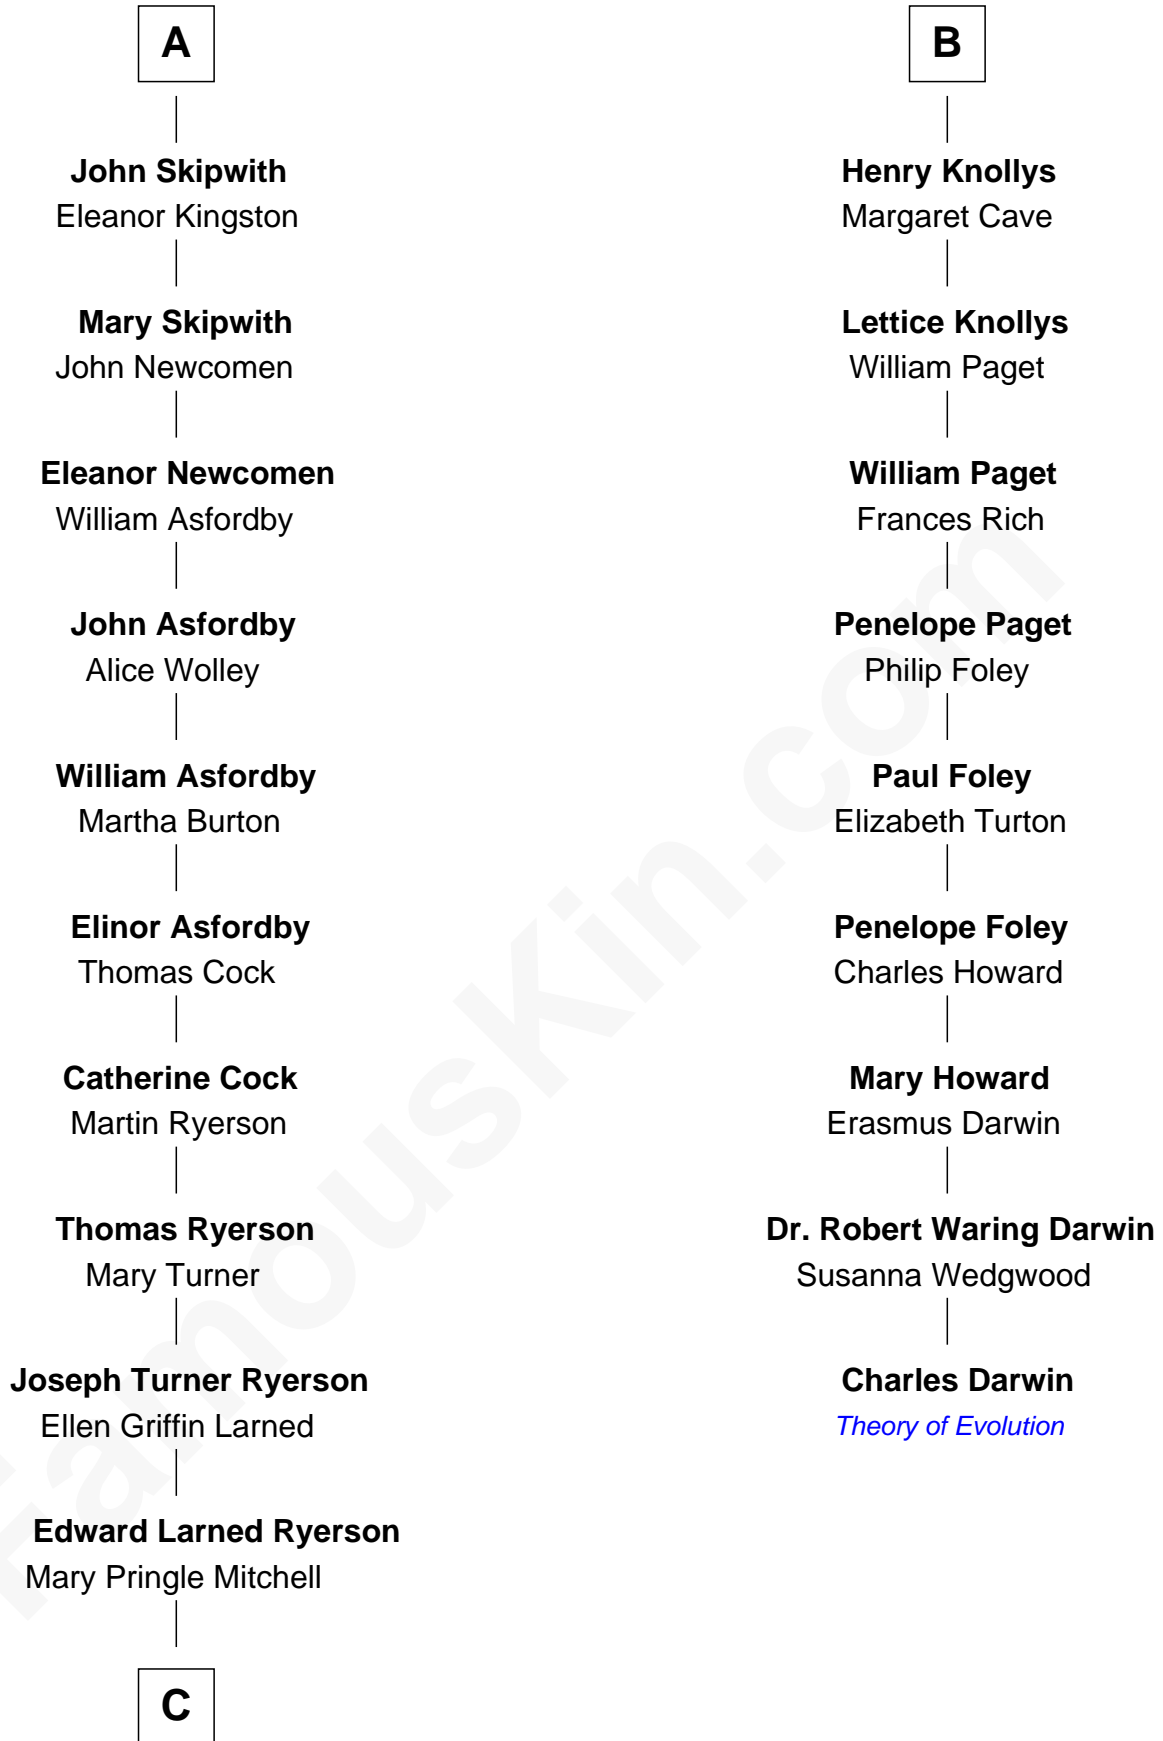

FamousKin.com Relationship Chart of

Paget Brewster

TV Actress

15th cousin 5 times removed of

Charles Darwin

Theory of Evolution

Sir Thomas de Beauchamp

Katherine de Mortimer

C

—
Donald Mitchell Ryerson

Isabelle McGenniss

—
Joan Ryerson

George Washington Wales Brewster

—
Galen Brewster

Hathaway Tew

—
Paget Brewster