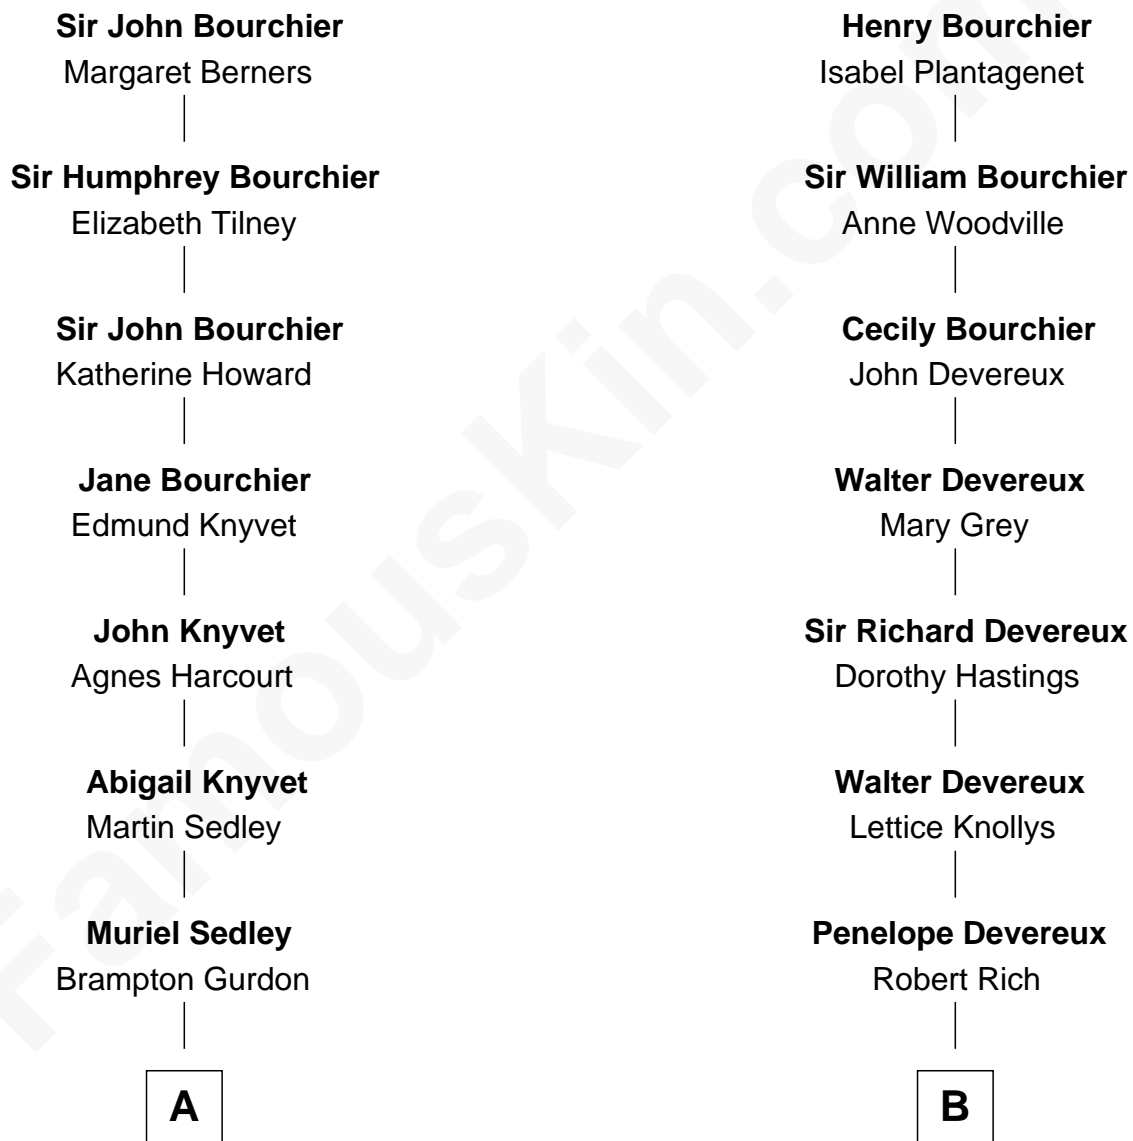

# FamousKin.com Relationship Chart of

**Paget Brewster**

*TV Actress*

14th cousin 6 times removed of

**Charles Darwin**

*Theory of Evolution*

**Sir William Bouchier**

Anne Plantagenet

**C**

—  
**Donald Mitchell Ryerson**

Isabelle McGenniss

—  
**Joan Ryerson**

George Washington Wales Brewster

—  
**Galen Brewster**

Hathaway Tew

—  
**Paget Brewster**