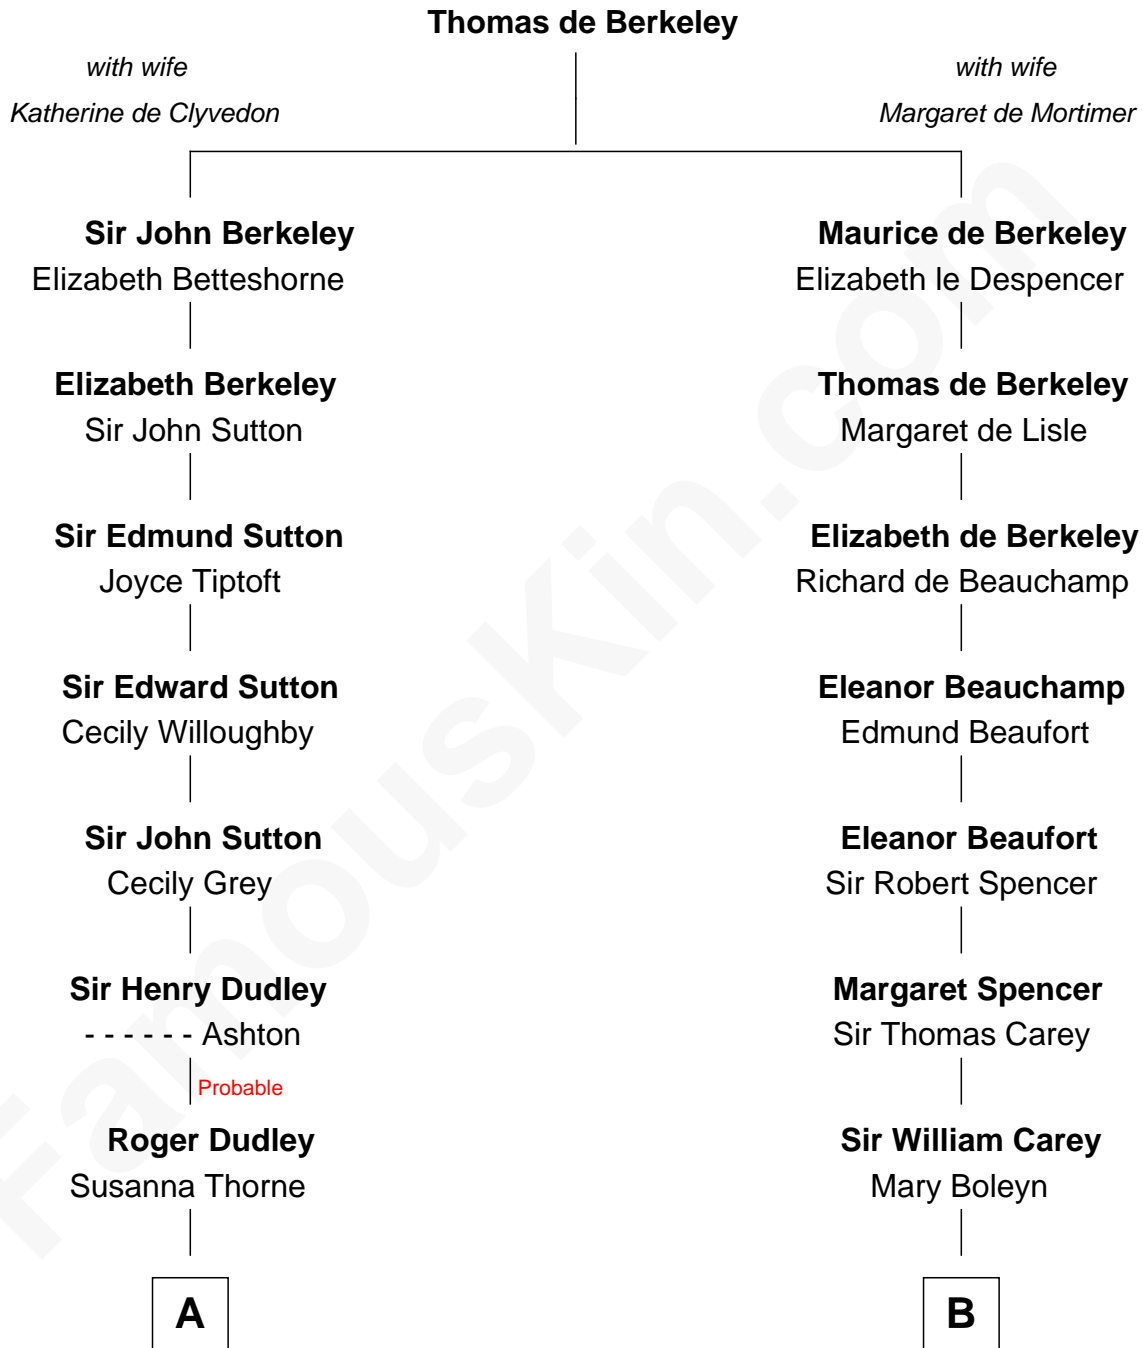

FamousKin.com
Relationship Chart of
Paget Brewster
TV Actress

16th cousin 4 times removed of

Charles Darwin
Theory of Evolution

C

—
Donald Mitchell Ryerson

Isabelle McGenniss

—
Joan Ryerson

George Washington Wales Brewster

—
Galen Brewster

Hathaway Tew

—
Paget Brewster

TV Actress

FamousKin.com