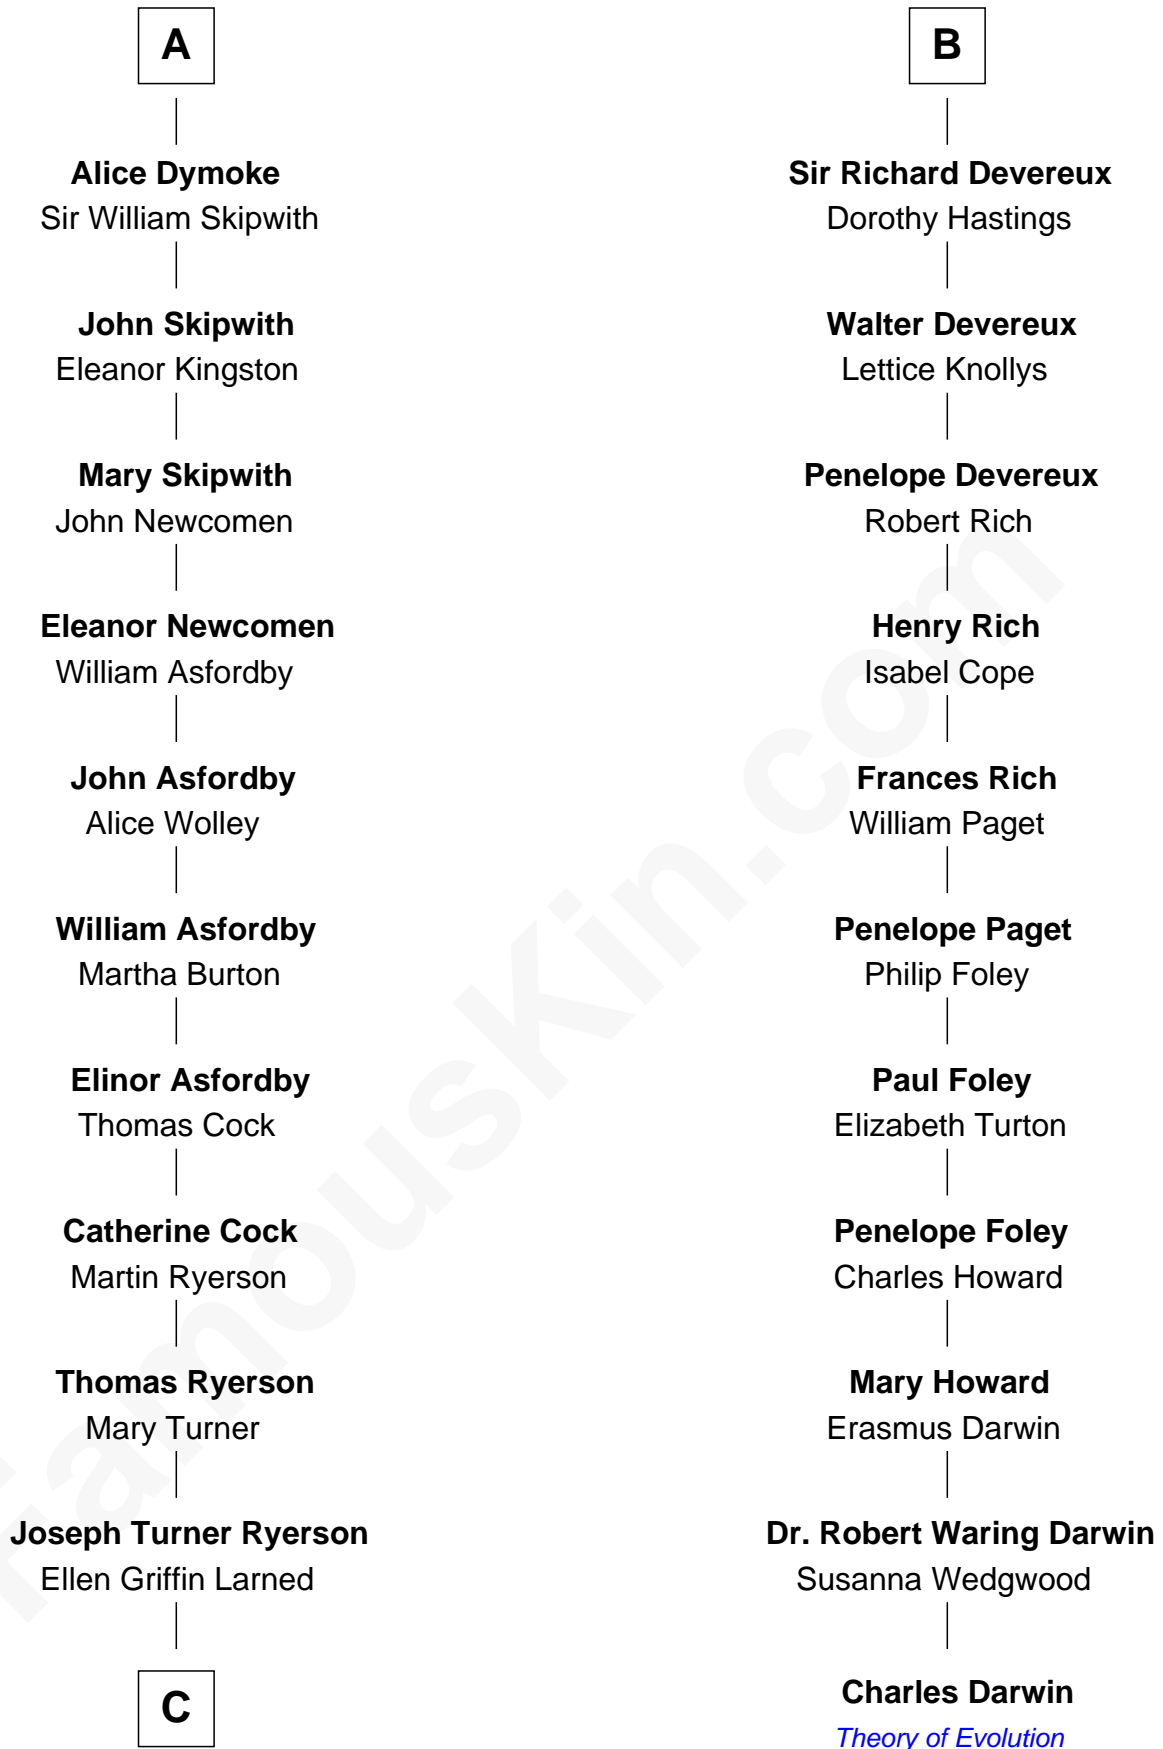

FamousKin.com Relationship Chart of

Paget Brewster

TV Actress

17th cousin 4 times removed of

Charles Darwin

Theory of Evolution

Sir Henry de Percy

Eleanor de Arundel

William Bonville

Cecily Bonville

Thomas Grey

Mary Grey

Walter Devereux

B

C

Edward Larned Ryerson

Mary Pringle Mitchell

Donald Mitchell Ryerson

Isabelle McGenniss

Joan Ryerson

George Washington Wales Brewster

Galen Brewster

Hathaway Tew

Paget Brewster